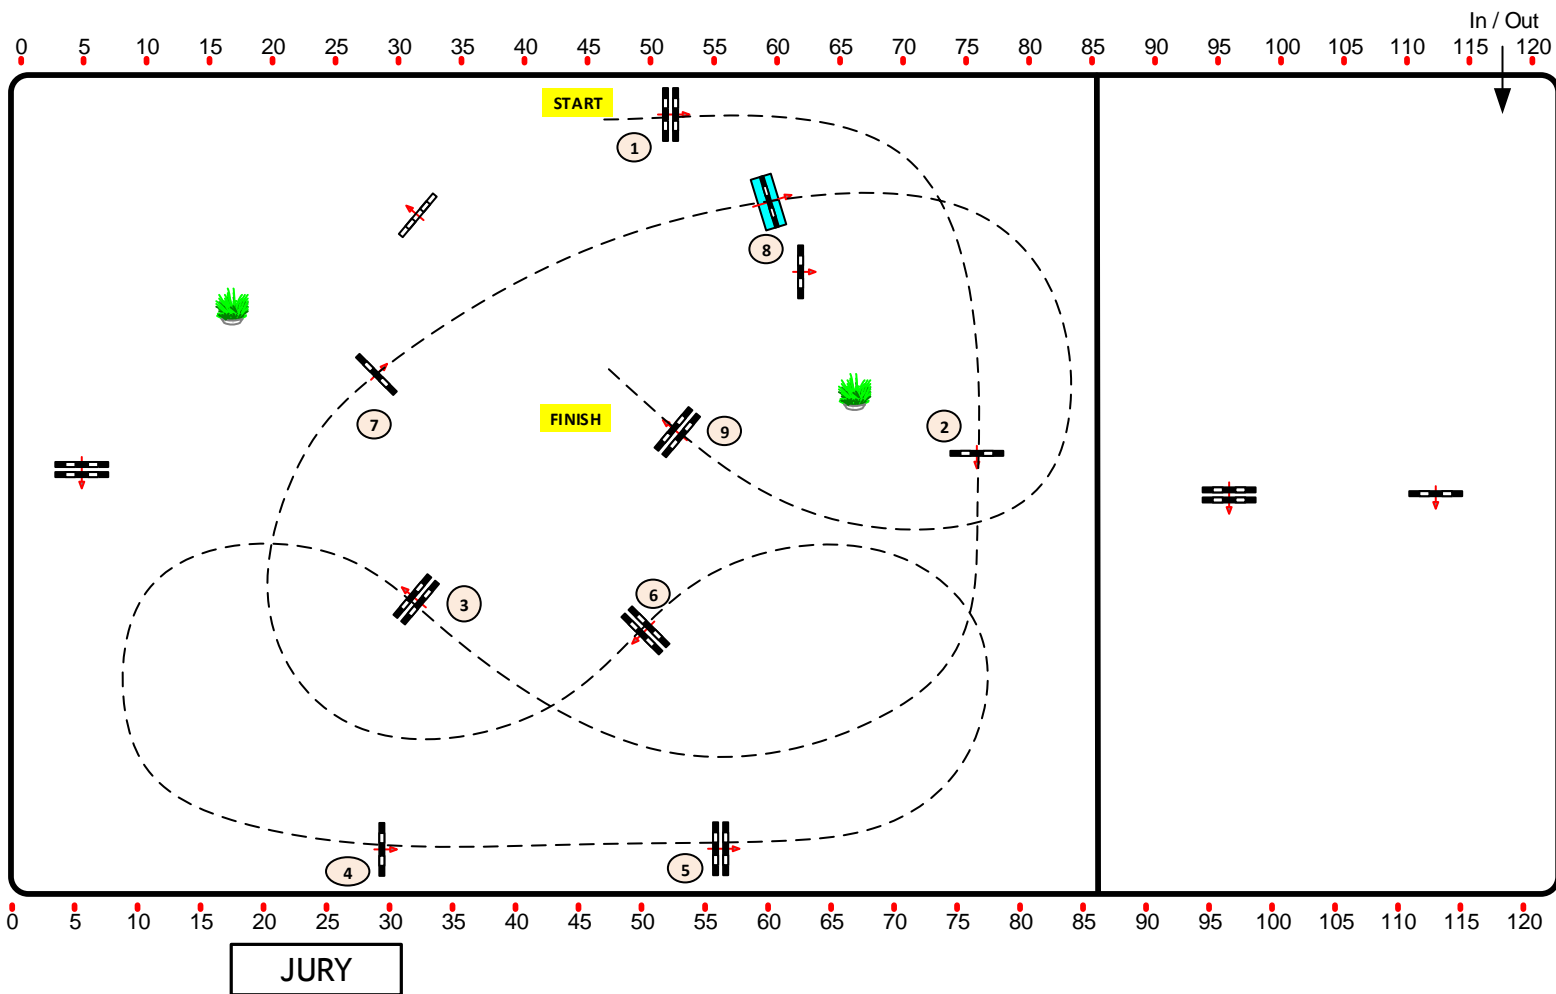

Class No.: 35/36 Stil Einlauf 95 cm

Samstag, 01. Juni 2019

Arena 2

Table: A	
National RG: 204/4 // 218	
FEI RG / Art.	
Height: 0,95 m	
Speed:	350 m/min
Length:	430 m
Time allowed:	74 sec
Time limit:	148 sec
Obstacles:	9
Efforts:	9
1st Jump-off:	
Length:	0 m
Time allowed:	0 sec
Time limit:	0 sec