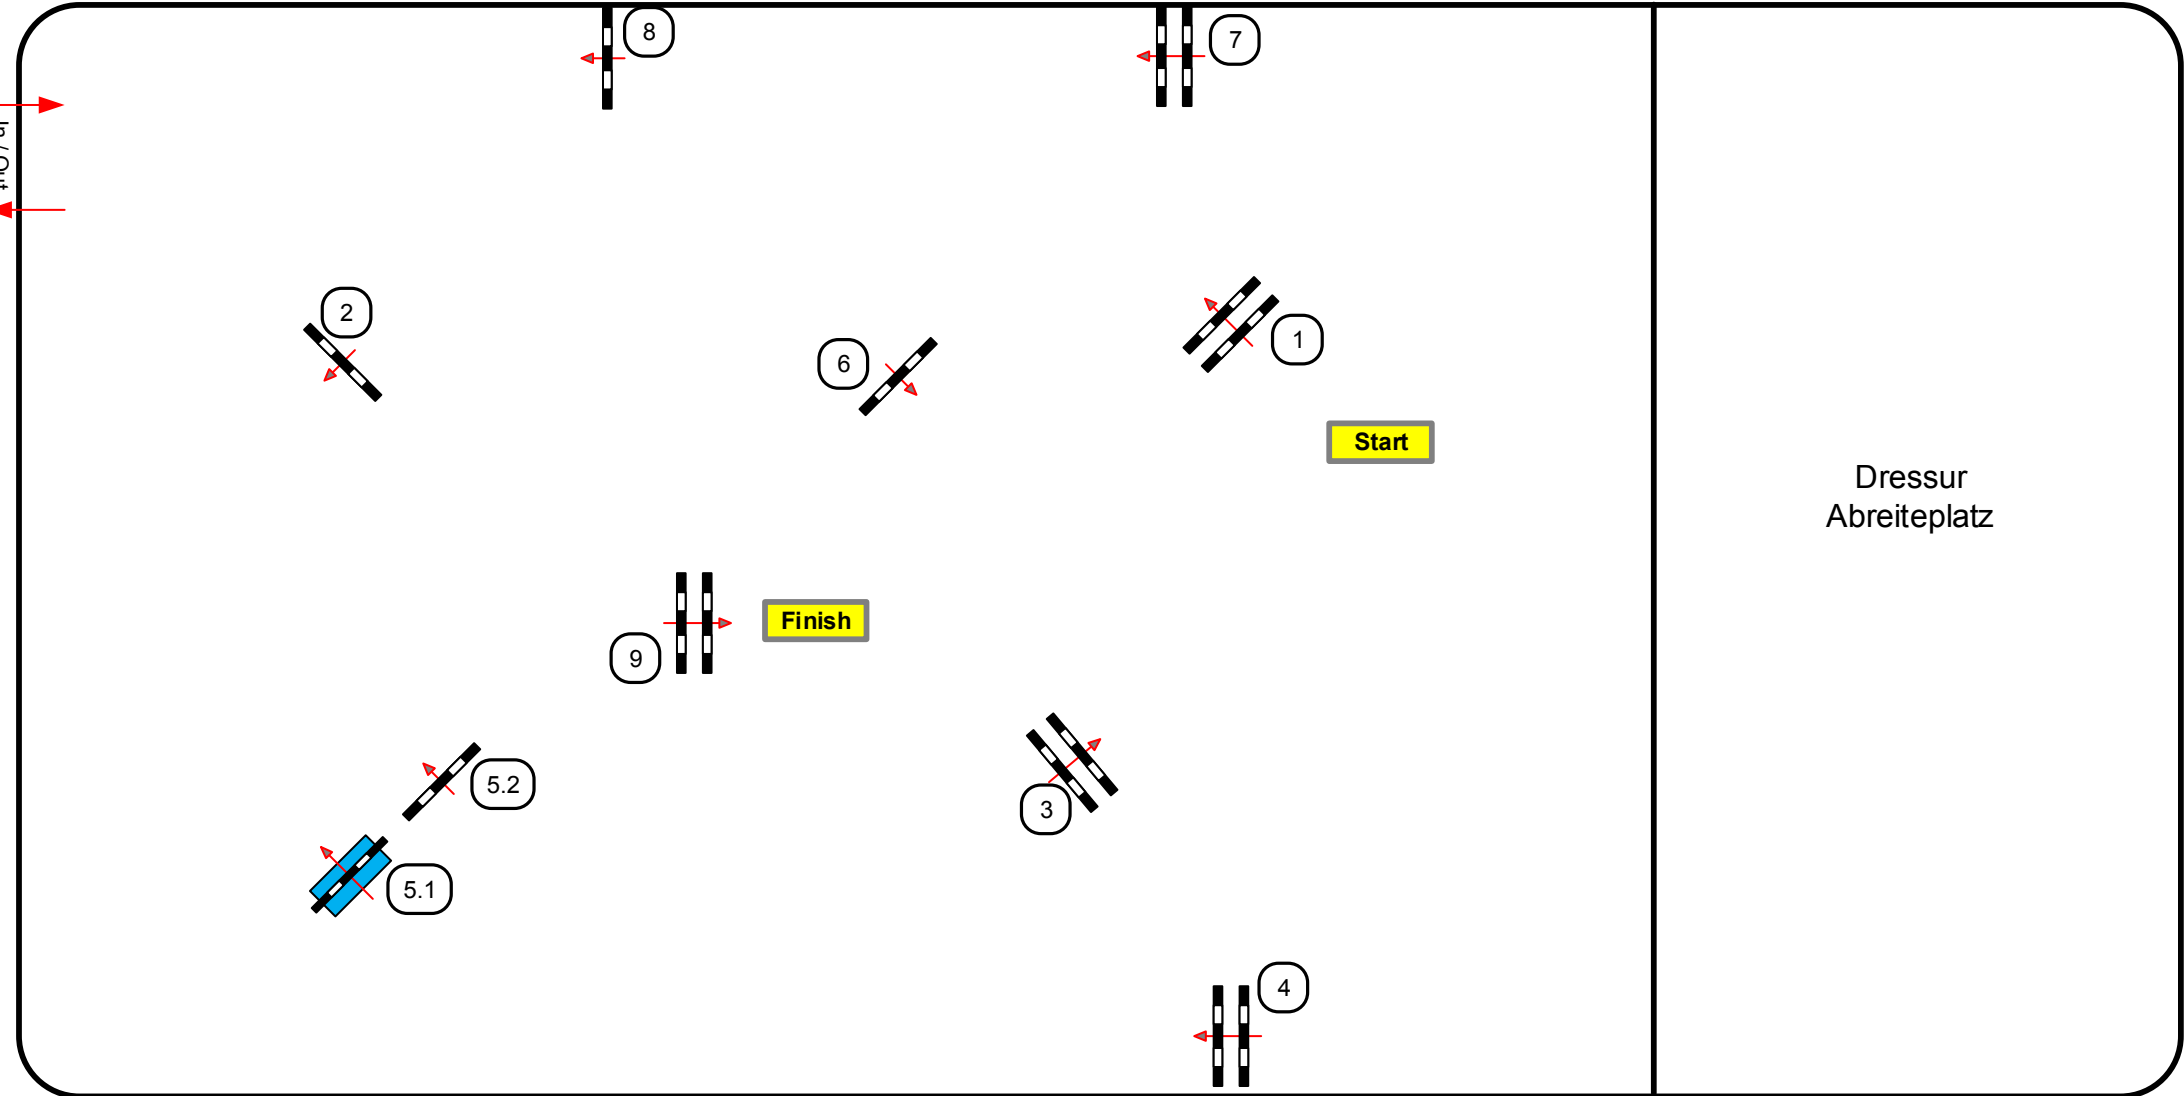

Class No.: 11,12

Stilspringprüfung

90-95cm

Donnerstag, 20. Juni 2019

Table: A  
National RG: 204/4  
FEI RG / Art.  
Height: 0,90-0,95 m

Speed: 350 m/min  
Length: 470 m  
Time allowed: 81 sec  
Time limit: 162 sec

Obstacles: 9  
Efforts: 9  
Penalty sec:  
Closed combination:

1st Jump-off:  
Length: 0 m  
Time allowed: 0 sec  
Time limit: 0 sec

**Richter**

0 5 10 15 20 25 30 35 40 45 50 55 60 65 70 75 80 85 90 95 100