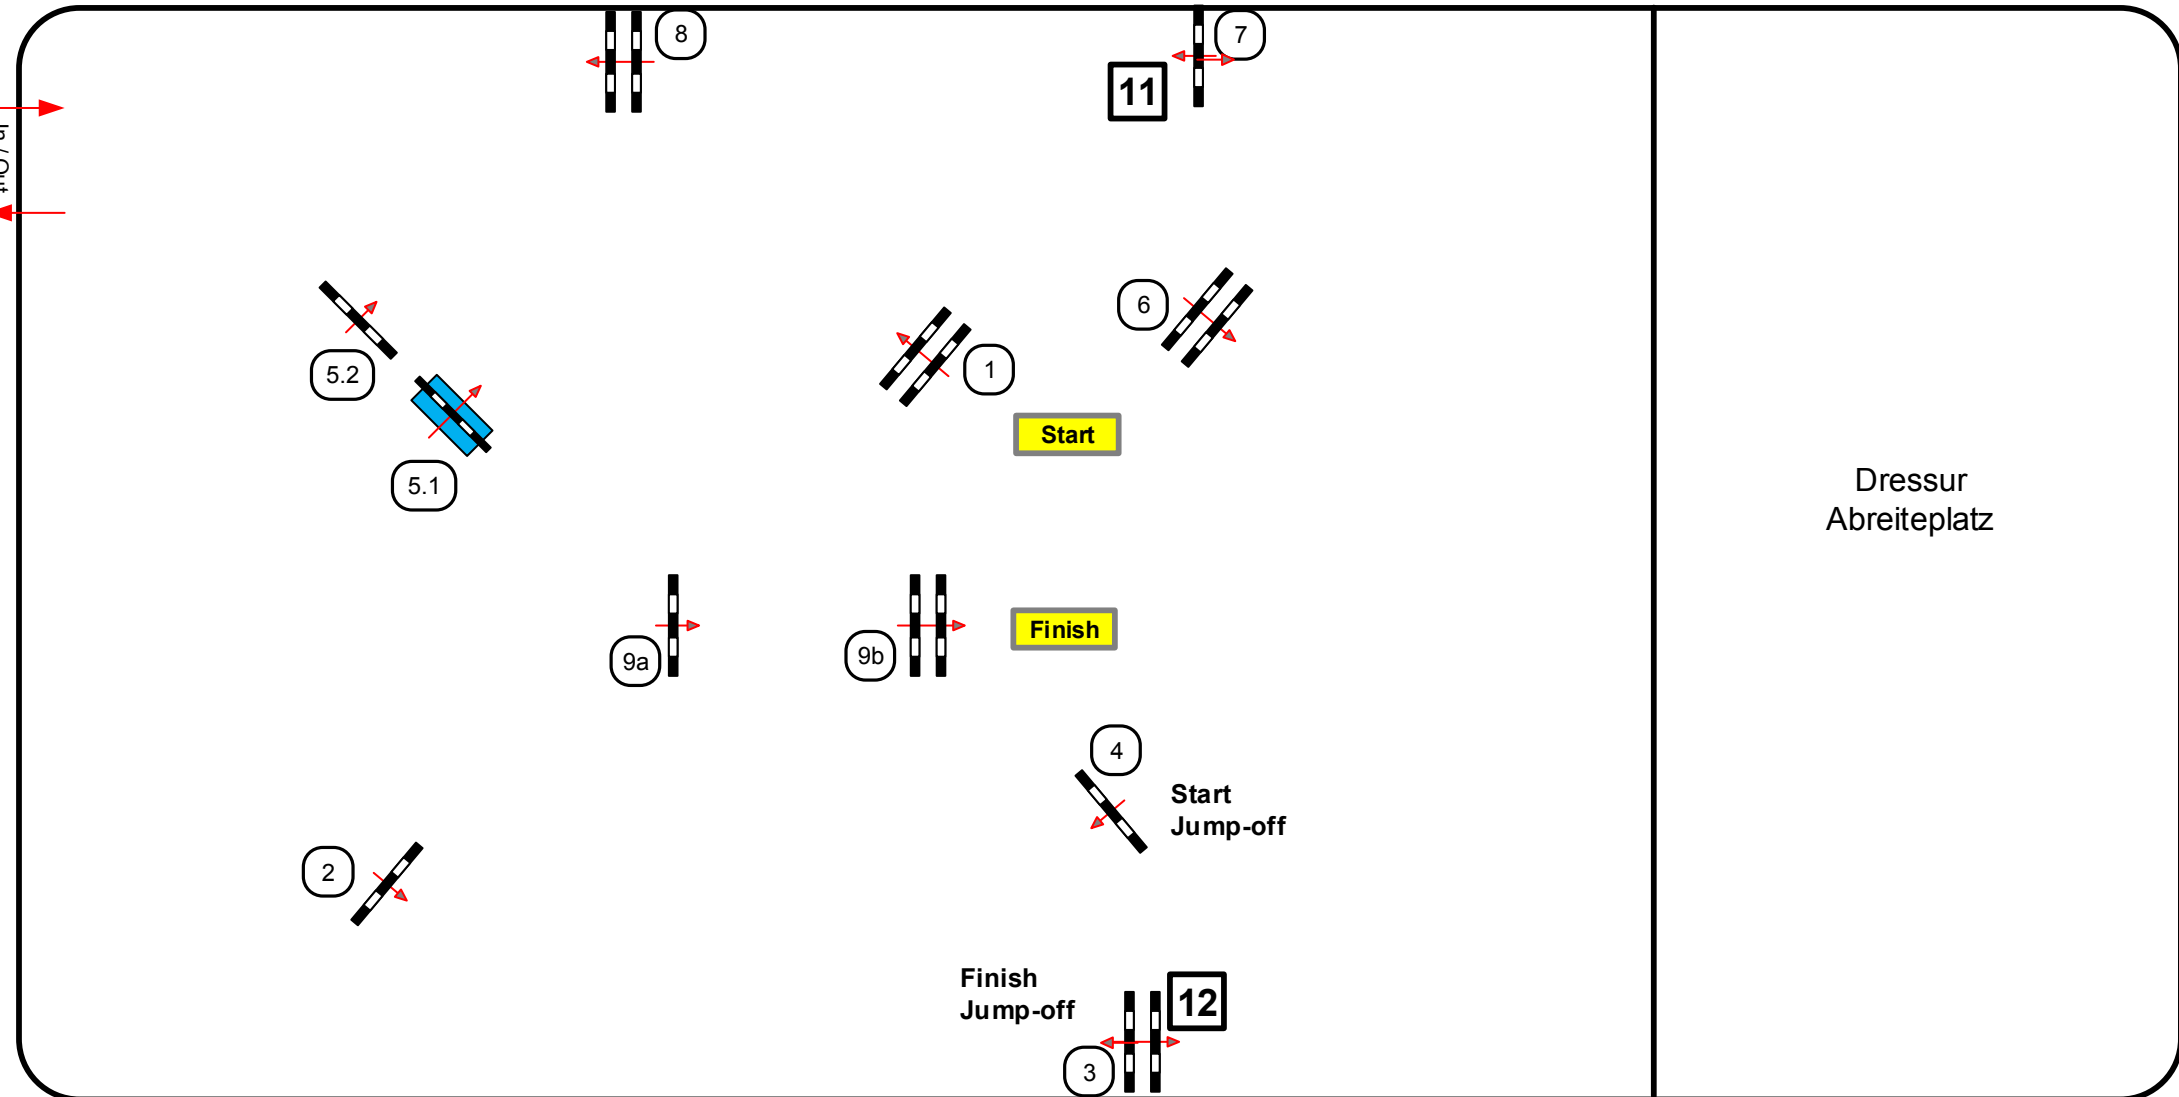

Class No.: 13

Stilspringprüfung m SR

100-105cm

Donnerstag, 20. Juni 2019

Table: A  
National RG: 204/4 SR1  
FEI RG / Art.  
Height: 1,05 m

Speed: 350 m/min  
Length: 470 m  
Time allowed: 81 sec  
Time limit: 162 sec

Obstacles: 9  
Efforts: 10  
Penalty sec:  
Closed combination:

1st Jump-off: 4,5,2,11,1,9a,9b,12  
Length: 340 m  
Time allowed: 59 sec  
Time limit: 118 sec

**Richter**