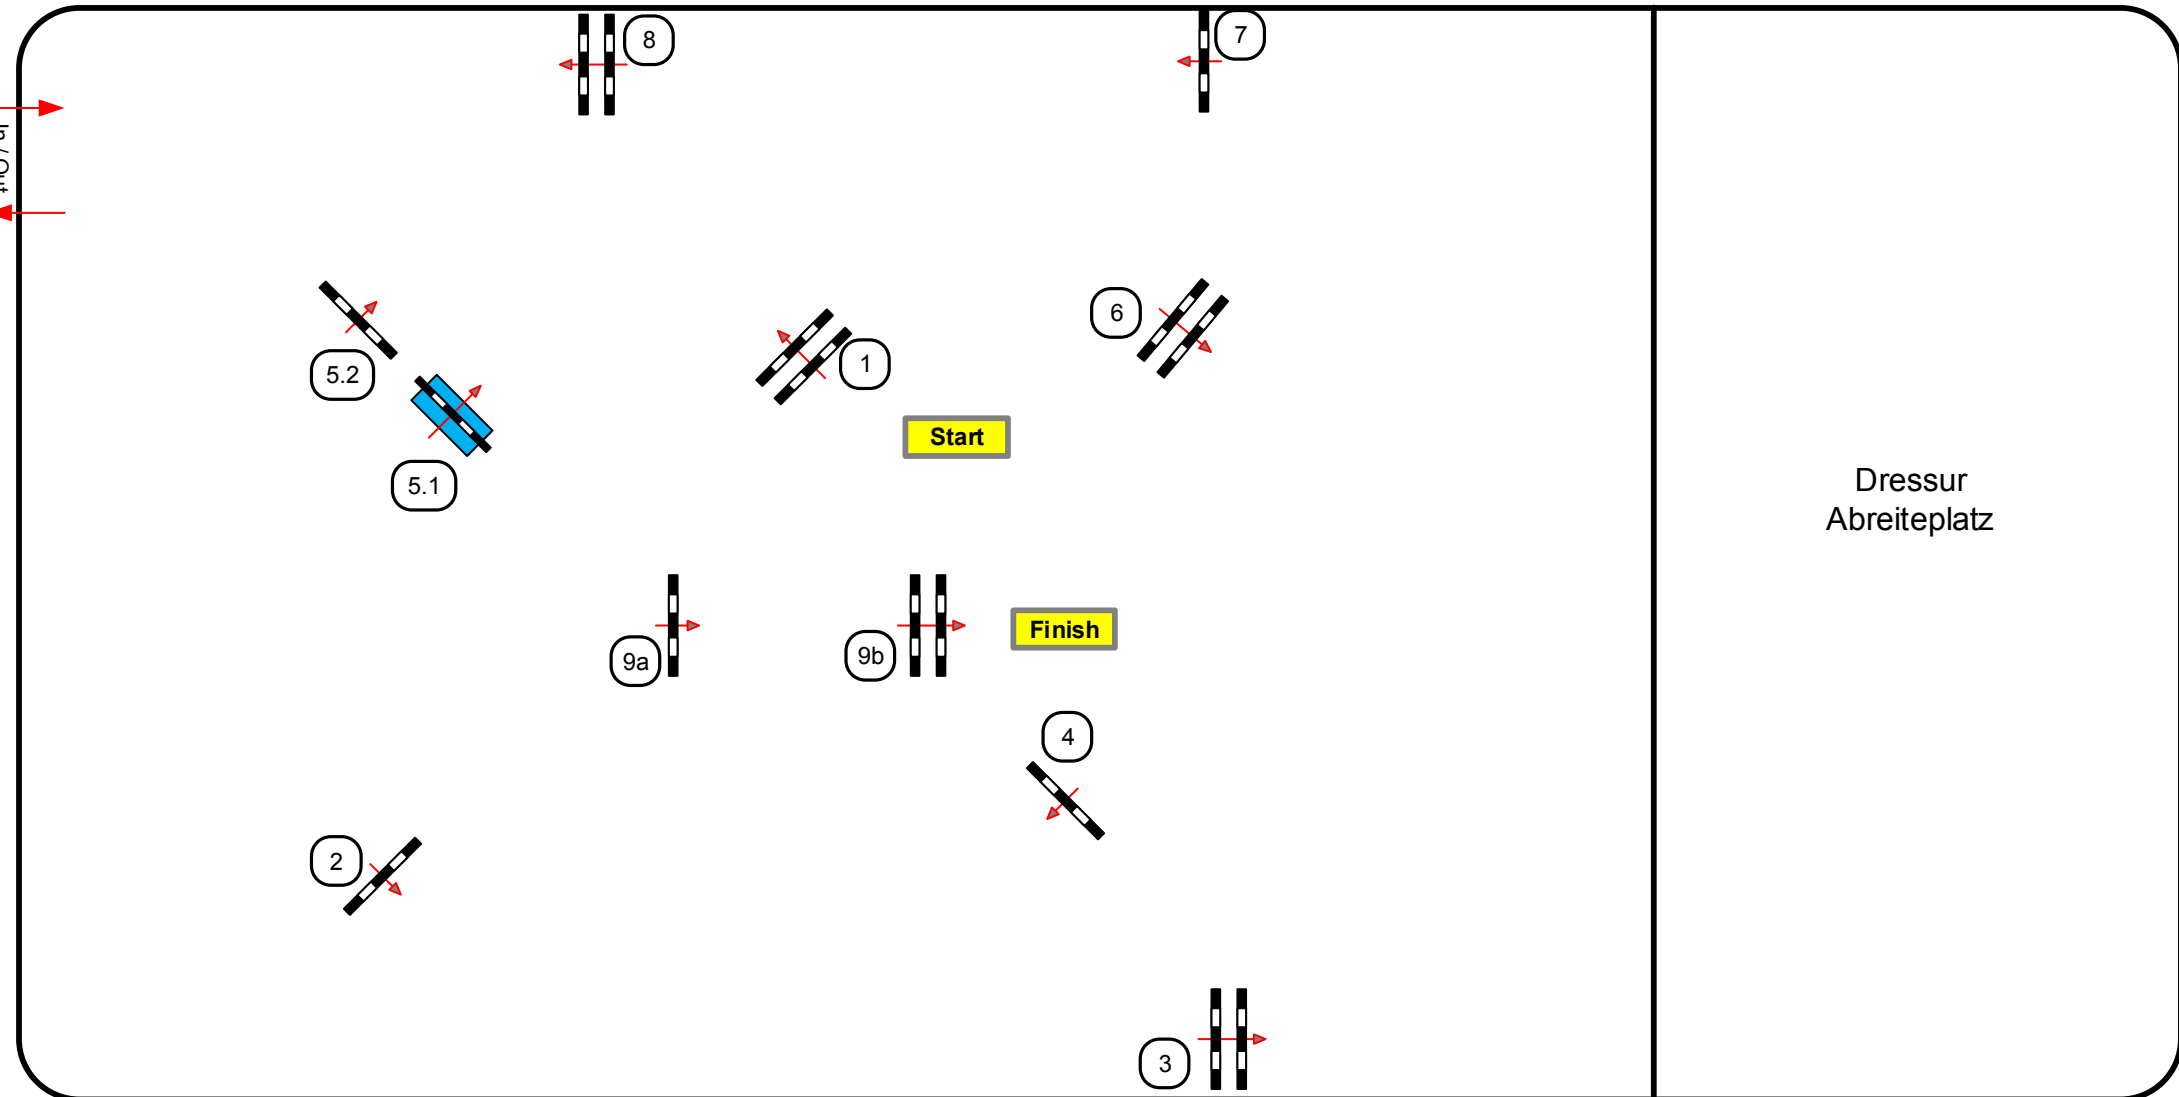

Class No.: 14,15

Stil-, Springferde-springprüfung

100-105cm

Donnerstag, 20. Juni 2019

Table: A  
National RG: 204/4  
FEI RG / Art.  
Height: 1,00-1,05 m

Speed: 350 m/min  
Length: 470 m  
Time allowed: 81 sec  
Time limit: 162 sec

Obstacles: 9  
Efforts: 10  
Penalty sec:  
Closed combination:

1st Jump-off:  
Length: 0 m  
Time allowed: 0 sec  
Time limit: 0 sec

**Richter**

0 5 10 15 20 25 30 35 40 45 50 55 60 65 70 75 80 85 90 95 100