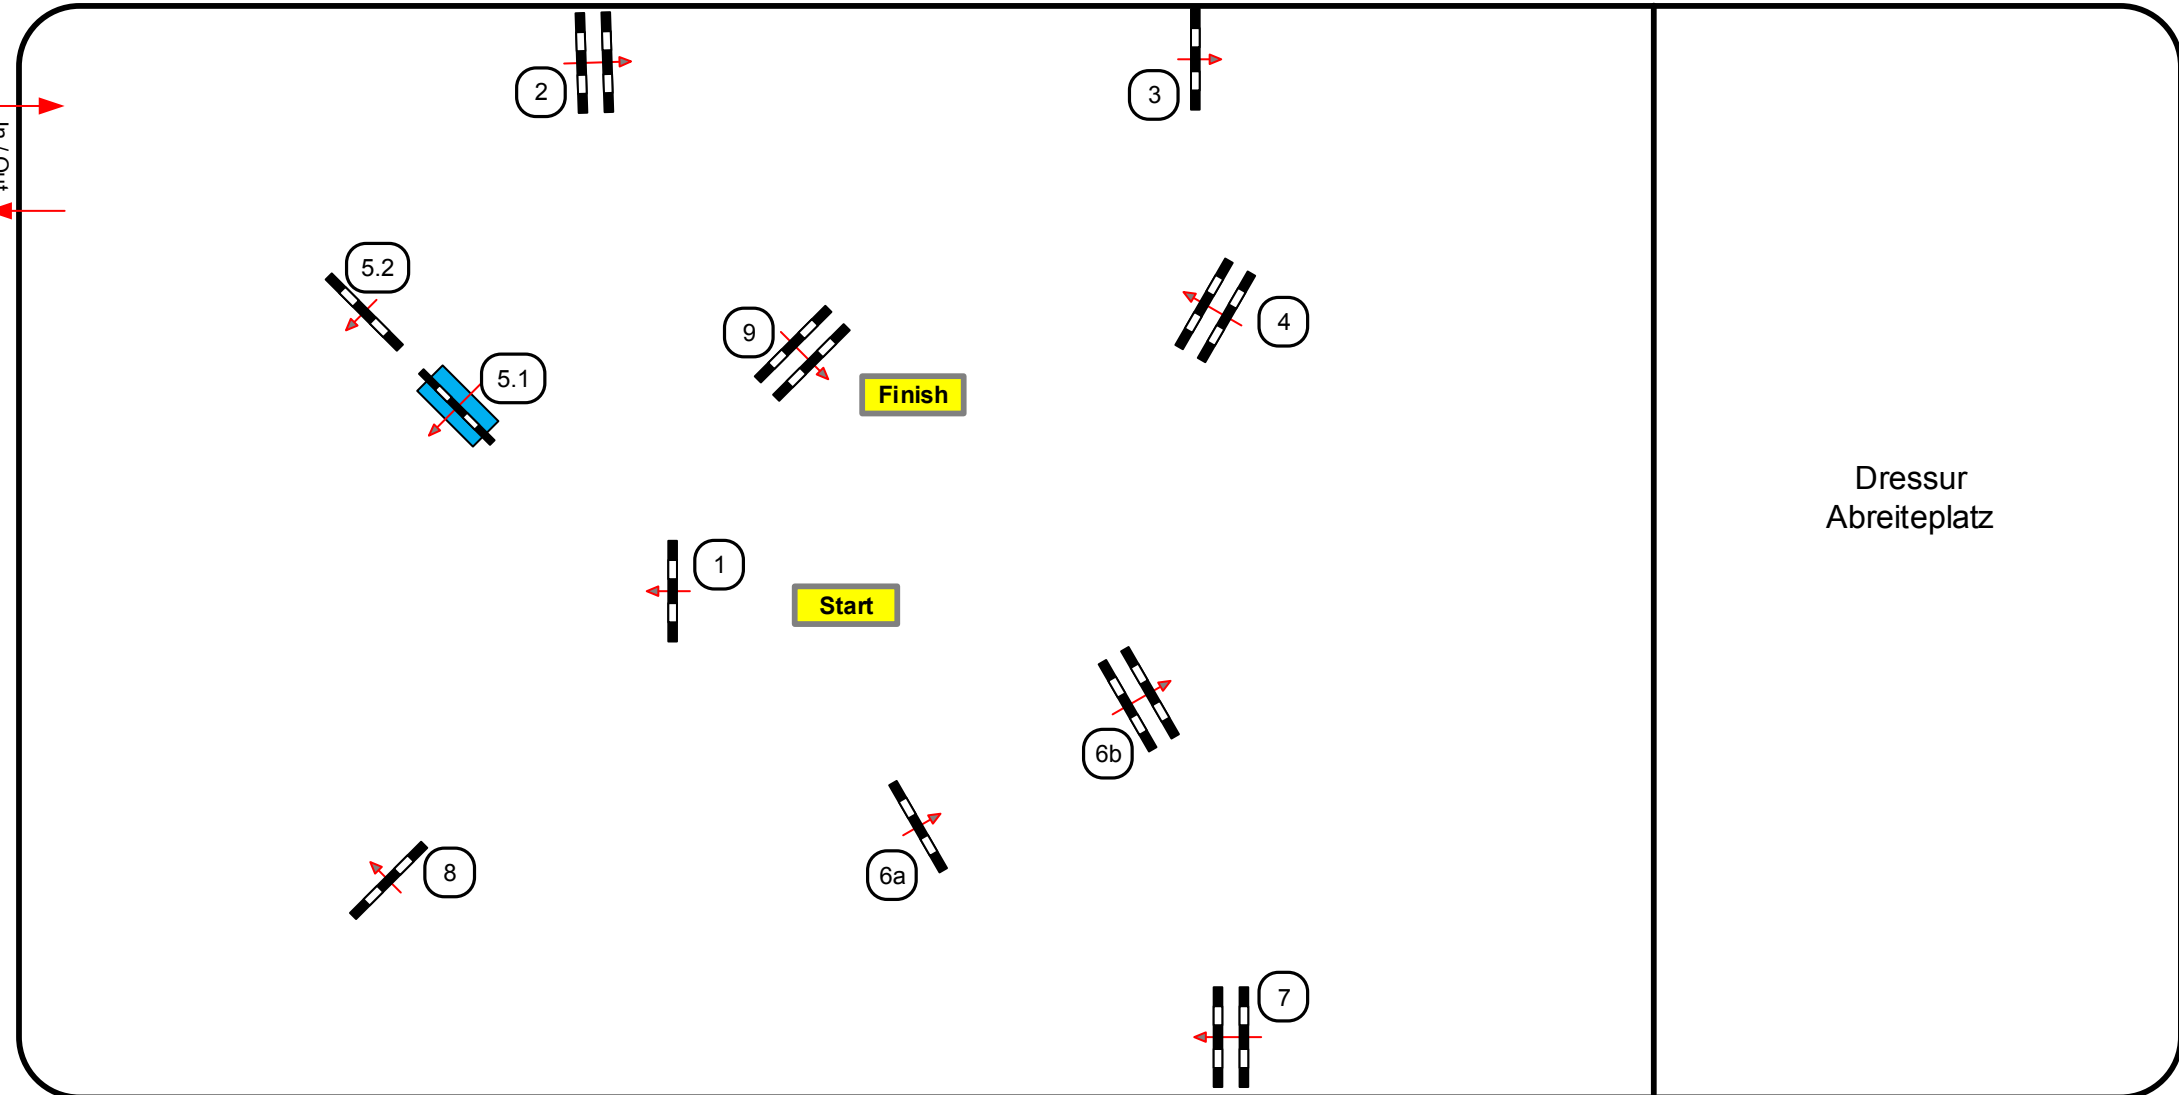

Class No.: 16-18

Standard-,Stil, Springpferde

110-115cm

Donnerstag, 20. Juni 2019

Table: A  
National RG: A2,204/4  
FEI RG / Art.  
Height: 1,10-1,15 m

Speed: 350 m/min  
Length: 460 m  
Time allowed: 79 sec  
Time limit: 158 sec

Obstacles: 9  
Efforts: 10  
Penalty sec:  
Closed combination:

1st Jump-off:  
Length: 0 m  
Time allowed: 0 sec  
Time limit: 0 sec

**Richter**