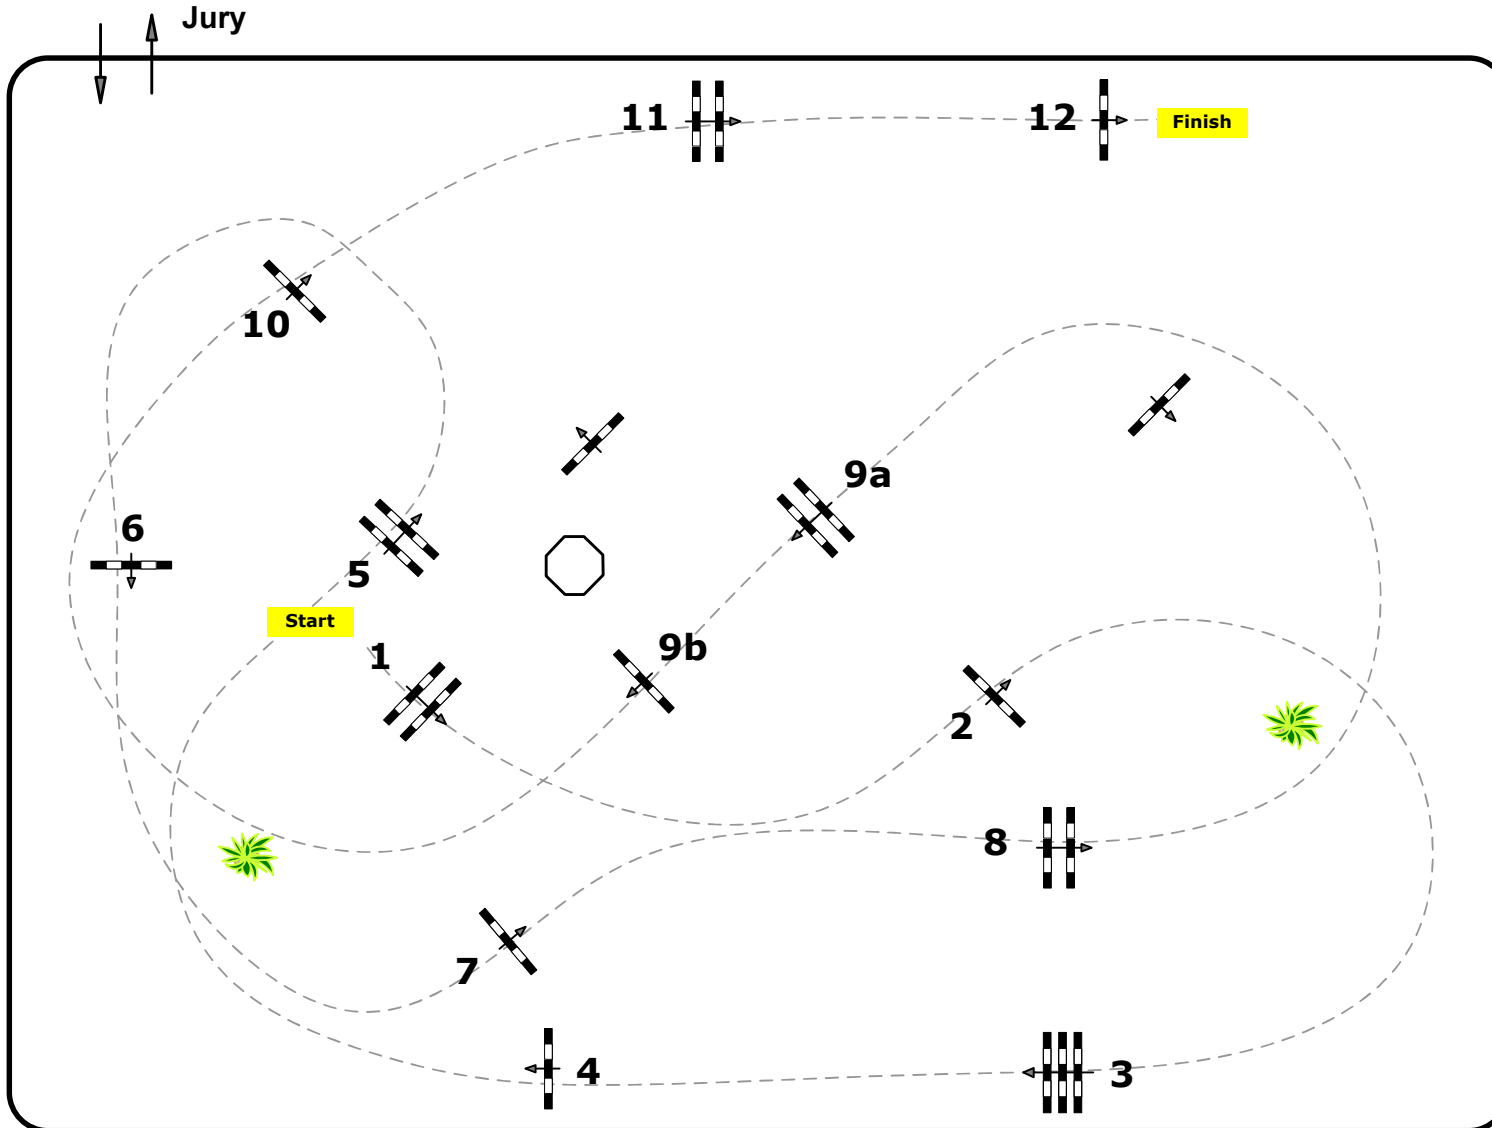

**Bronze Tour**

**Competition against the clock**

Table: A

FEI RG / Art. 238.2.1

Height: 1,25 mtr.

Speed: 350 m/Min.

Length: 430 mtr.

Time allowed 74 sec.

Time limit 148 sec.

Obstacles : 12

Efforts: 13

**IsiGrade**  
Jumps by Rothenberger

Course Design

*Brandstätter Markus (AUT)*

*Madl Franz (AUT)*