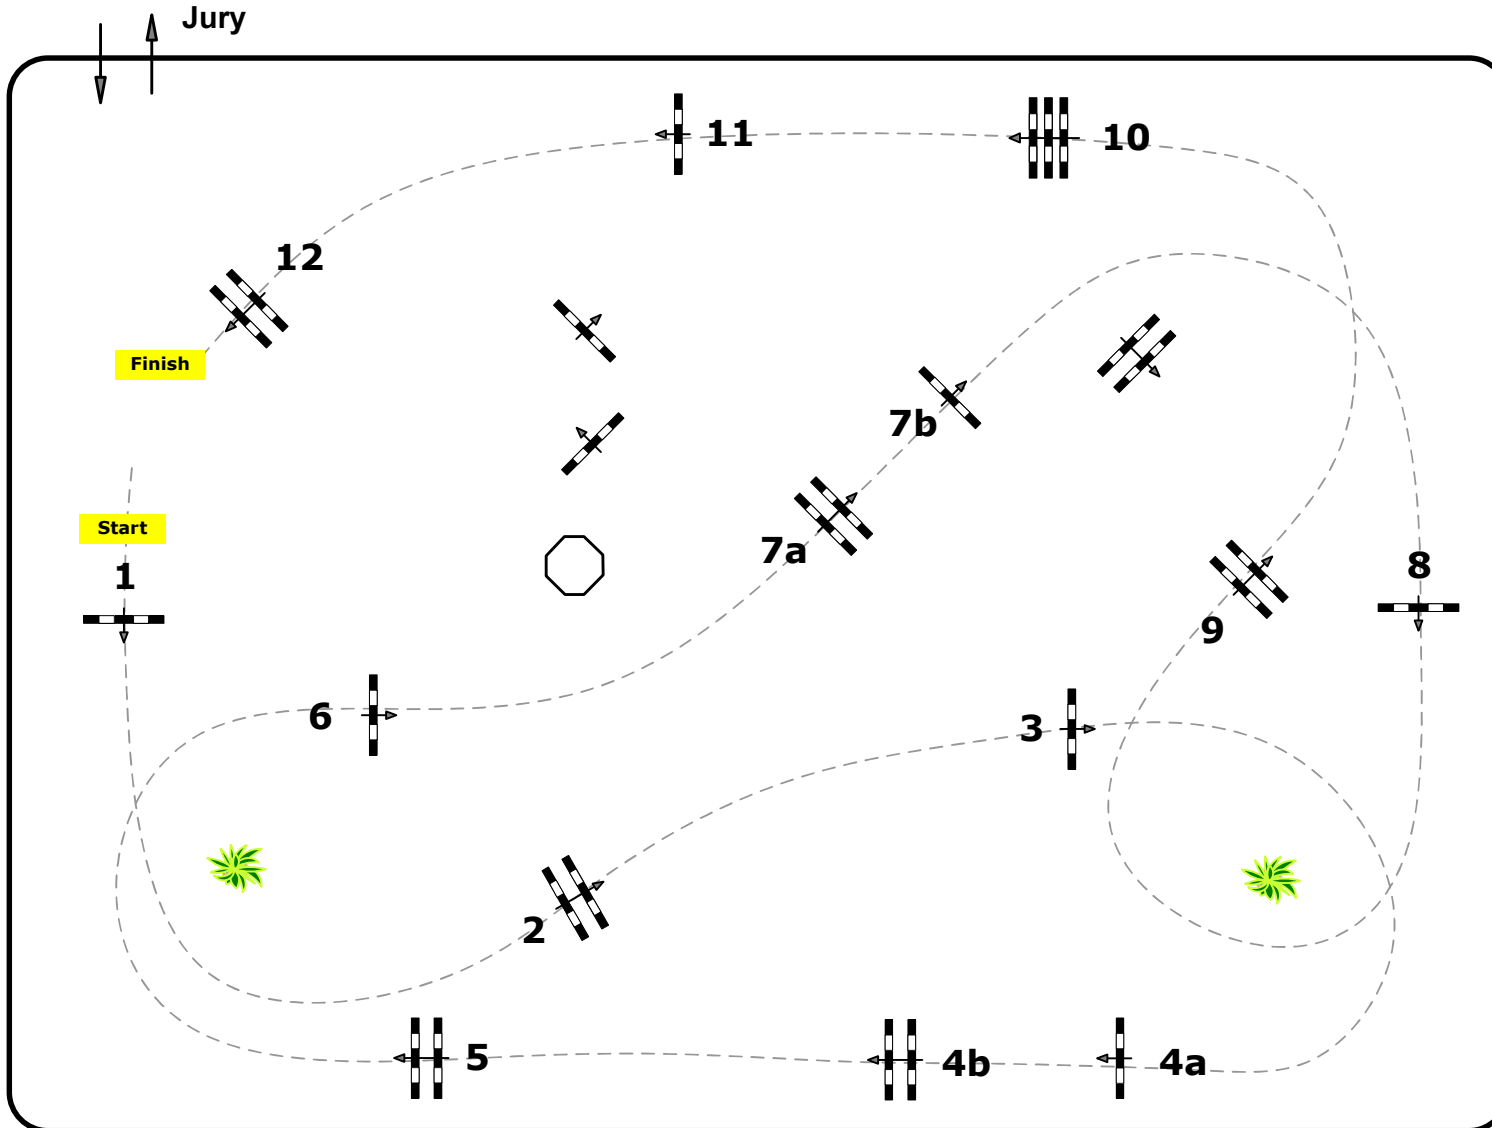

### Competition against the clock

Table: A

FEI RG / Art. 238.2.1

Height: 1,35 mtr.

Speed: 350 m/Min.

Length: 400 mtr.

Time allowed 69 sec.

Time limit 138 sec.