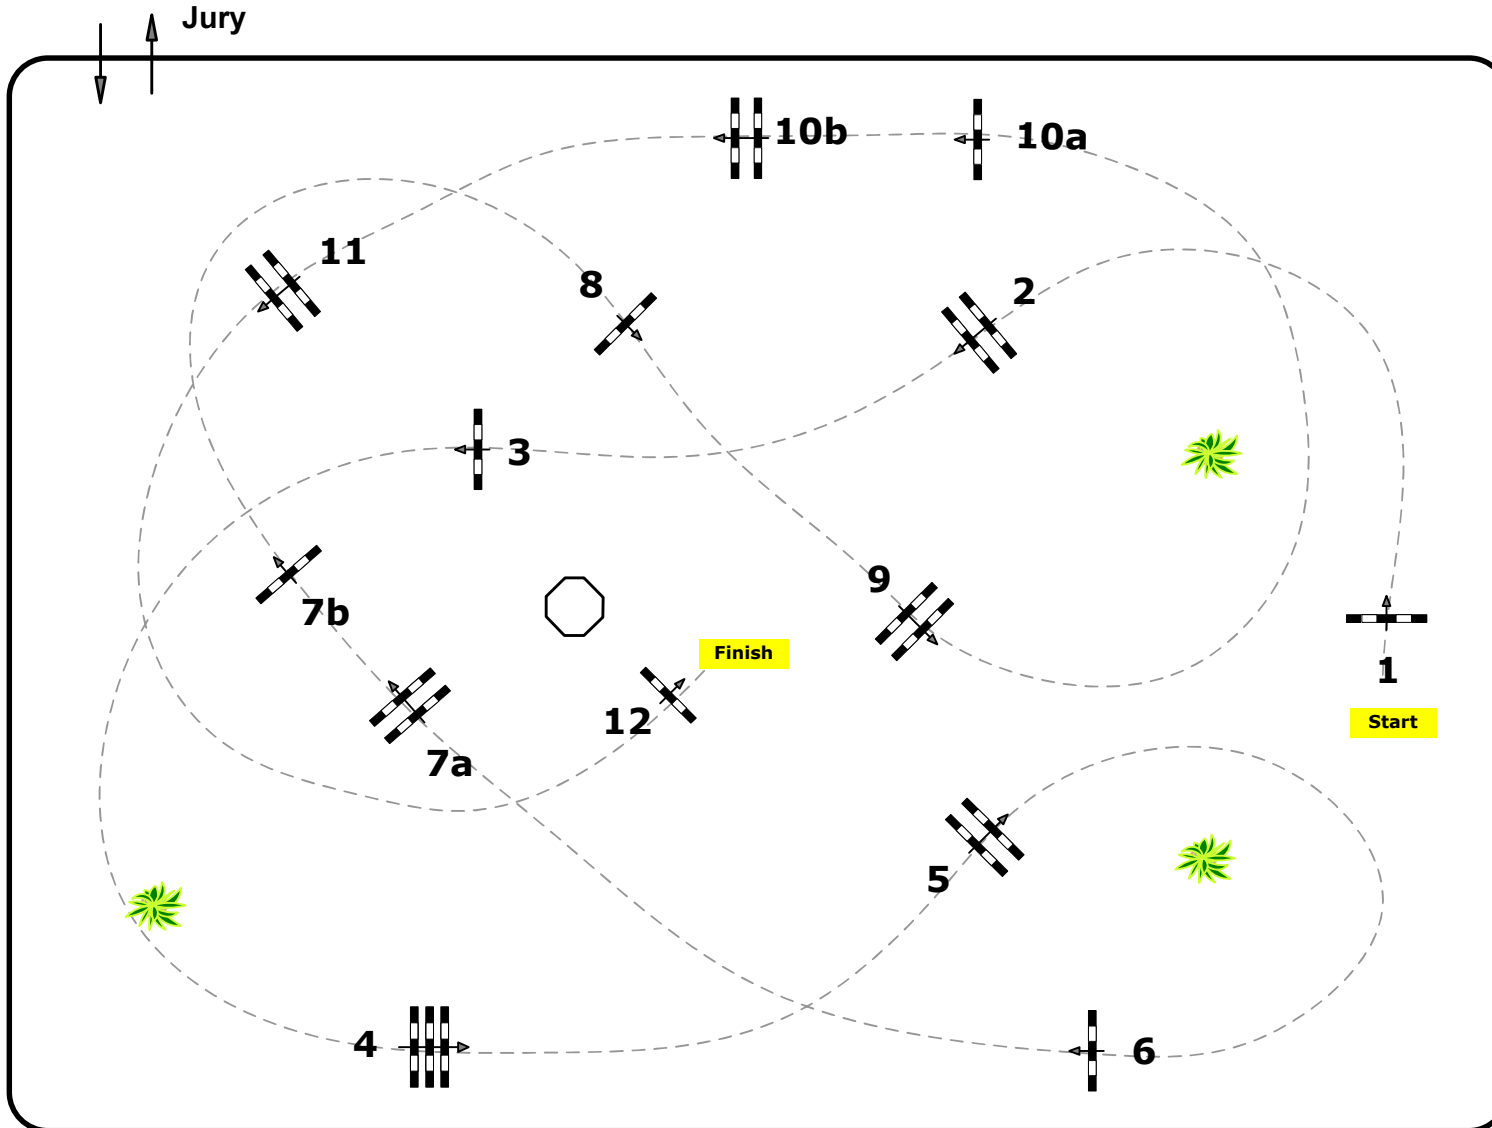

CSI 1* Big Tour Final

Competition against the clock

Table: A

FEI RG / Art. 238.2.1

Height: 1,35 mtr.

Speed: 350 m/Min.

Length: 440 mtr.

Time allowed 76 sec.

Time limit 152 sec.

Obstacles : 12

Efforts: 14

IsiGrade
Jumps by Rothenberger

Course Design

Brandstätter Markus (AUT)

Madl Franz (AUT)