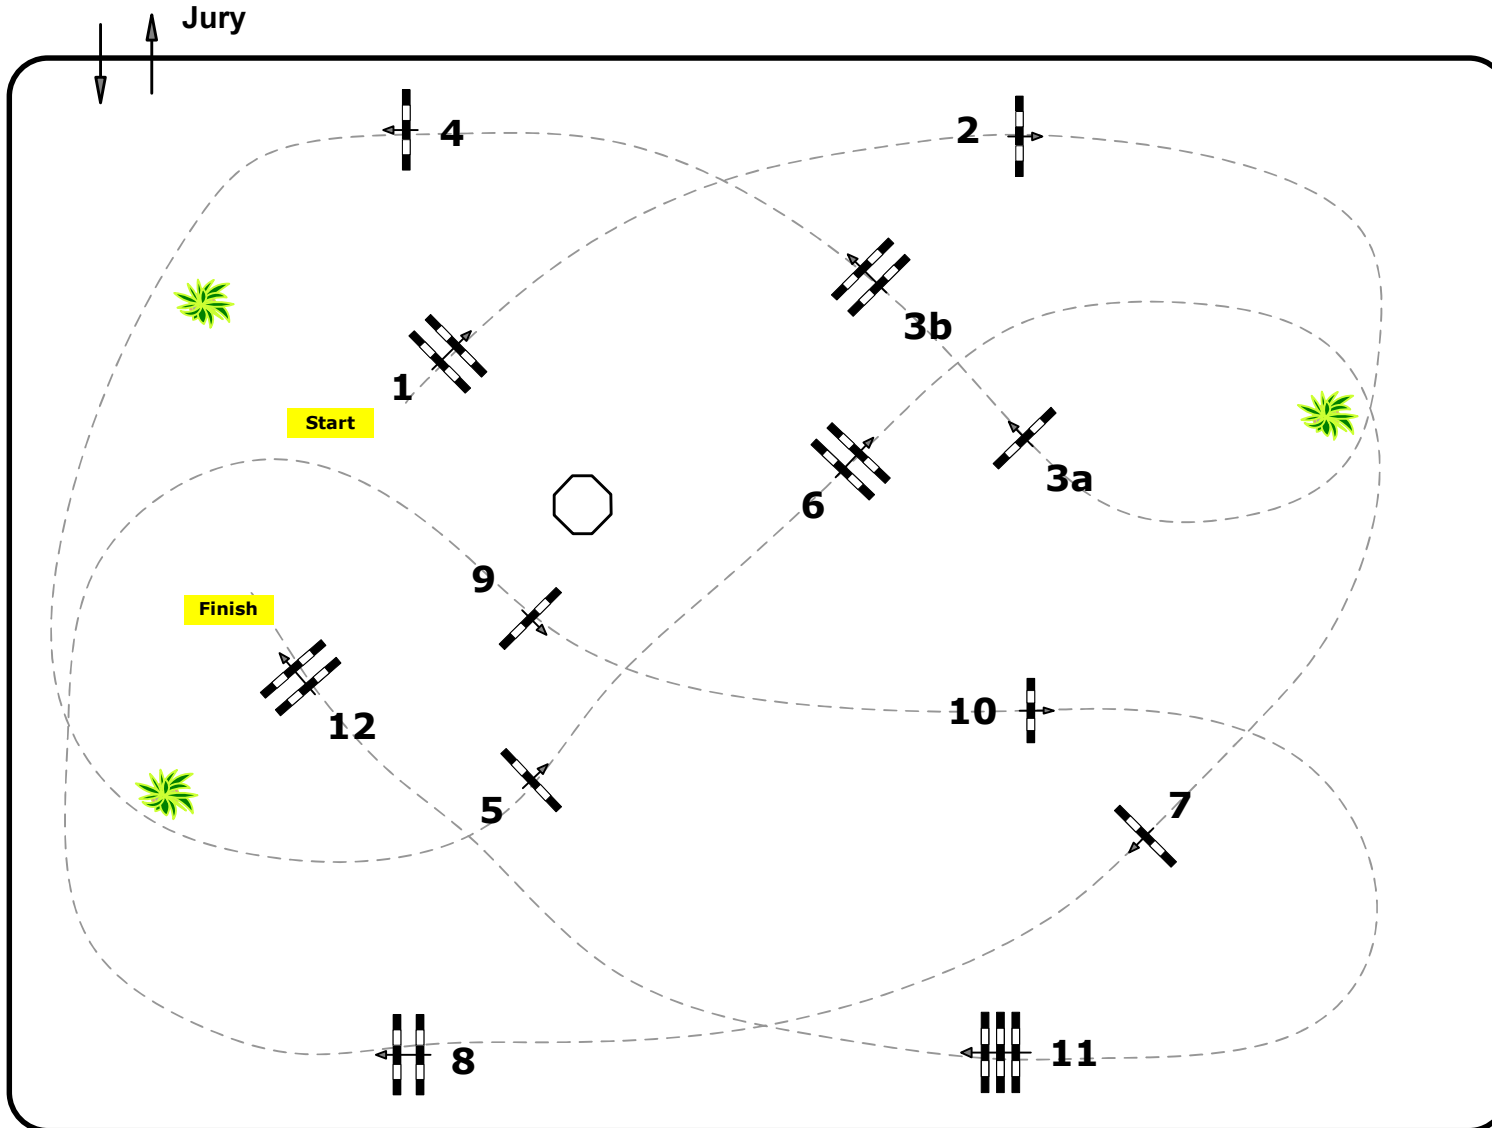

### Big 1\* Tour Competition against the clock

Table: A

FEI RG / Art. 238.2.1

Height: 1,30 mtr.

Speed: 350 m/Min.

Length: 460 mtr.

Time allowed 79 sec.

Time limit 158 sec.

Obstacles : 12

Efforts: 13

**IsiGrade**  
Jumps by Rothenberger

Course Design

Brandstätter Markus (AUT)

Madl Franz (AUT)