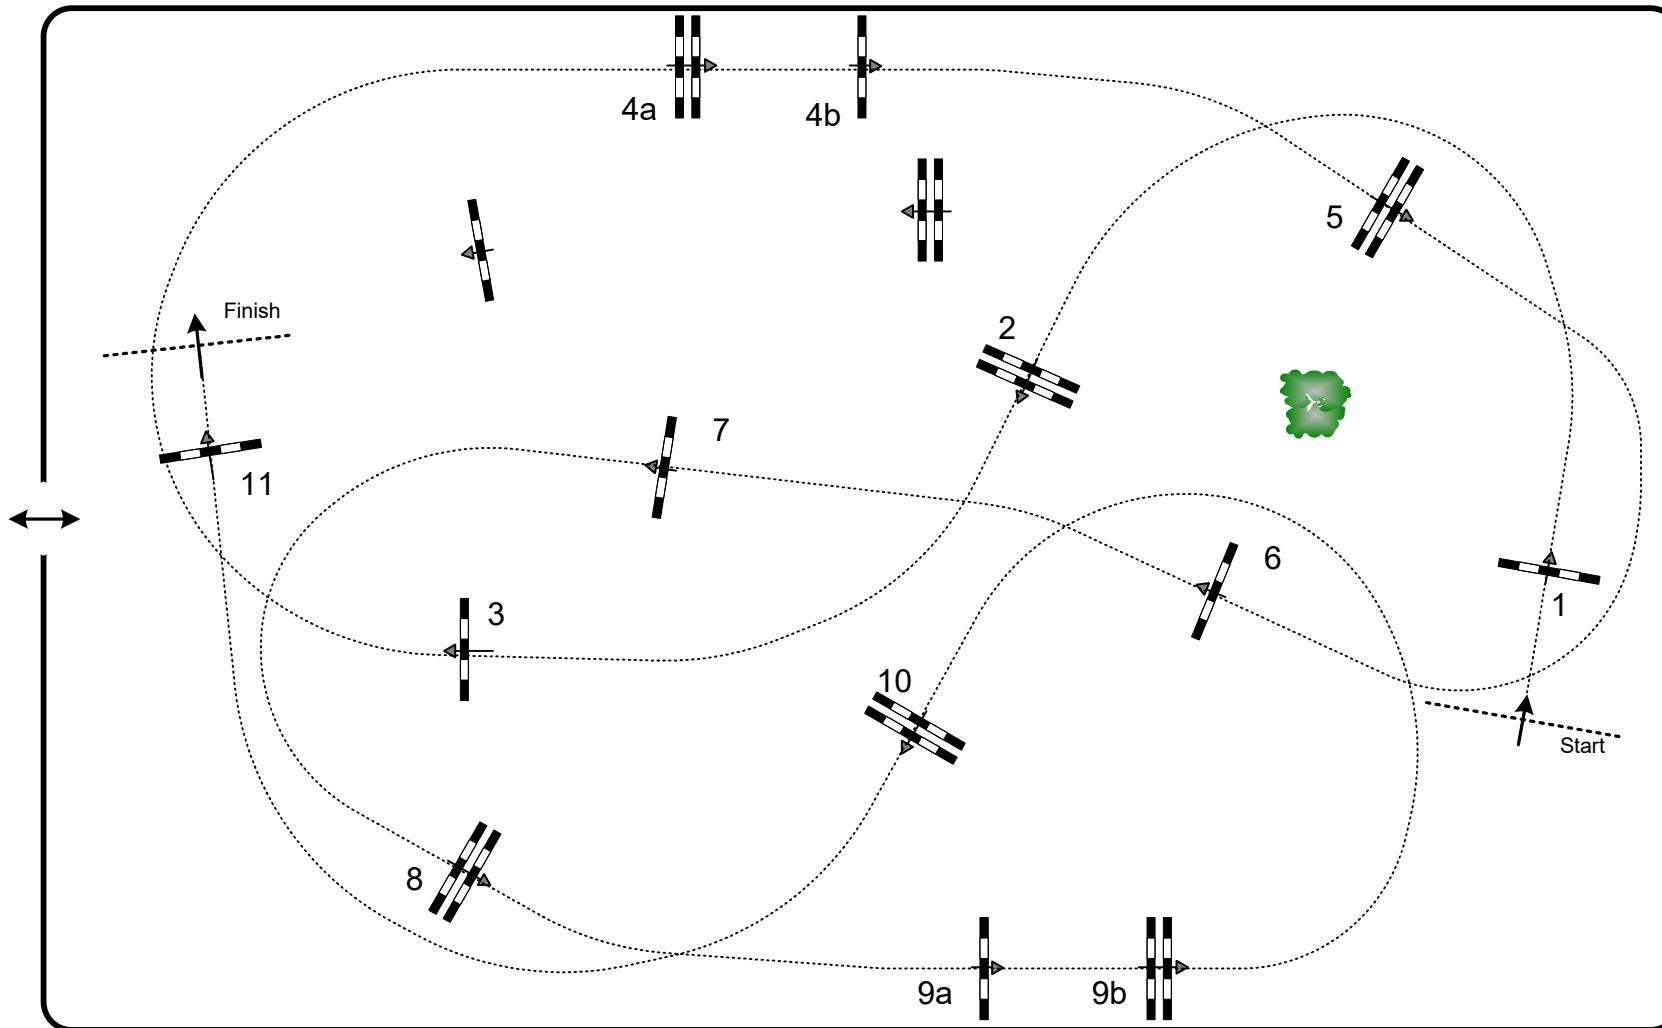

J & T Banka CSI 3* Wcup Olomouc 2022

Competition: 12 – CSI 3* W 1,35m – against the clock

June 24th, 2022

Table: A
 National RG: N/A
 FEI RG / Art. 238.2.1
 Height: 1,35 m

Speed: 350 m/min
 Length: 450 m
 Time allowed: 78 sec
 Time limit: 156 sec

Obstacles: 11
 Efforts: 13
 Penalty sec: N/A
 Closed combination: N/A

jump off:
 N/A
 Length: 0 m
 Time allowed: 0 sec
 Time limit: 0 sec

BERNARDO COSTA CABRAL
 Level 4 Course Designer
Info@bernardocostacabral.com