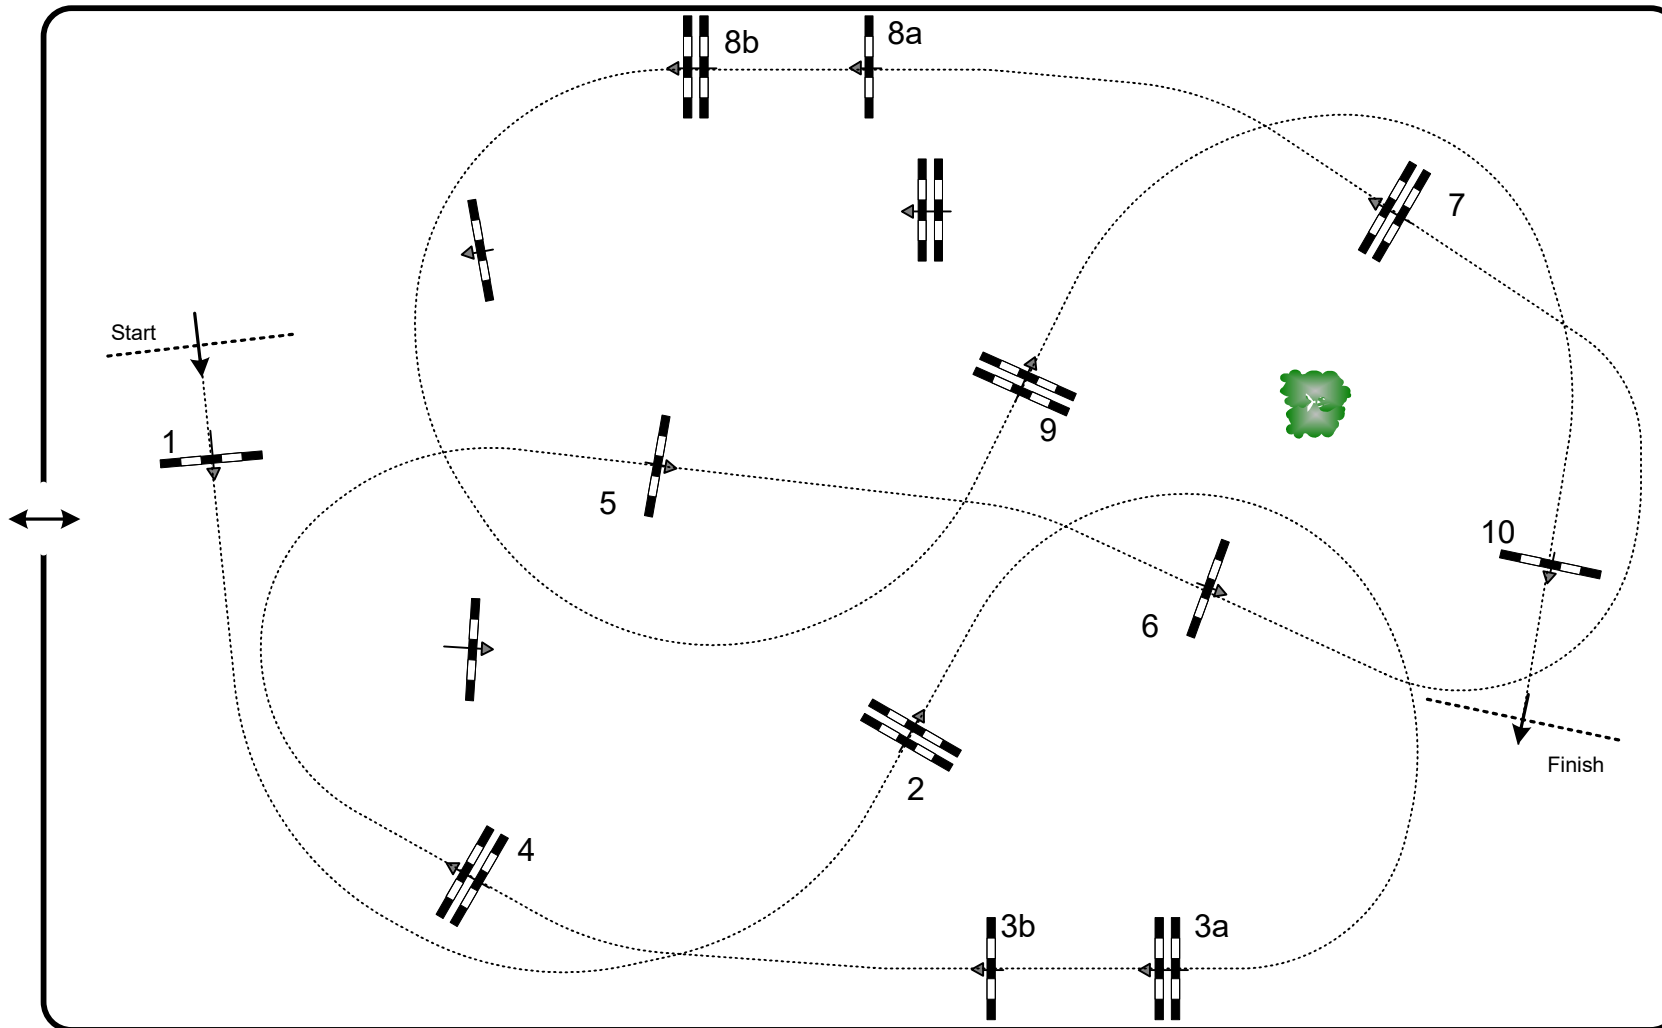

J & T Banka CSI 3* Wcup Olomouc 2022

Competition: 14 – CSIJ-A 1,35m – against the clock

June 24th, 2022

Table: A
 National RG: N/A
 FEI RG / Art. 238.2.1
 Height: 1,35 m

Speed: 350 m/min
 Length: 430 m
 Time allowed: 74 sec
 Time limit: 148 sec

Obstacles: 10
 Efforts: 12
 Penalty sec: N/A
 Closed combination: N/A

jump off:
 N/A
 Length: 0 m
 Time allowed: 0 sec
 Time limit: 0 sec

BERNARDO COSTA CABRAL
 Level 4 Course Designer
Info@bernardocostacabral.com