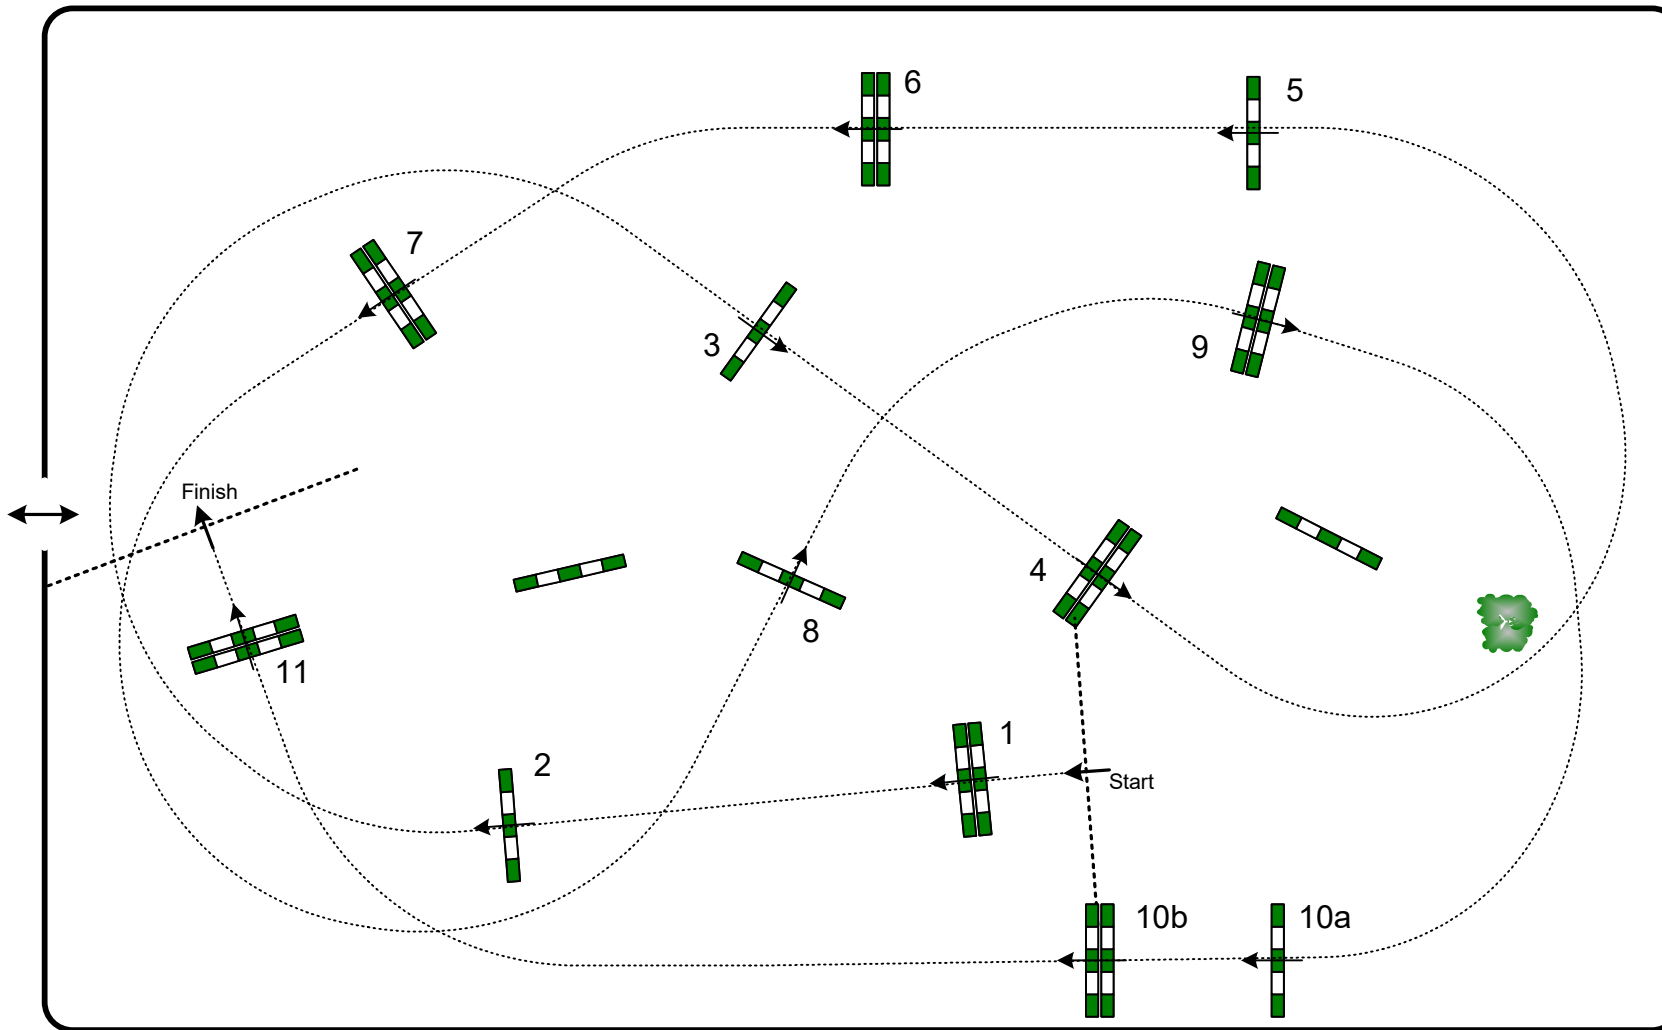

J & T Banka CSI 3* Wcup Olomouc 2022

Competition: 1 - CSI 3* - W - 1,10m - against the clock

June 22nd, 2022

Table: A	
National RG: N/A	
FEI RG / Art. 238.2.1	
Height: 1,10 m	
Speed: 350 m/min	
Length: 440 m	
Time allowed: 76 sec	
Time limit: 152 sec	
Obstacles: 11	
Efforts: 12	
Penalty sec: N/A	
Closed combination: N/A	
Jump-off: N/A	
Length: 0 m	
Time allowed: 0 sec	
Time limit: 0 sec	