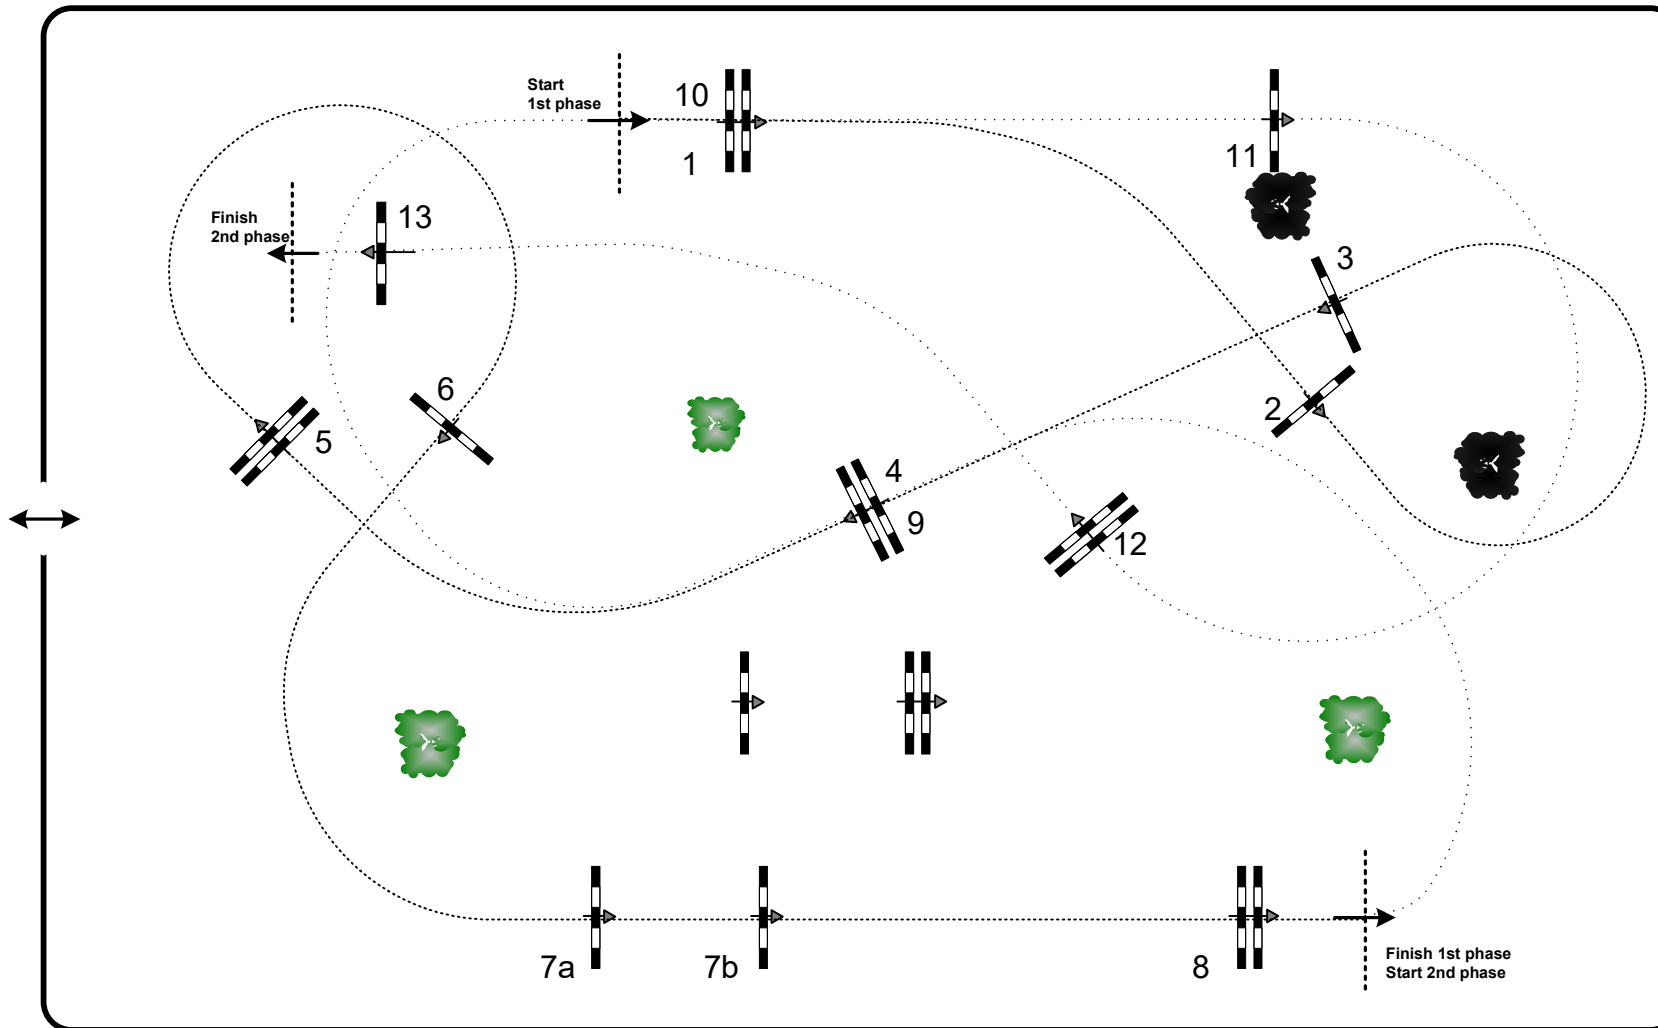

J & T Banka CSI 3* Wcup Olomouc 2022

Competition: 24 – CSI 3* W 1,30m Bronze Tour Final – Two Phases against the clock

June 26th, 2022

Table: A
 National RG: N/A
 FEI RG / Art. 274.1.5.3
 Height: 1,30 m

Speed: 350 m/min
 Length: 270 m
 Time allowed: 47 sec
 Time limit: 94 sec

Obstacles: 8
 Efforts: 9
 Penalty sec: N/A
 Closed combination: N/A

second phase:
 9 to 13
 Length: 235 m
 Time allowed: 41 sec
 Time limit: 82 sec

BERNARDO COSTA CABRAL
 Level 4 Course Designer
 Info@bernardocostacabral.com