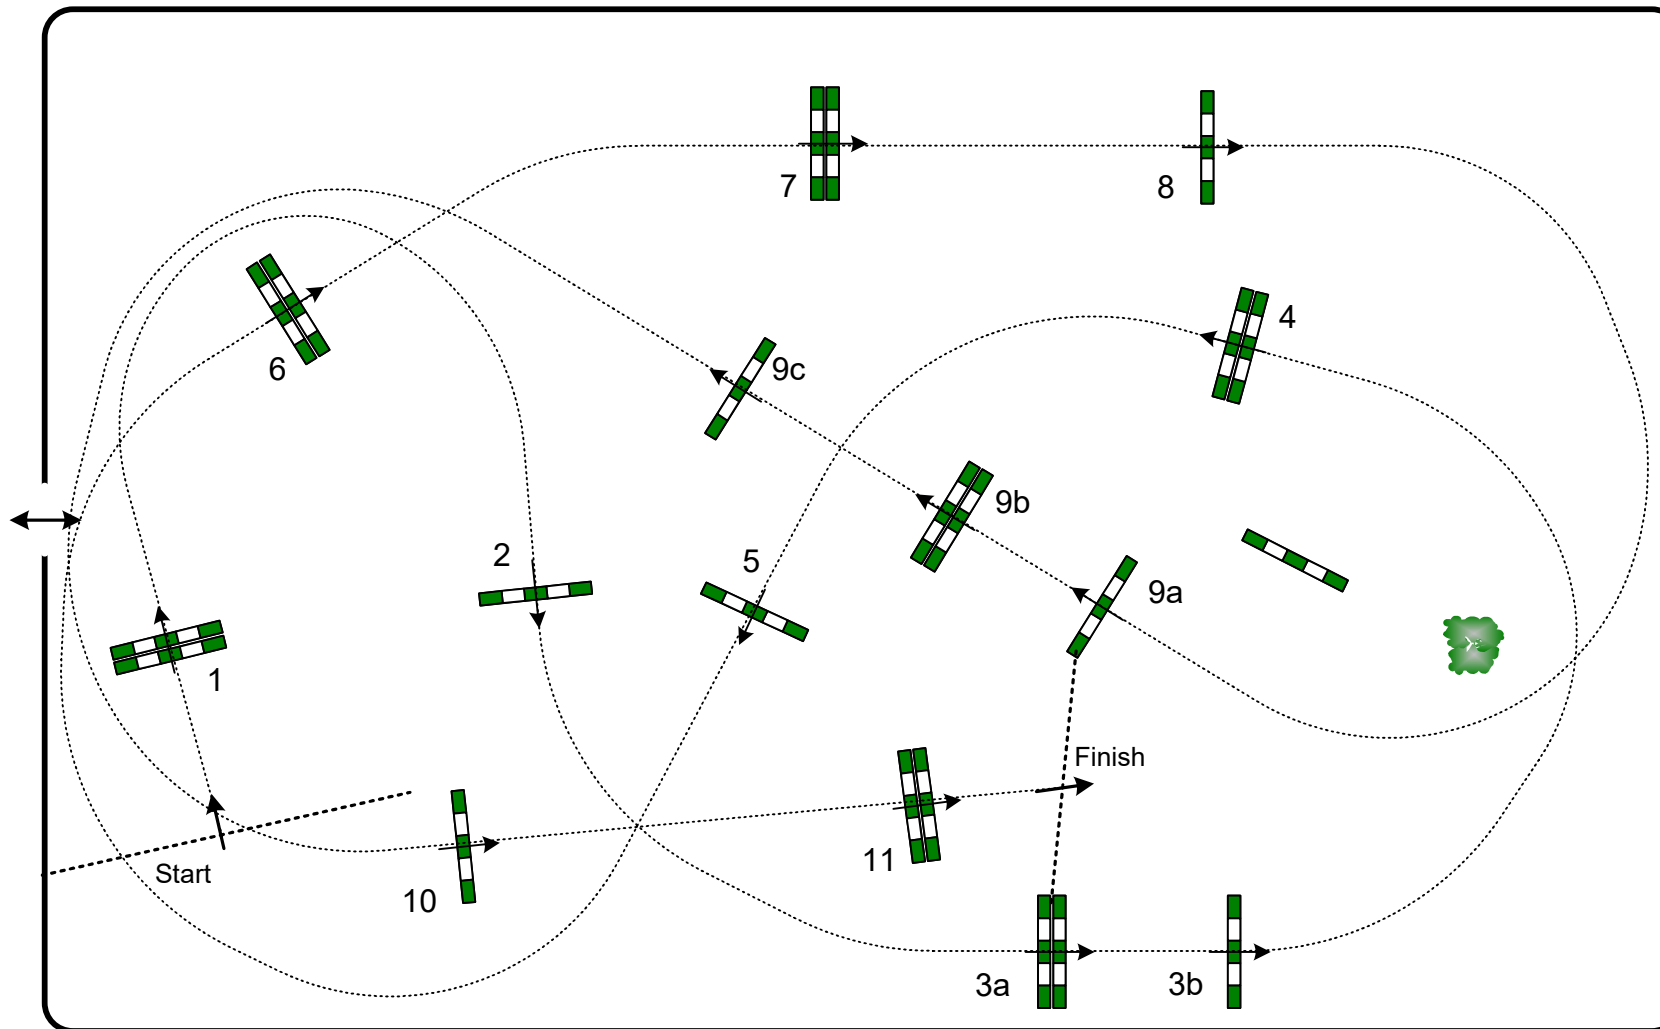

# J & T Banka CSI 3\* Wcup Olomouc 2022

Competition: 4 – CSI 3\* W – 1,30m – against the clock

June 22nd, 2022

Table:	A
National RG:	N/A
FEI RG / Art. 238.2.1	
Height:	1,30 m
Speed:	350 m/min
Length:	475 m
Time allowed:	82 sec
Time limit:	164 sec
Obstacles:	11
Efforts:	14
Penalty sec	N/A
Closed combination:	N/A
Jump-off:	N/A
Length:	0 m
Time allowed:	0 sec
Time limit:	0 sec