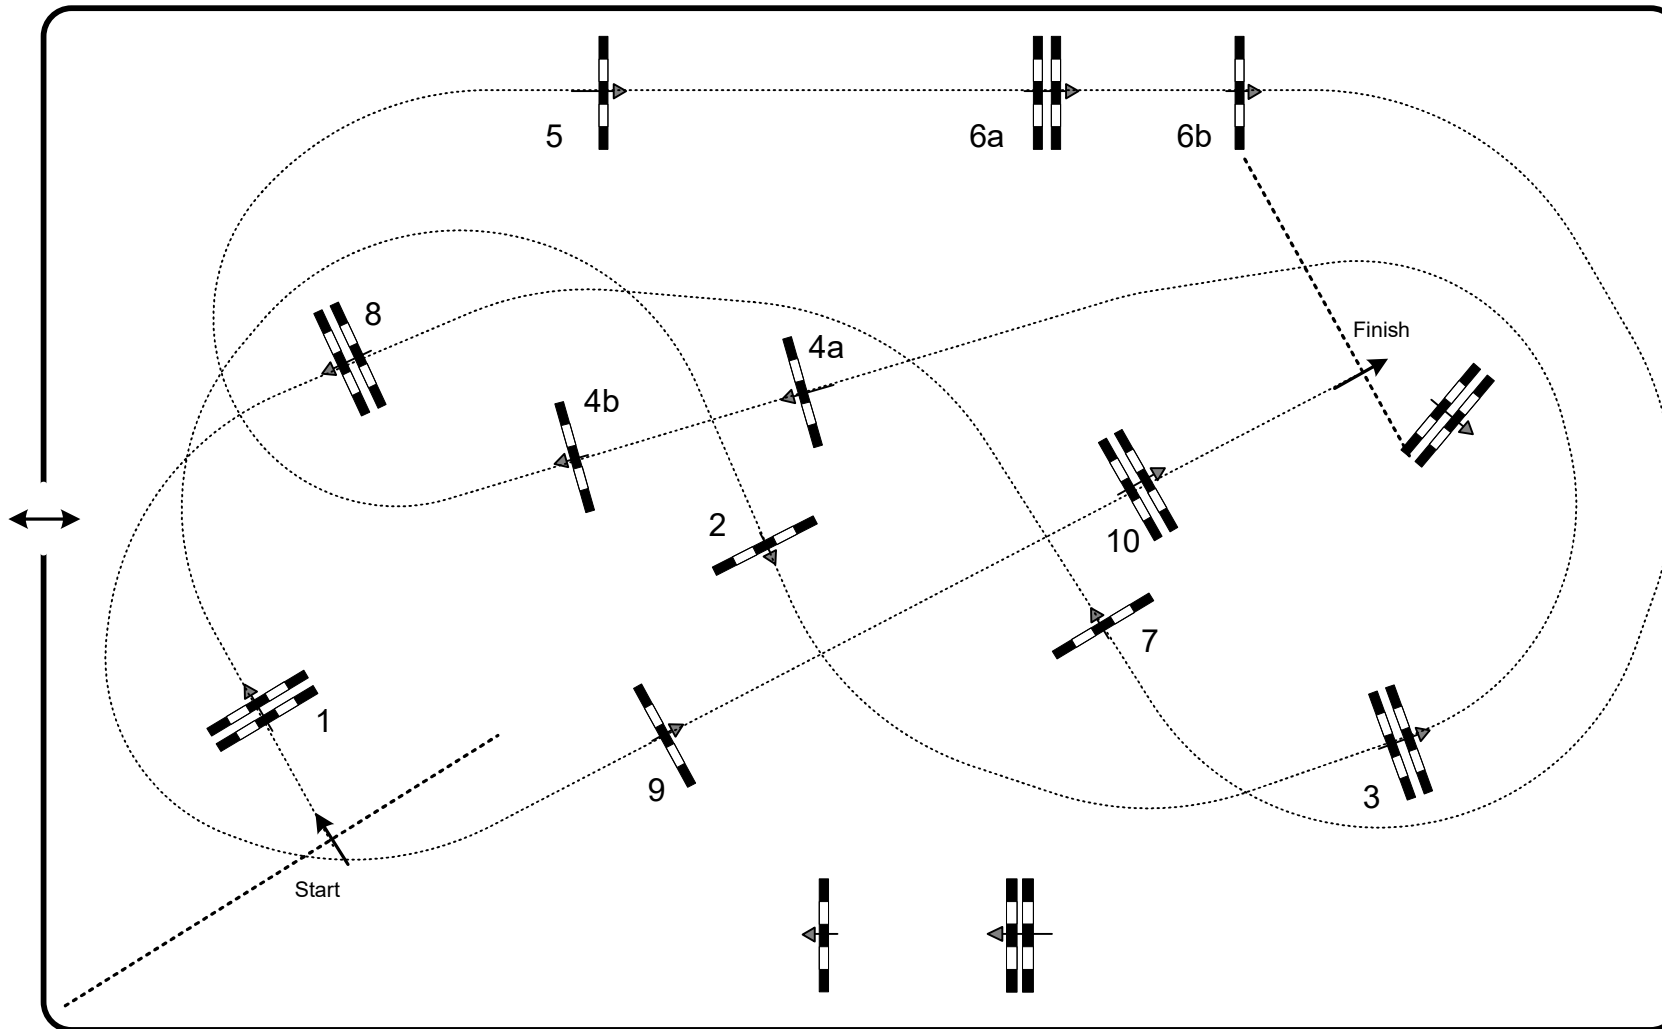

J & T Banka CSI 3* Wcup Olomouc 2022

Competition: 7 – CSI YH 6 & 7 year old – against the clock

June 23rd, 2022

Table: A
 National RG: N/A
 FEI RG / Art. 238.2.1
 Height: 1,25 m - 1,30 m

Speed: 350 m/min
 Length: 455 m
 Time allowed: 78 sec
 Time limit: 156 sec

Obstacles: 10
 Efforts: 12
 Penalty sec: N/A
 Closed combination: N/A

jump off:
 N/A
 Length: 0 m
 Time allowed: 0 sec
 Time limit: 0 sec

BERNARDO COSTA CABRAL
 FEI Level 4 Course Designer
Info@bernardocostacabral.com