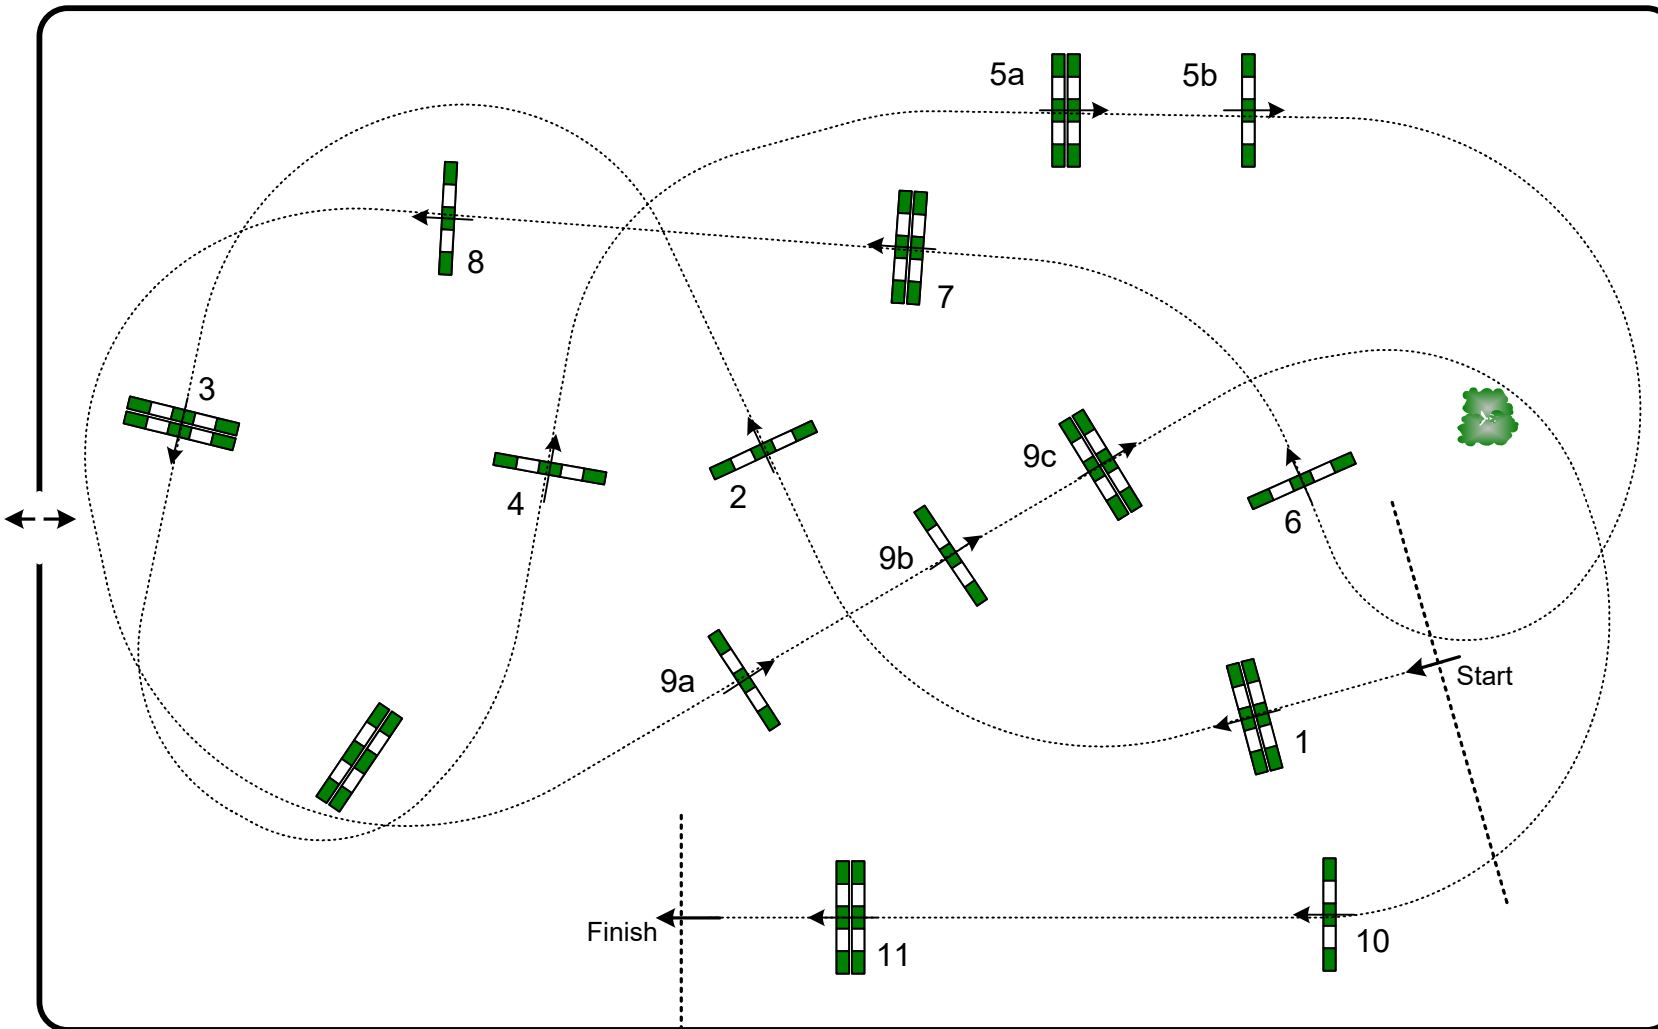

Competition: 10 – CSI J-A 1,35m – against the clock

June 23rd, 2023

Table: A
 National RG: N/A
 FEI RG / Art. 238.2.1
 Height: 1,35 m

Speed: 350 m/min
 Length: 440 m
 Time allowed: 76 sec
 Time limit: 152 sec

Obstacles: 11
 Efforts: 14
 Penalty sec: N/A
 Closed combination: N/A

Jump-off: N/A
 Length: 0 m
 Time allowed: 0 sec
 Time limit: 0 sec

BERNARDO COSTA CABRAL
 Level 4 Course Designer
Info@bernardocostacabral.com