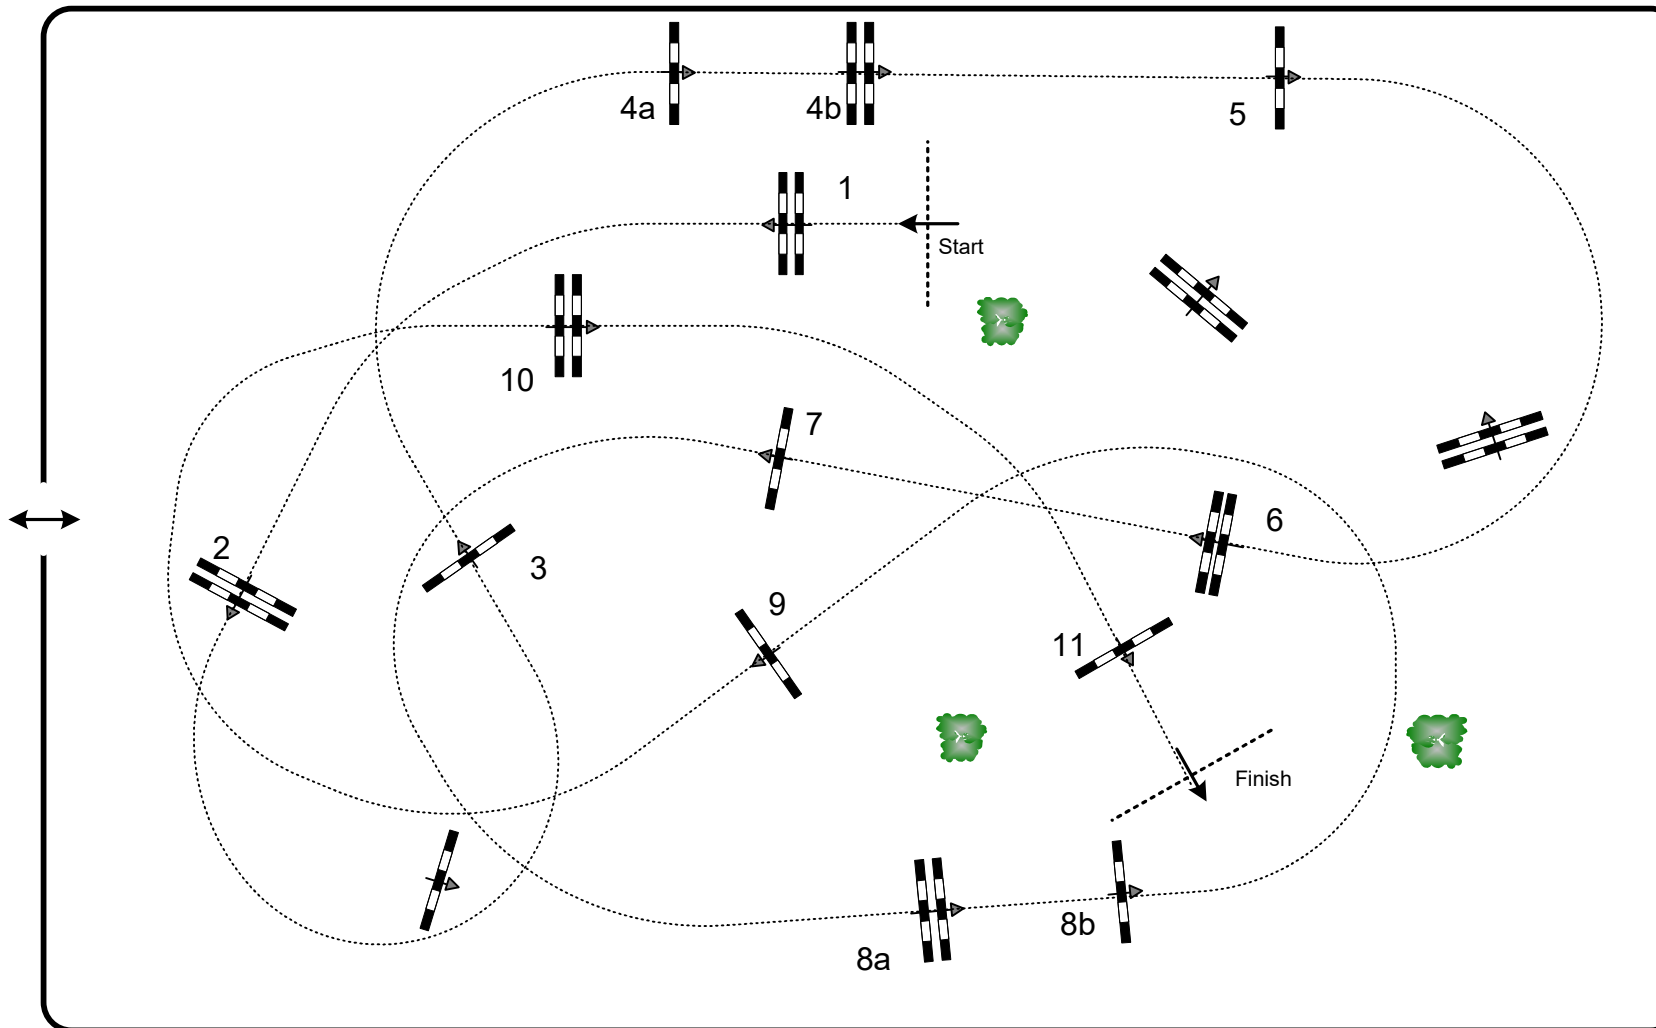

Competition: 13 – CSI U25 1,40m – against the clock

June 24th, 2023

Table: A
 National RG: N/A
 FEI RG / Art. 238.2.1
 Height: 1,40 m

Speed: 350 m/min
 Length: 430 m
 Time allowed: 74 sec
 Time limit: 148 sec

Obstacles: 11
 Efforts: 13
 Penalty sec: N/A
 Closed combination: N/A

Jump-off:
 N/A
 Length: 0 m
 Time allowed: 0 sec
 Time limit: 0 sec