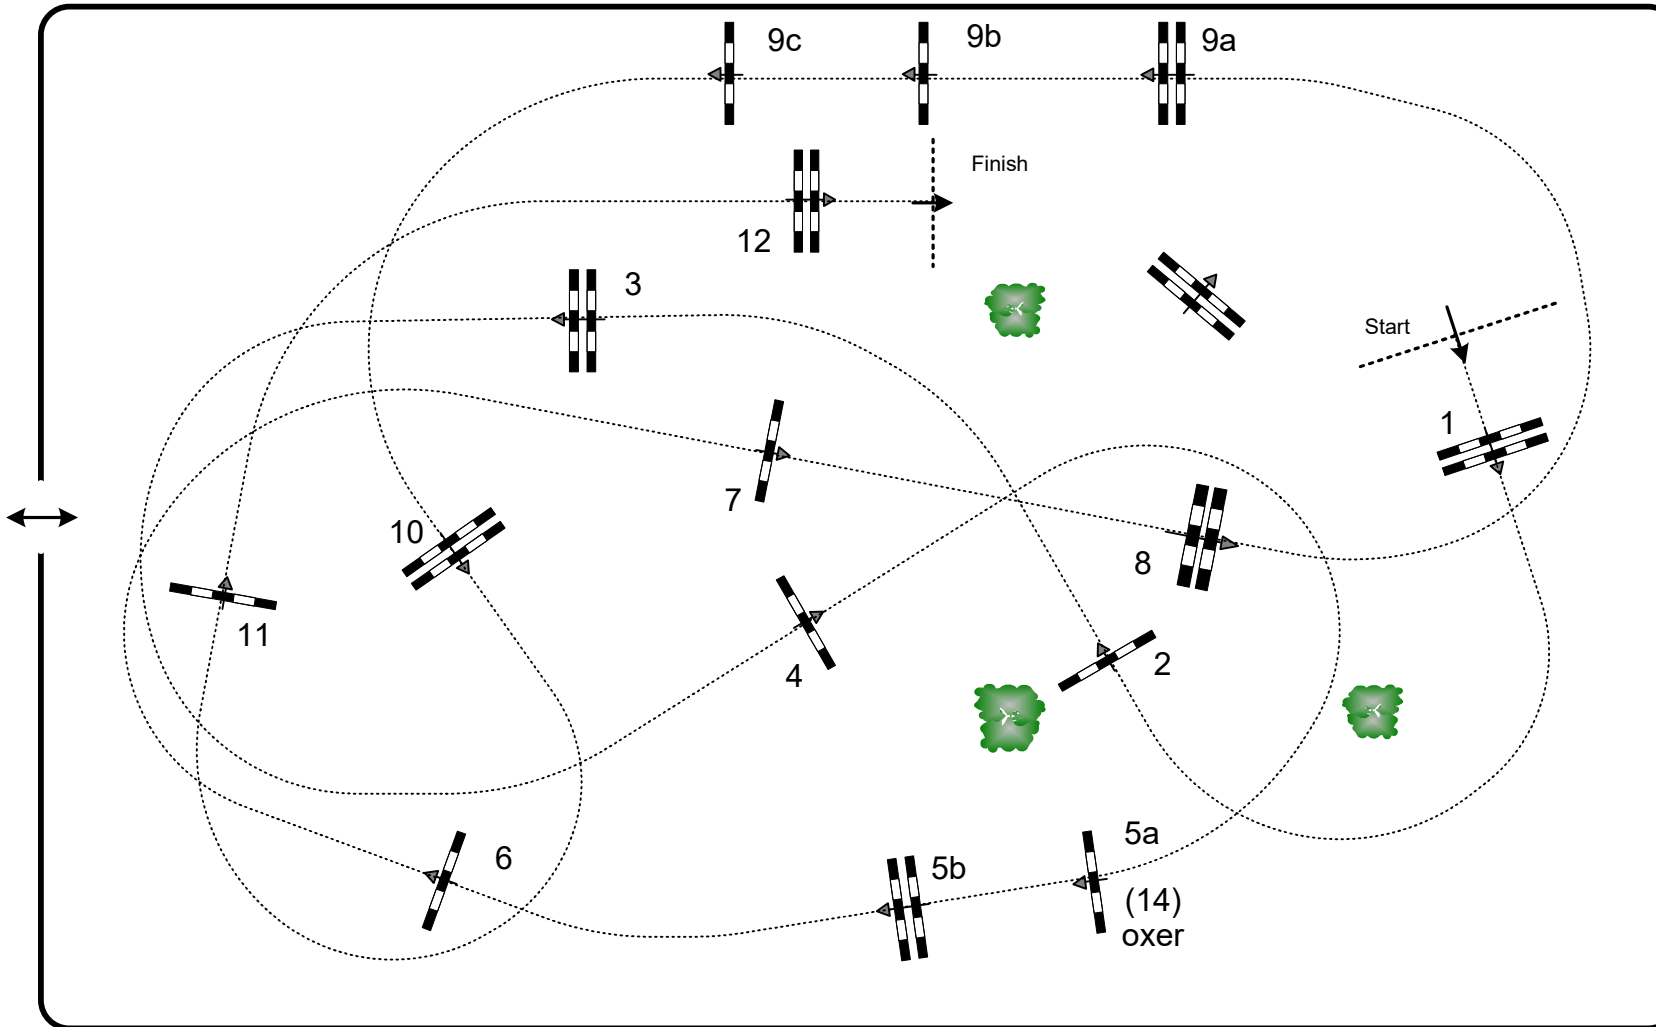

Competition: 17 – CSI Junior Grand Prix – with a jump off against the clock

June 24th, 2023

Table: A
 National RG: N/A
 FEI RG / Art. 238.2.2
 Height: 1,40 m

Speed: 375 m/min

Length: 510 m
 Time allowed: 82 sec
 Time limit: 164 sec

Obstacles: 12
 Efforts: 15
 Penalty sec: N/A
 Closed combination: N/A

Jump-off:
(14), 6, 7, 9bc, 10, 11, 12
 Length: 290 m
 Time allowed: 47 sec
 Time limit: 94 sec

BERNARDO COSTA CABRAL
 Level 4 Course Designer
Info@bernardocostacabral.com