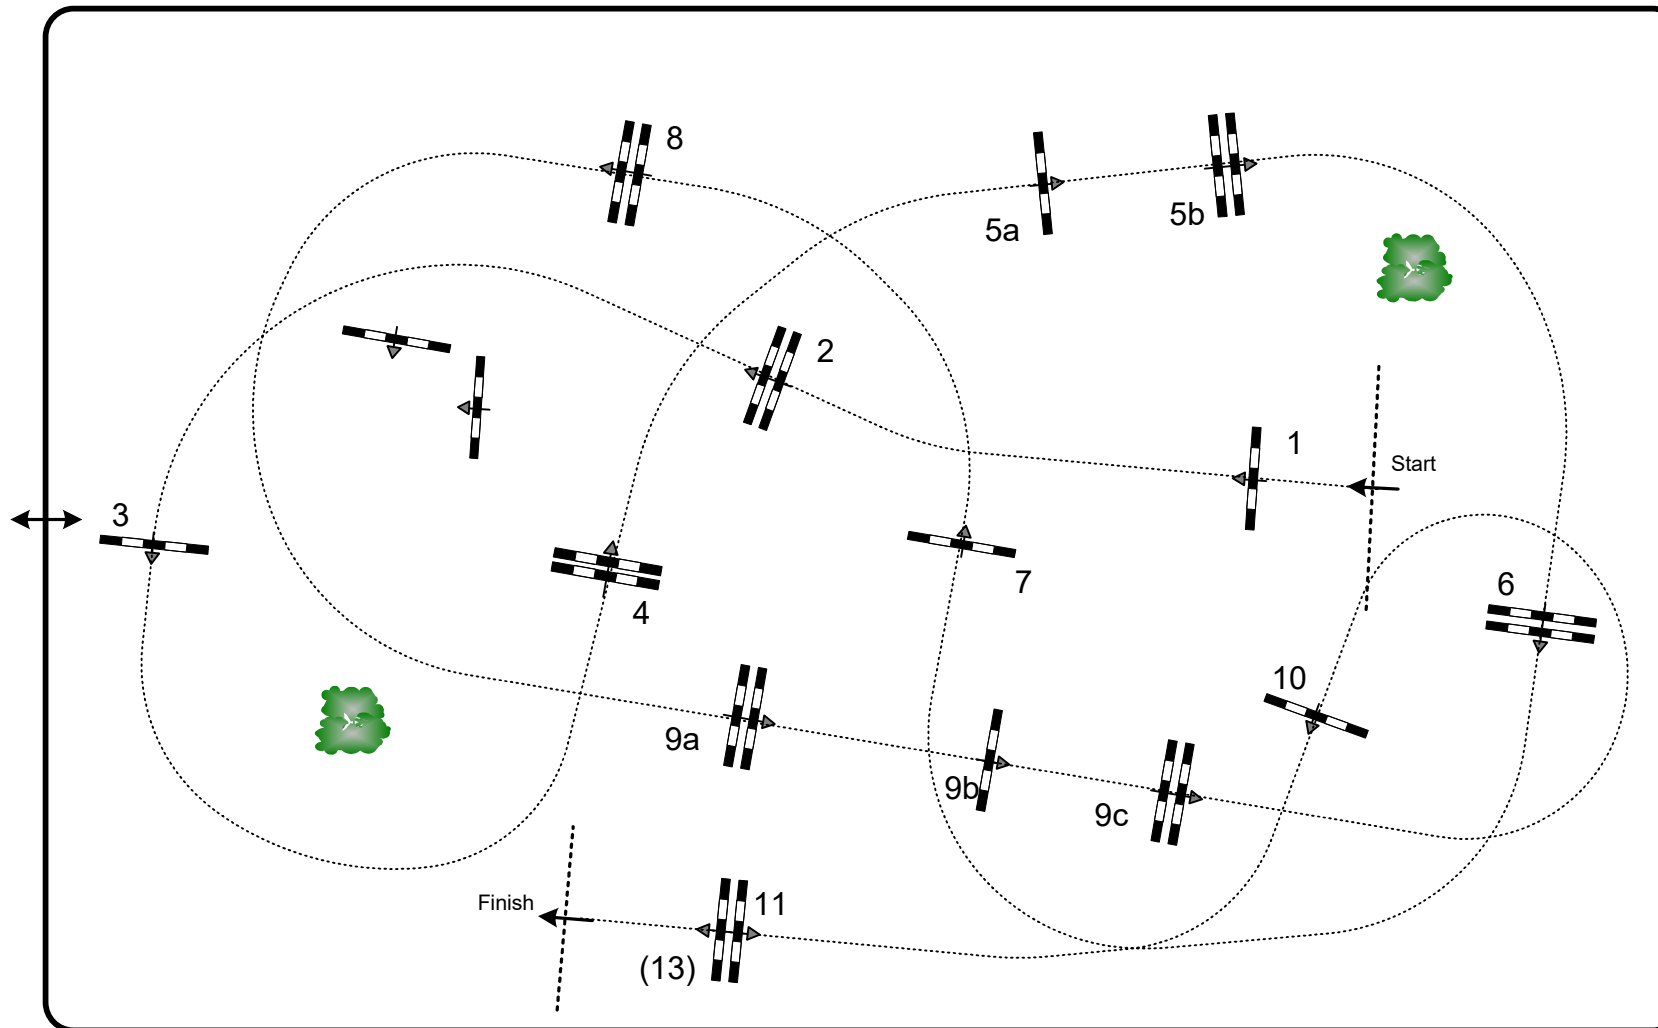

Competition: 18 – CSI YH 6 & 7 years old – with jump off against the clock

June 25th, 2023

Table: A  
 National RG: N/A  
 FEI RG / Art. 238.2.2  
 Height: 1,30 m - 1,35 m

Speed: 350 m/min

Length: 430 m  
 Time allowed: 74 sec  
 Time limit: 148 sec

Obstacles: 11  
 Efforts: 14  
 Penalty sec: N/A  
 Closed combination: N/A

Jump-off:  
 8, 3, 4, 5ab, 1, 2, (13)  
 Length: 260 m  
 Time allowed: 45 sec  
 Time limit: 90 sec