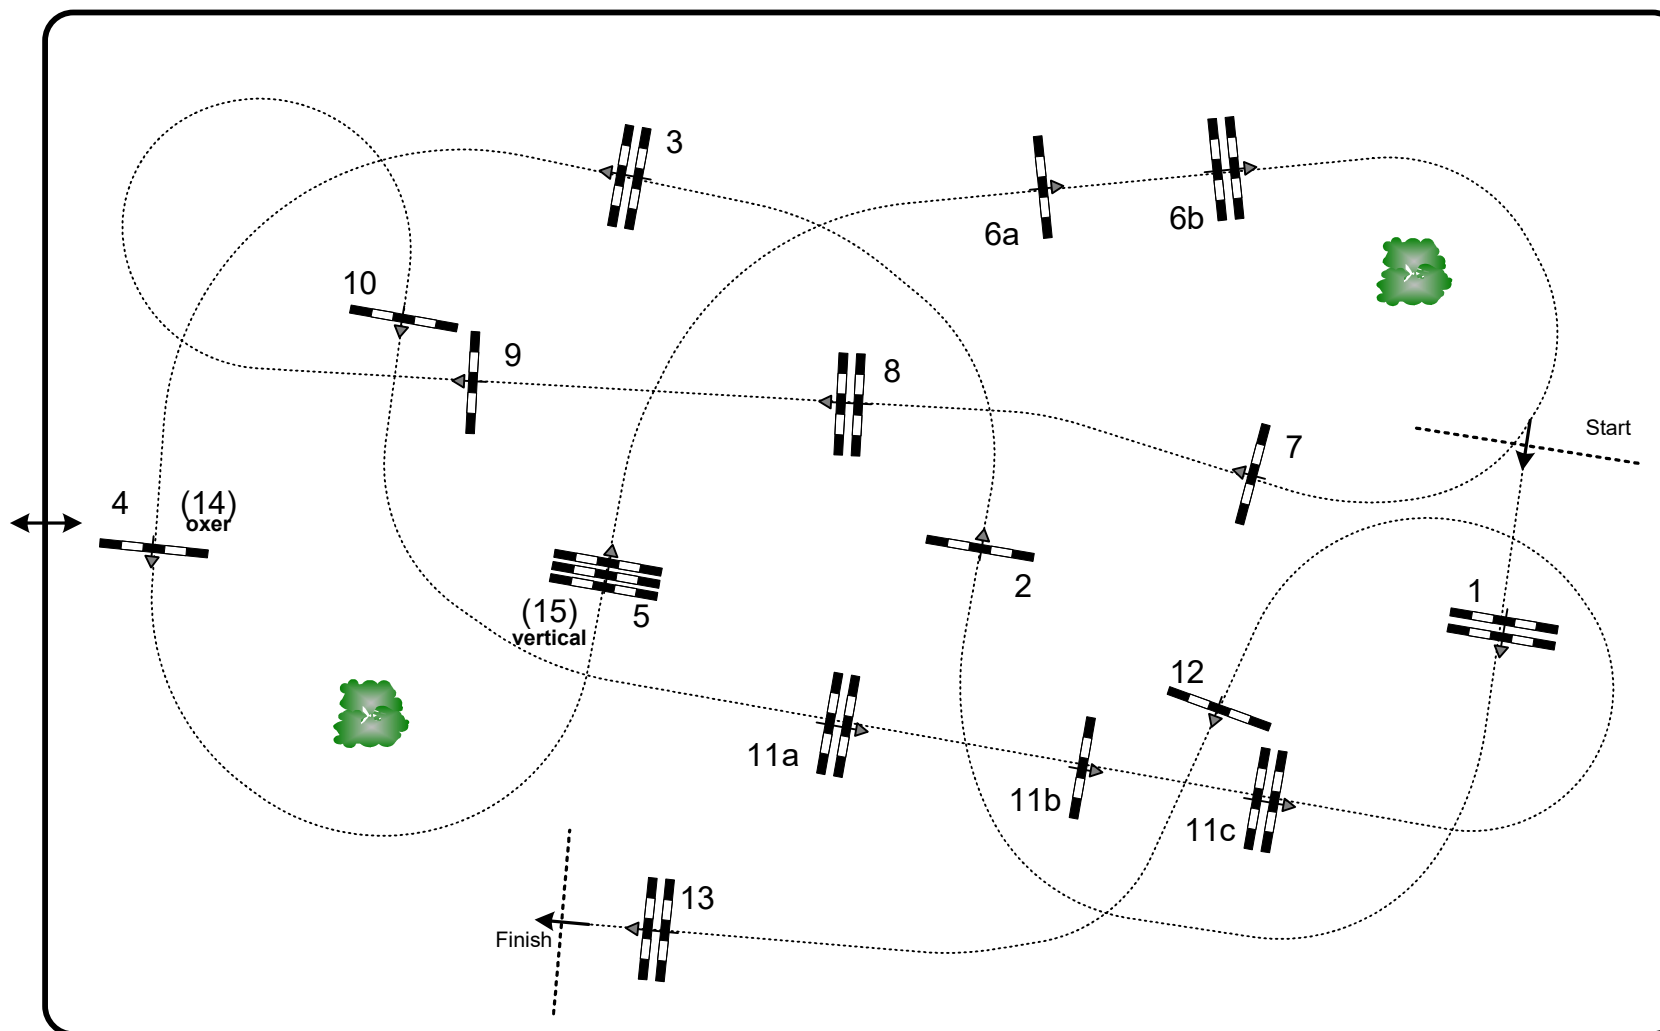

Competition: 19 – CSI 2* W Grand Prix Olomouc – with jump off against the clock

June 25th, 2023

Table: A
 National RG: N/A
 FEI RG / Art. 238.2.2
 Height: 1,55 m

Speed: 375 m/min

Length: 465 m
 Time allowed: 75 sec
 Time limit: 150 sec

Obstacles: 13
 Efforts: 16
 Penalty sec: N/A
 Closed combination: N/A

Jump-off:
(14), (15), 6ab, 1, 2, 3, 11a
 Length: 260 m
 Time allowed: 42 sec
 Time limit: 84 sec