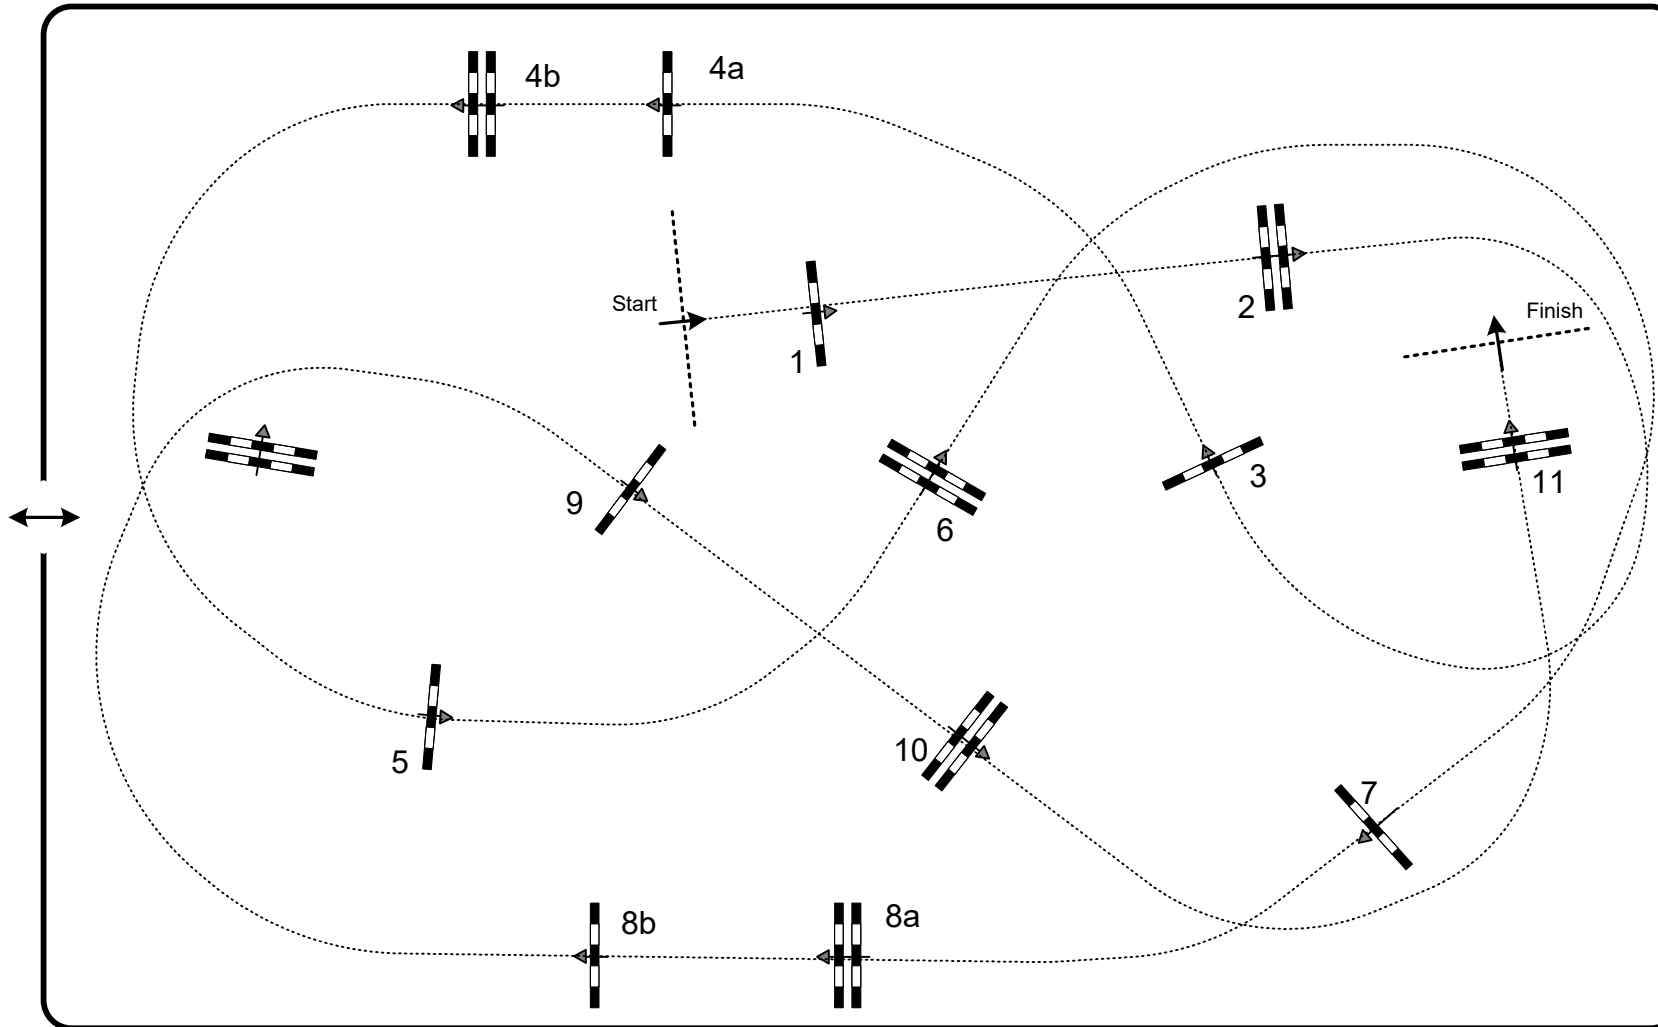

Competition: 6 – CSI amateur-A – Elite Tour 1,10m – against the clock

June 22nd, 2023

Table: A  
 National RG: N/A  
 FEI RG / Art. 238.2.1  
 Height: 1,10 m

Speed: 350 m/min

Length: 460 m  
 Time allowed: 79 sec  
 Time limit: 158 sec

Obstacles: 11  
 Efforts: 13  
 Penalty sec: N/A  
 Closed combination: N/A

Jump-off:  
 N/A  
 Length: 0 m  
 Time allowed: 0 sec  
 Time limit: 0 sec

**BERNARDO COSTA CABRAL**  
 FEI Level 4 Course Designer  
[Info@bernardocostacabral.com](mailto:Info@bernardocostacabral.com)