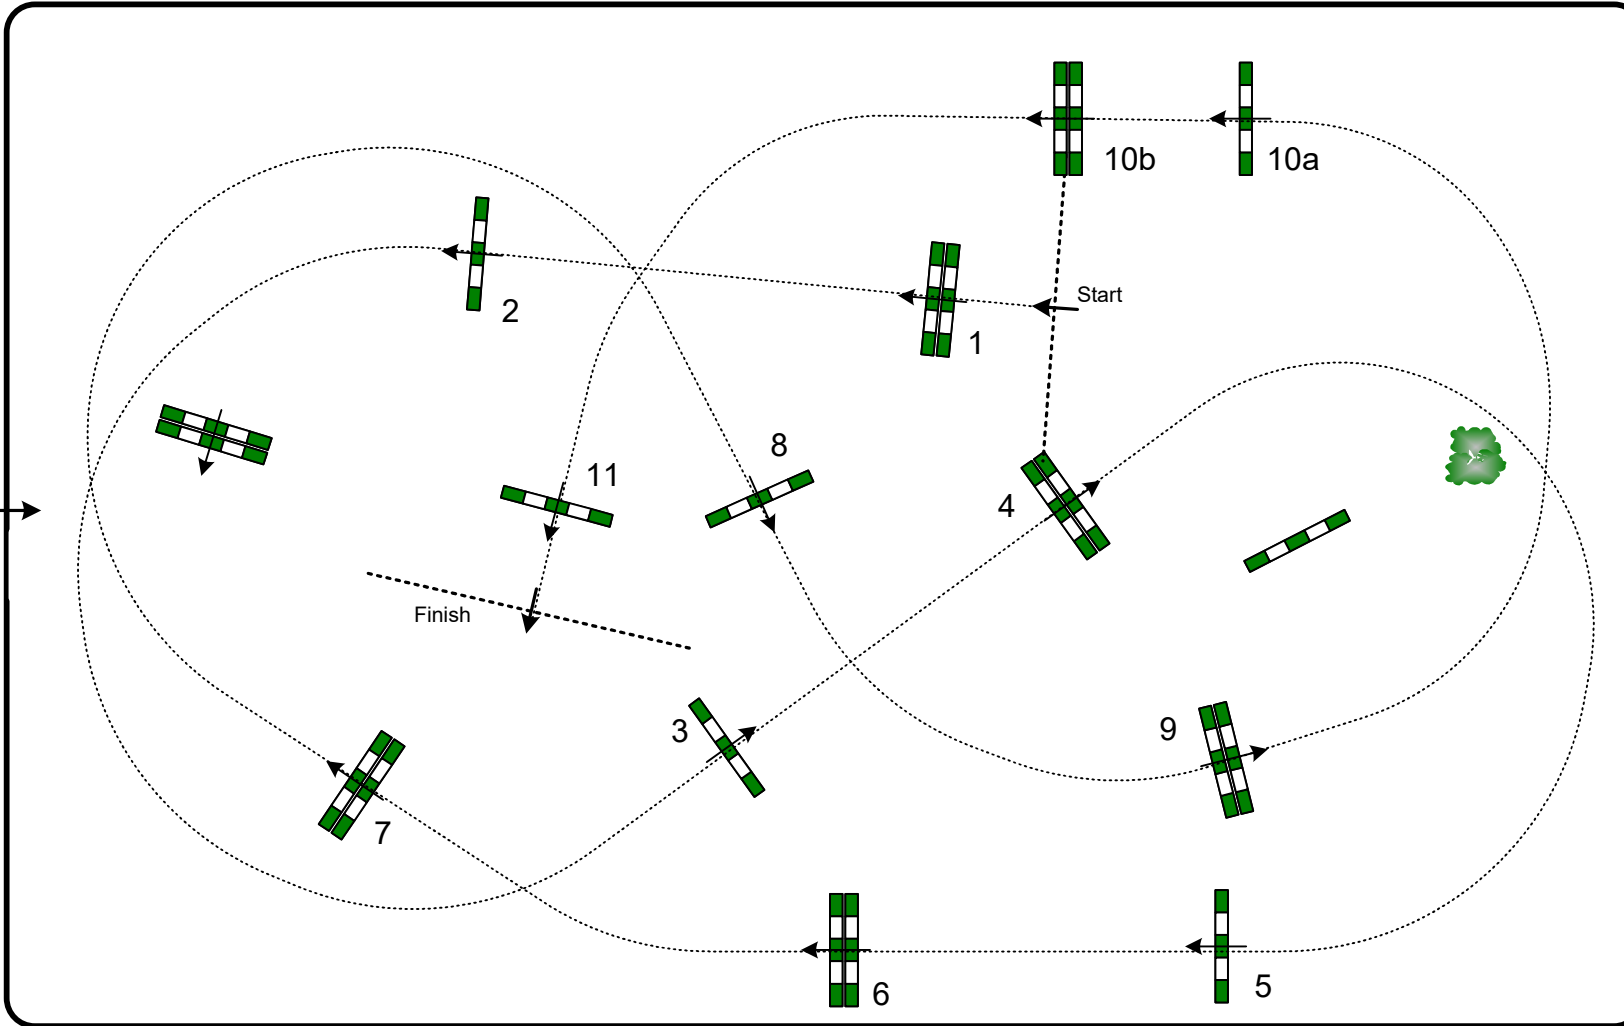

Competition: 7 – CSI YH 6 & 7 year old – against the clock

June 23rd, 2023

Table: A
 National RG: N/A
 FEI RG / Art. 238.2.1
 Height: 1,25 m - 1,30 m

Speed: 350 m/min

Length: 440 m
 Time allowed: 76 sec
 Time limit: 152 sec

Obstacles: 11
 Efforts: 12
 Penalty sec: N/A
 Closed combination: N/A

Jump-off:
 N/A
 Length: 0 m
 Time allowed: 0 sec
 Time limit: 0 sec

BERNARDO COSTA CABRAL
 FEI Level 4 Course Designer
Info@bernardocostacabral.com