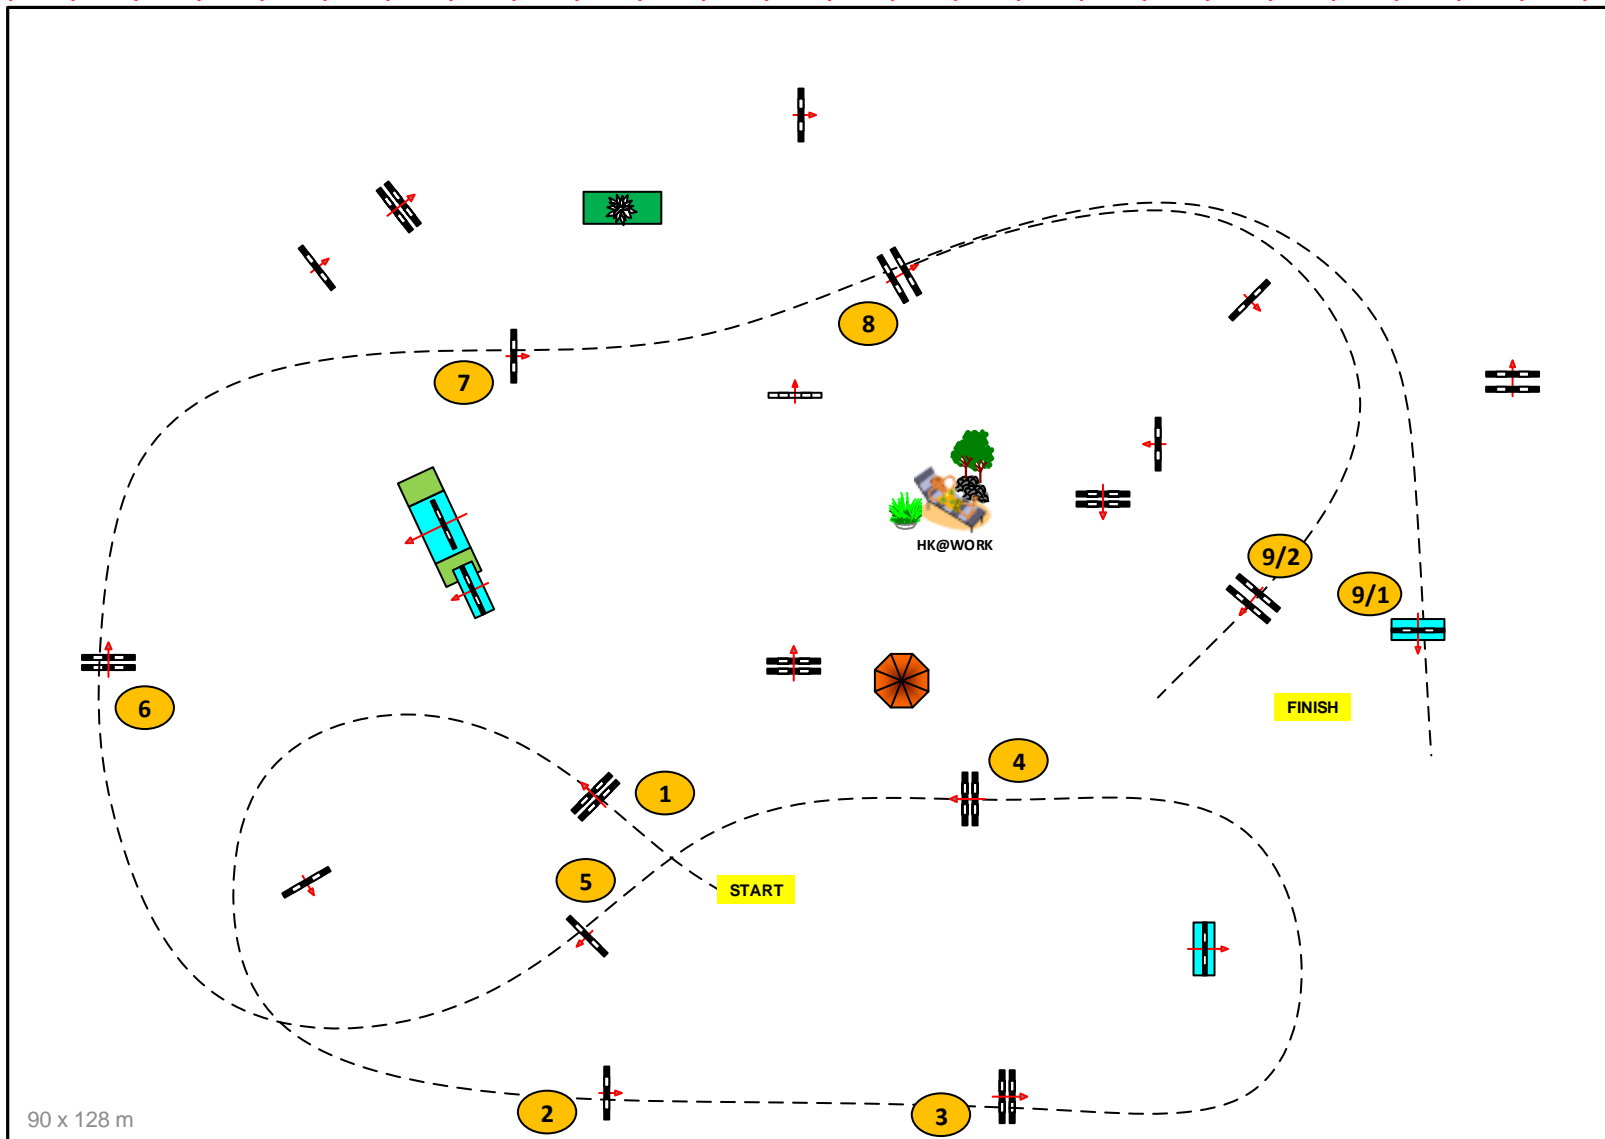

Class No.: 1 Stilspringen 90

Donnerstag, 02. August 2018

0 5 10 15 20 25 30 35 40 45 50 55 60 65 70 75 80 85 90 95 100 105 110 115 120 125

Arena 1

Table: A
National RG: A
FEI RG / Art.
Height: 90 m

Speed: 350 m/min
Length: 420 m
Time allowed: 72 sec
Time limit: 144 sec

Obstacles: 9
Efforts: 9

Jump off:
Length: 0 m
Time allowed: 0 sec
Time limit: 0 sec

90 x 128 m