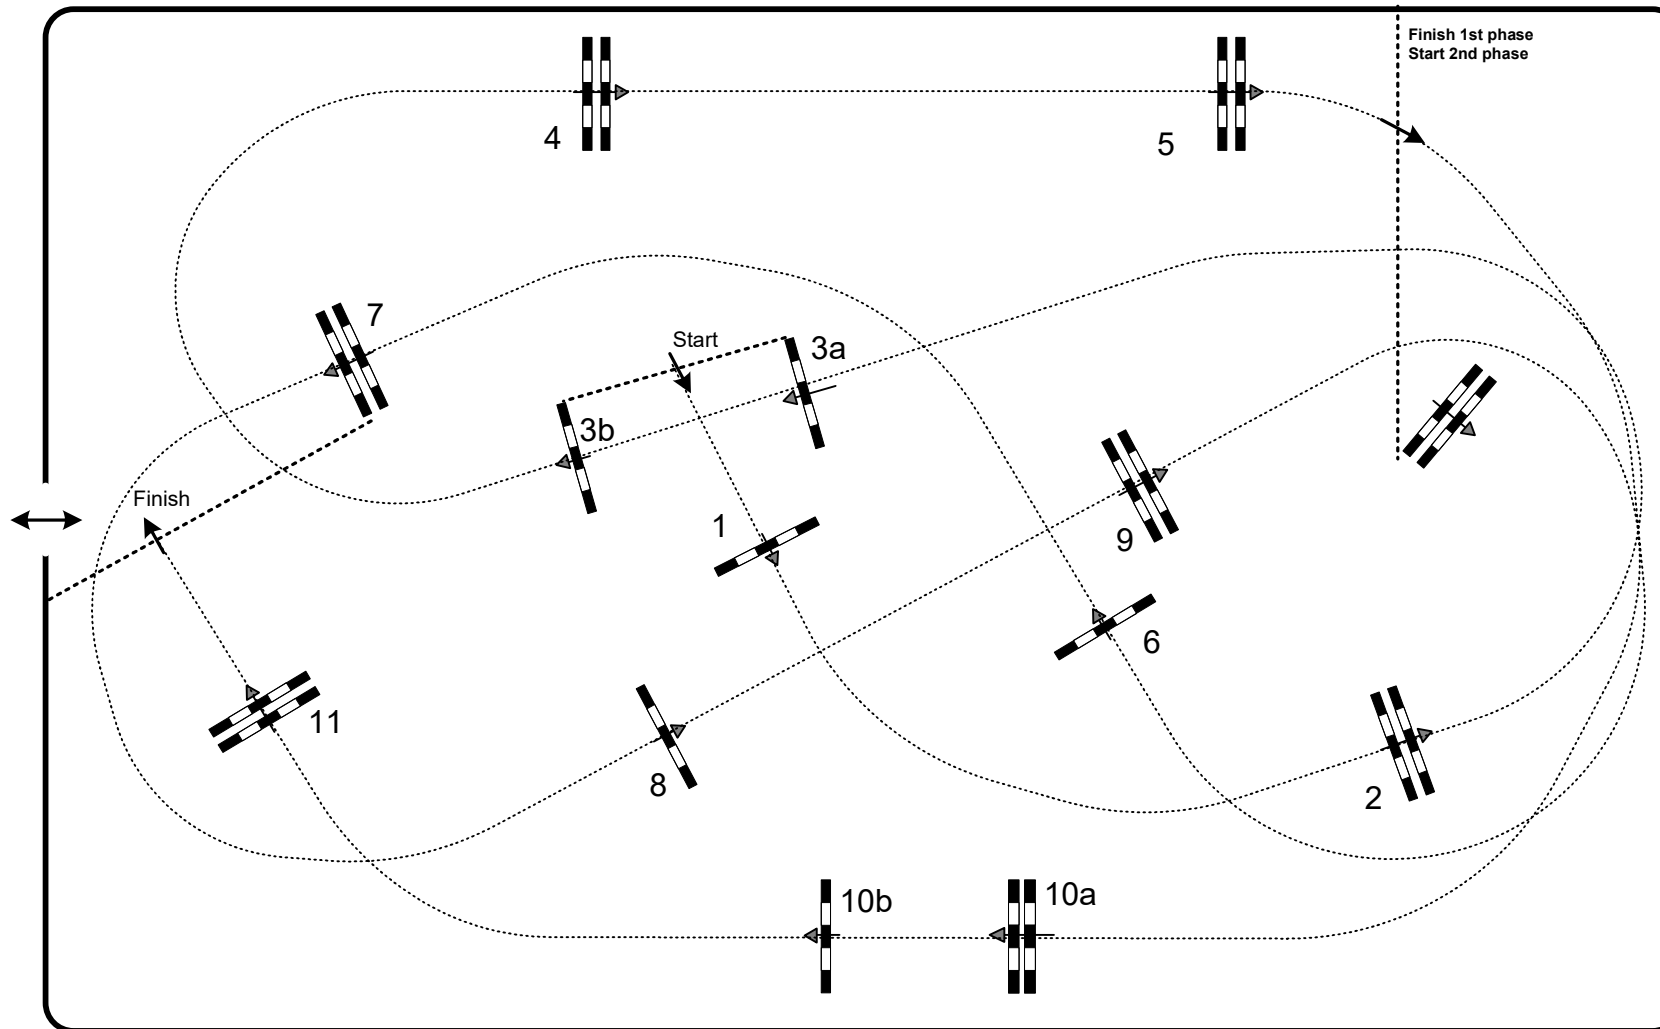

J & T Banka CSI 3* Wcup Olomouc 2022

Competition: 10 – CSIJ A 1,30m – Two Phases – **all go to second phase**

June 23rd, 2022

Table: A
 National RG: N/A
 FEI RG / Art. 274.2.5
 Height: 1,30 m

Speed: 350 m/min
 Length: 230 m
 Time allowed: 40 sec
 Time limit: 80 sec

Obstacles: 5
 Efforts: 6
 Penalty sec: N/A
 Closed combination: N/A

second phase:
6 to 11
 Length: 290 m
 Time allowed: 50 sec
 Time limit: 100 sec

BERNARDO COSTA CABRAL
 FEI Level 4 Course Designer
Info@bernardocostacabral.com