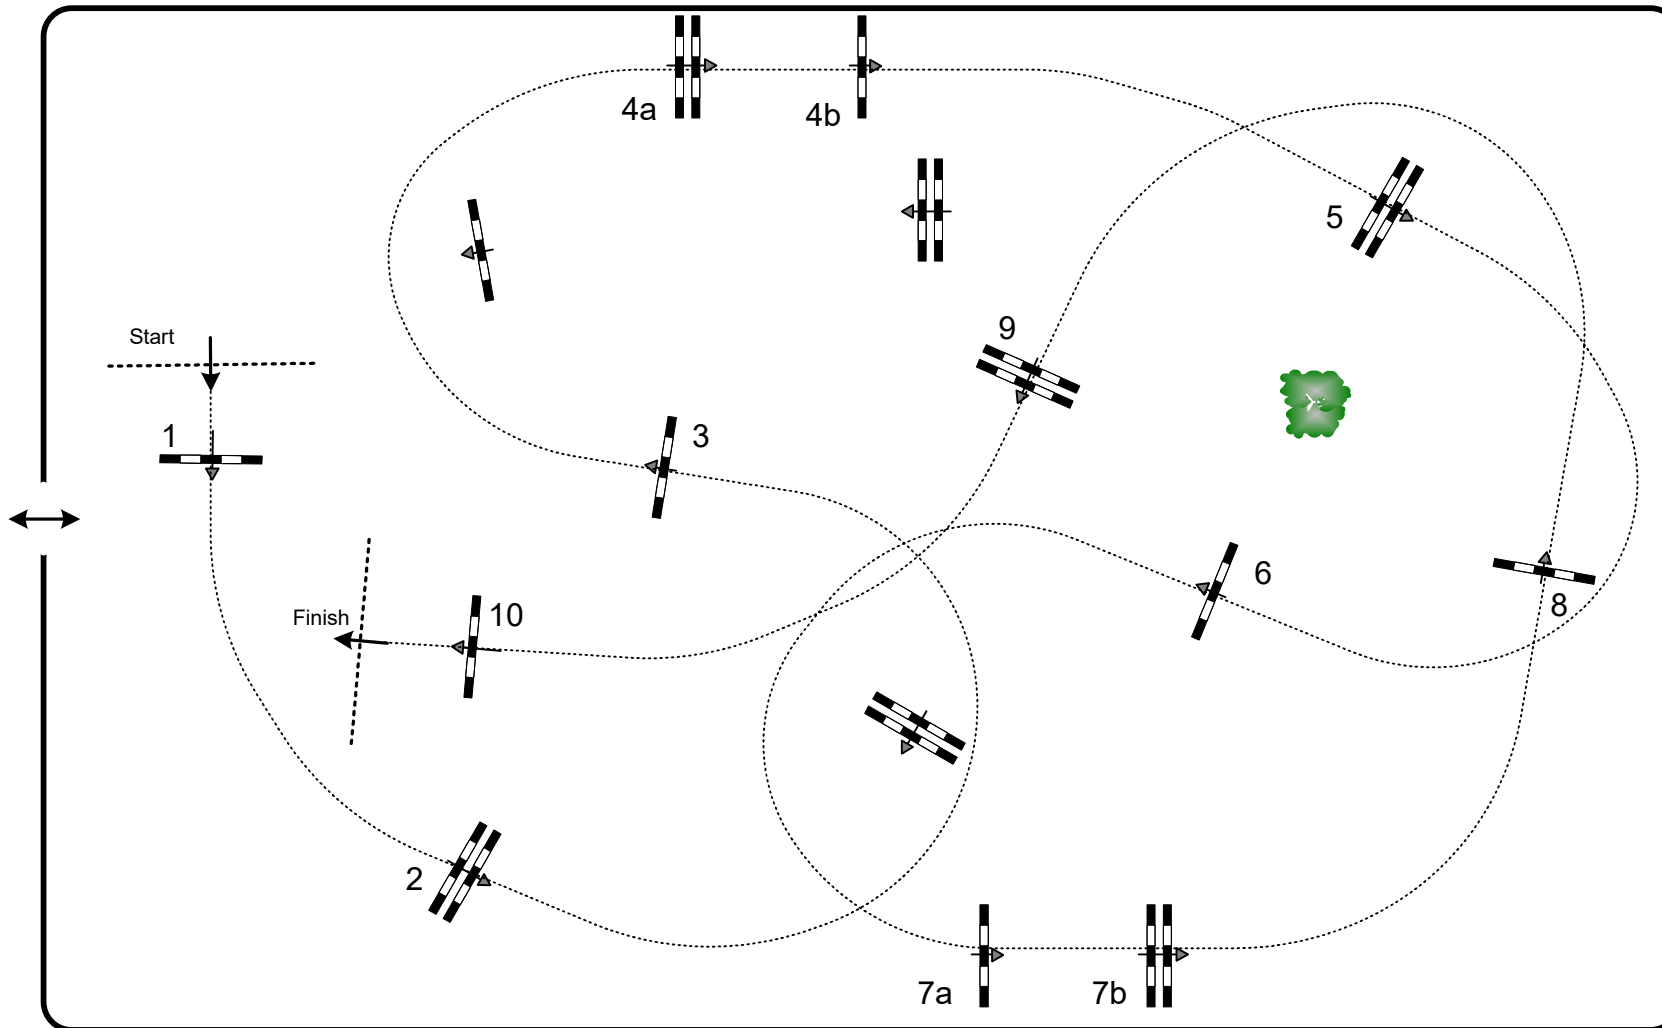

# J & T Banka CSI 3\* Wcup Olomouc 2022

Competition: 11 – CSI 3\* W 1,10m – against the clock

June 24th, 2022

Table: A  
 National RG: N/A  
 FEI RG / Art. 238.2.1  
 Height: 1,10 m

Speed: 350 m/min  
 Length: 400 m  
 Time allowed: 69 sec  
 Time limit: 138 sec

Obstacles: 10  
 Efforts: 12  
 Penalty sec: N/A  
 Closed combination: N/A

jump off:  
 N/A  
 Length: 0 m  
 Time allowed: 0 sec  
 Time limit: 0 sec

BERNARDO COSTA CABRAL  
 Level 4 Course Designer  
[Info@bernardocostacabral.com](mailto:Info@bernardocostacabral.com)