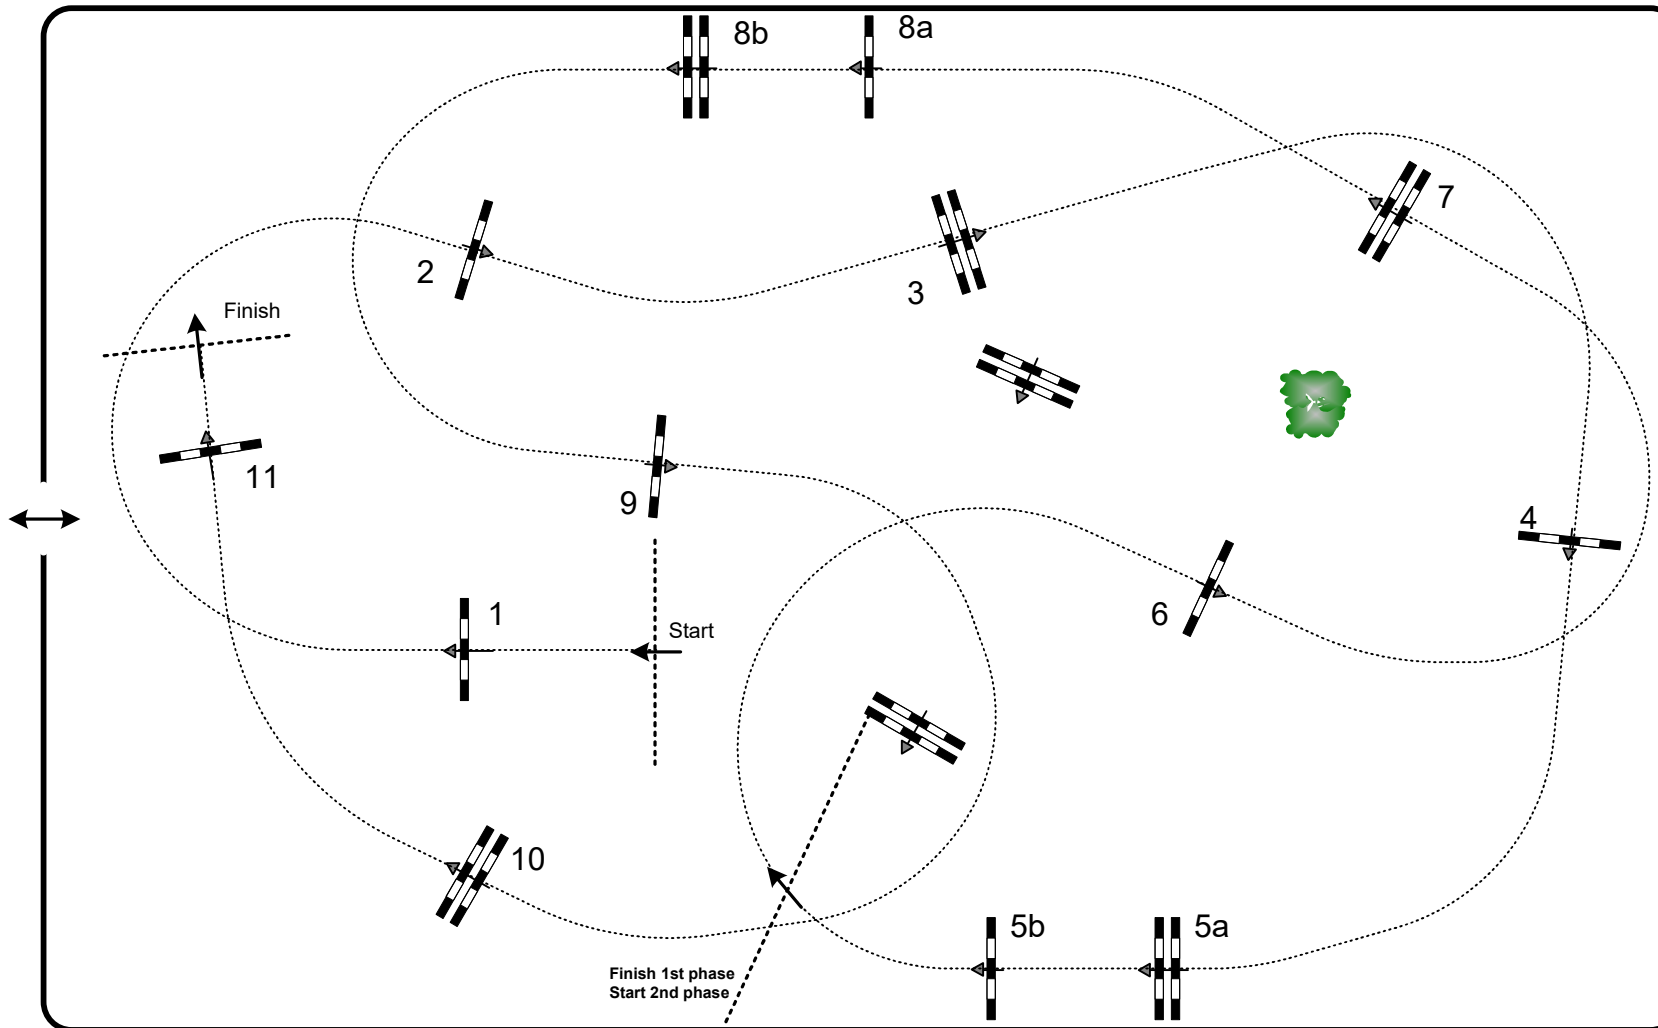

J & T Banka CSI 3* Wcup Olomouc 2022

Competition: 13 – CSI U25 1,40m – two phases – **all go to second phase**

June 24th, 2022

Table: A
 National RG: N/A
 FEI RG / Art. 274.2.5
 Height: 1,40 m

Speed: 350 m/min
 Length: 190 m
 Time allowed: 33 sec
 Time limit: 66 sec

Obstacles: 5
 Efforts: 6
 Penalty sec: N/A
 Closed combination: N/A

second phase :
6 to 11
 Length: 250 m
 Time allowed: 43 sec
 Time limit: 86 sec