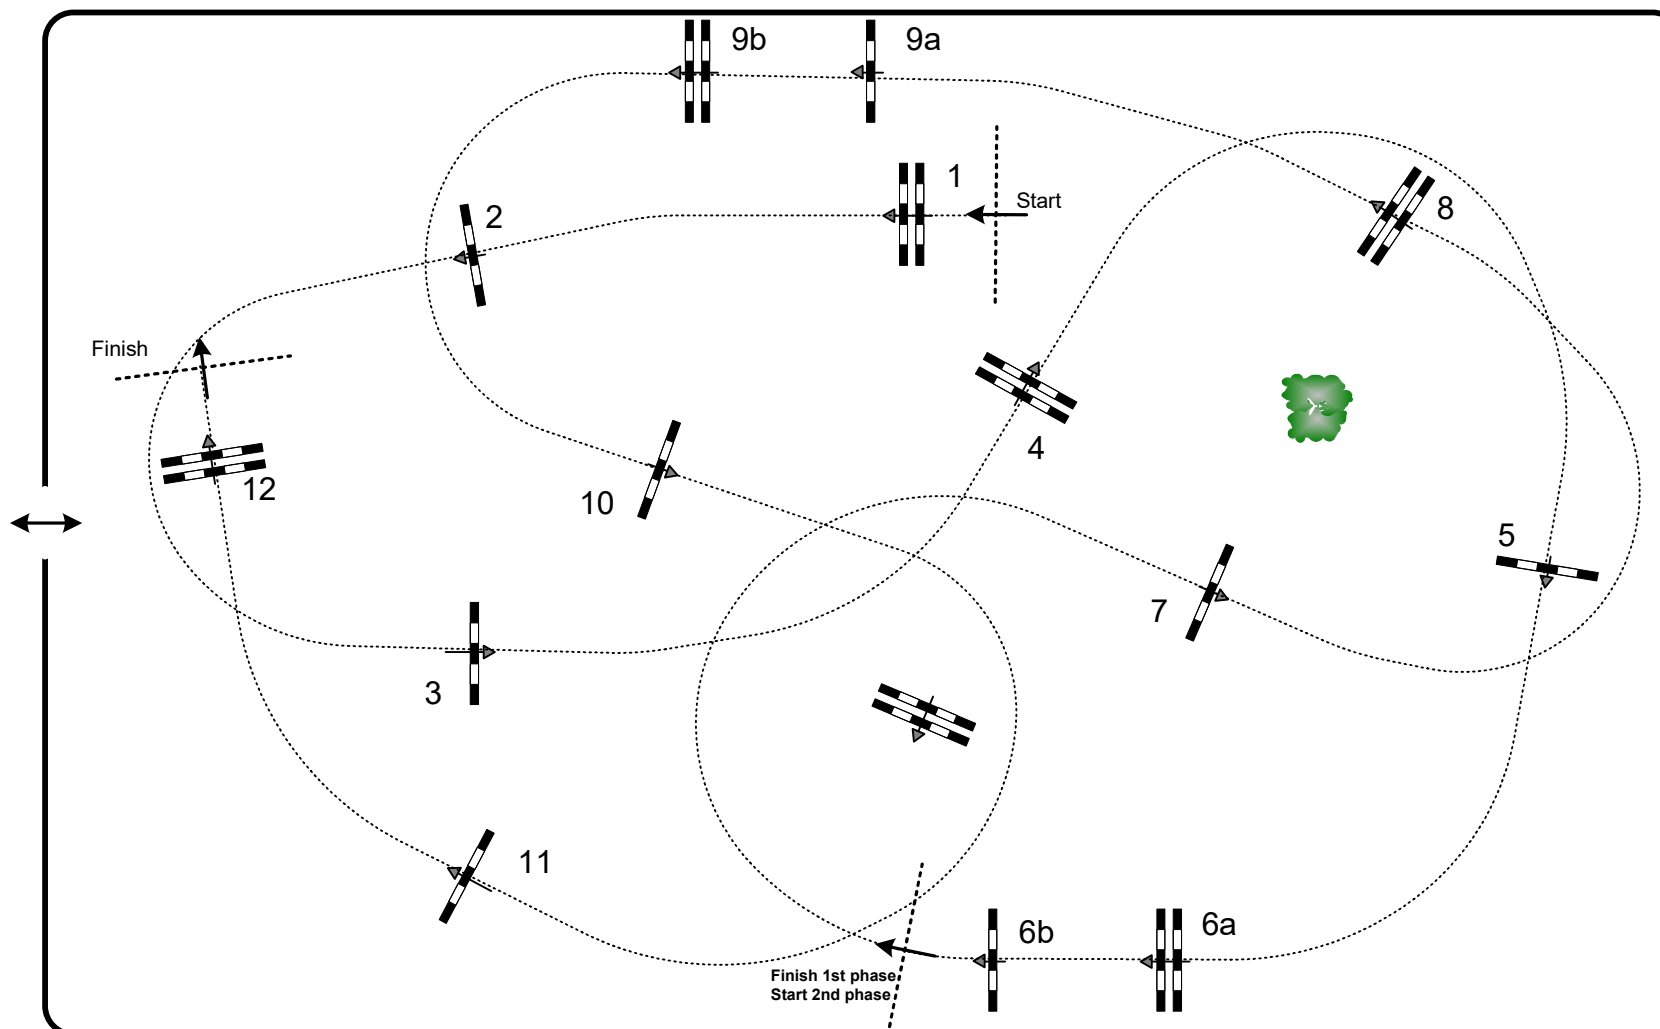

J & T Banka CSI 3* Wcup Olomouc 2022

Competition: 15 – CSI 3* W 1,45m – Two Phases – **all go to second phase**

June 24th, 2022

Table: A
National RG: N/A
FEI RG / Art. 274.2.5
Height: 1,45 m

Speed: 350 m/min

Length: 210 m
Time allowed: 36 sec
Time limit: 72 sec

Obstacles: 6
Efforts: 7
Penalty sec: N/A
Closed combination: N/A

second phase:
7 to 12
Length: 230 m
Time allowed: 40 sec
Time limit: 80 sec