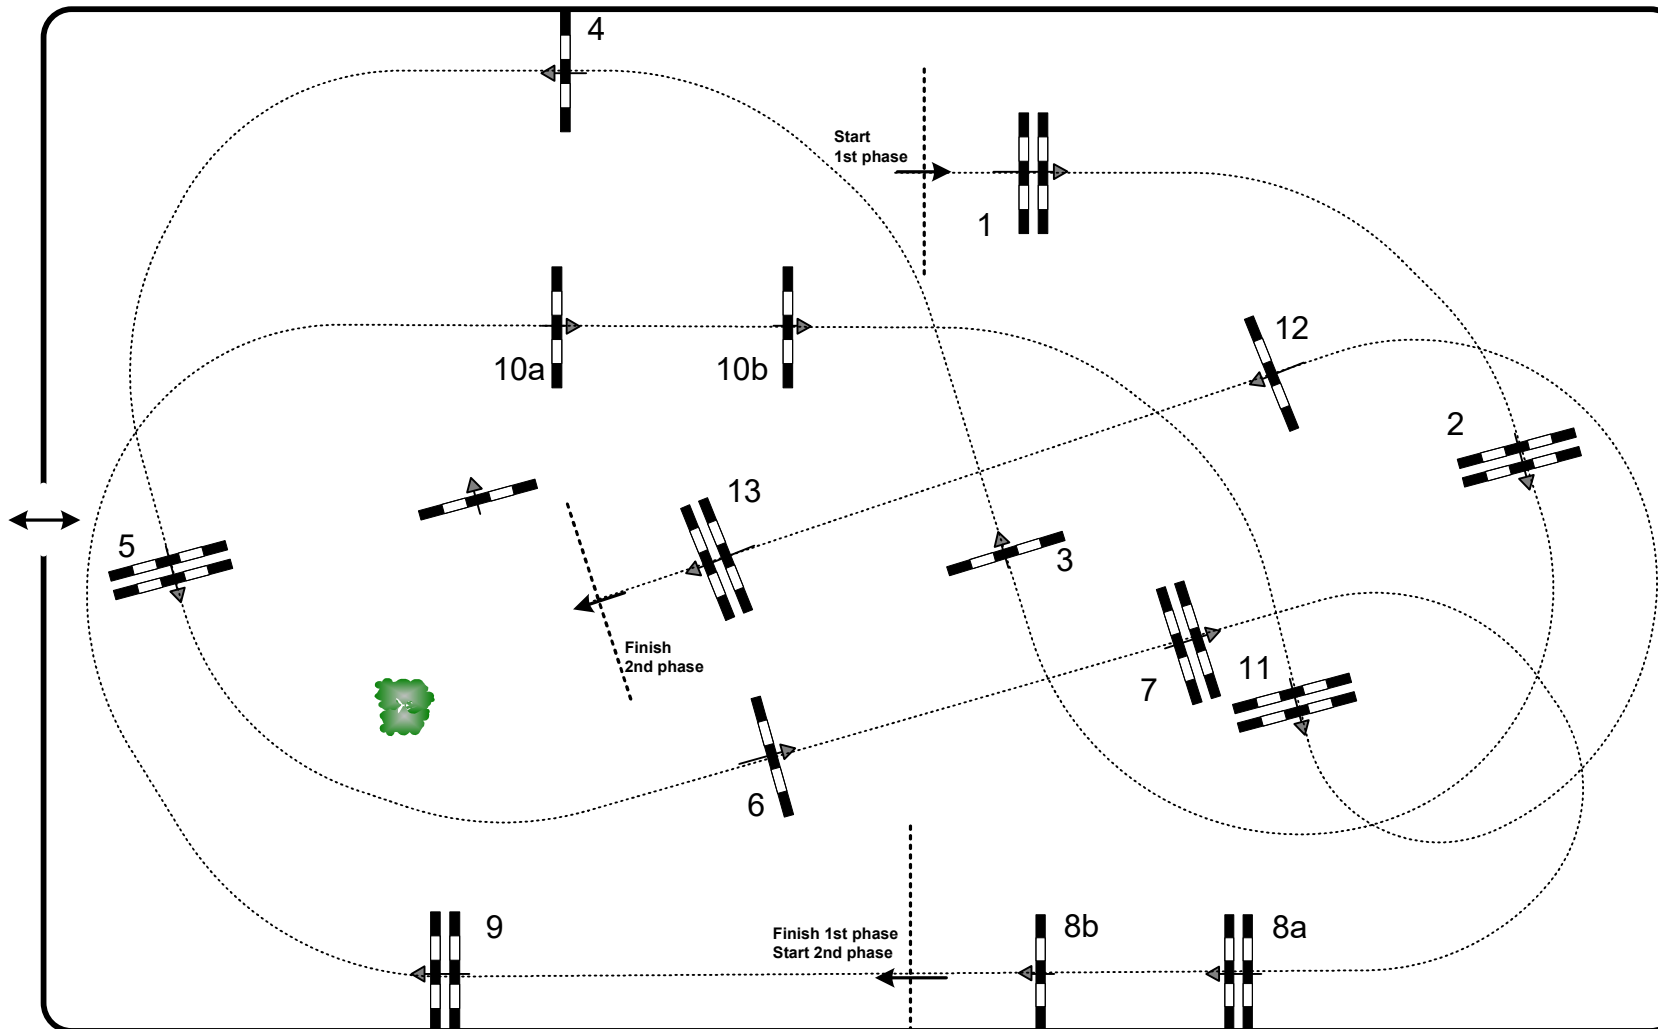

J & T Banka CSI 3* Wcup Olomouc 2022

Competition: 16 – CSI 3* W 1,15m – two phases against the clock

June 25th , 2022

Table: A
 National RG: N/A
 FEI RG / Art. 274.1.5.3
 Height: 1,15 m

Speed: 350 m/min
 Length: 300 m
 Time allowed: 52 sec
 Time limit: 104 sec

Obstacles: 8
 Efforts: 9
 Penalty sec: N/A
 Closed combination: N/A

second phase:
9 to 13
 Length: 210 m
 Time allowed: 36 sec
 Time limit: 72 sec