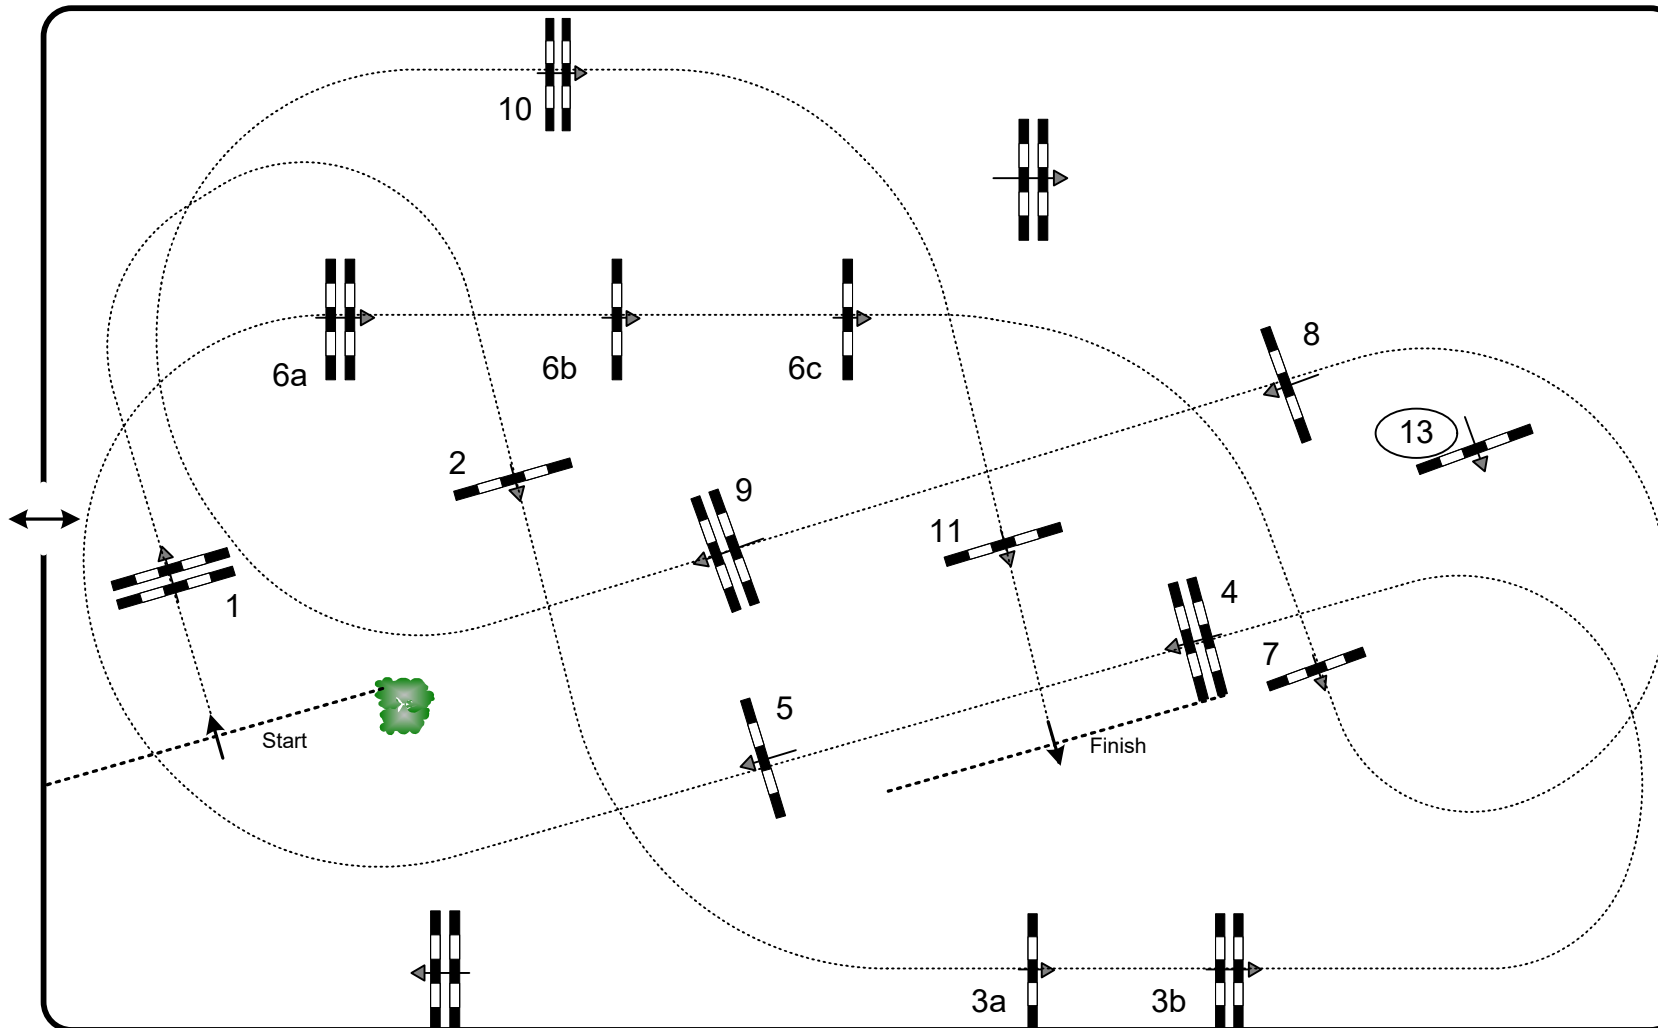

J & T Banka CSI 3* Wcup Olomouc 2022

Competition: 18 – CSI U25 – with jump off against the clock

June 25th , 2022

Table: A
 National RG: N/A
 FEI RG / Art. 238.2.2
 Height: 1,45 m

Speed: 375 m/min
 Length: 490 m
 Time allowed: 79 sec
 Time limit: 158 sec

Obstacles: 11
 Efforts: 14
 Penalty sec: N/A
 Closed combination: N/A

jump off:
1, 2, 3ab, 9, 10, 13
 Length: 280 m
 Time allowed: 45 sec
 Time limit: 90 sec

BERNARDO COSTA CABRAL
 FEI Level 4 Course Designer
Info@bernardocostacabral.com