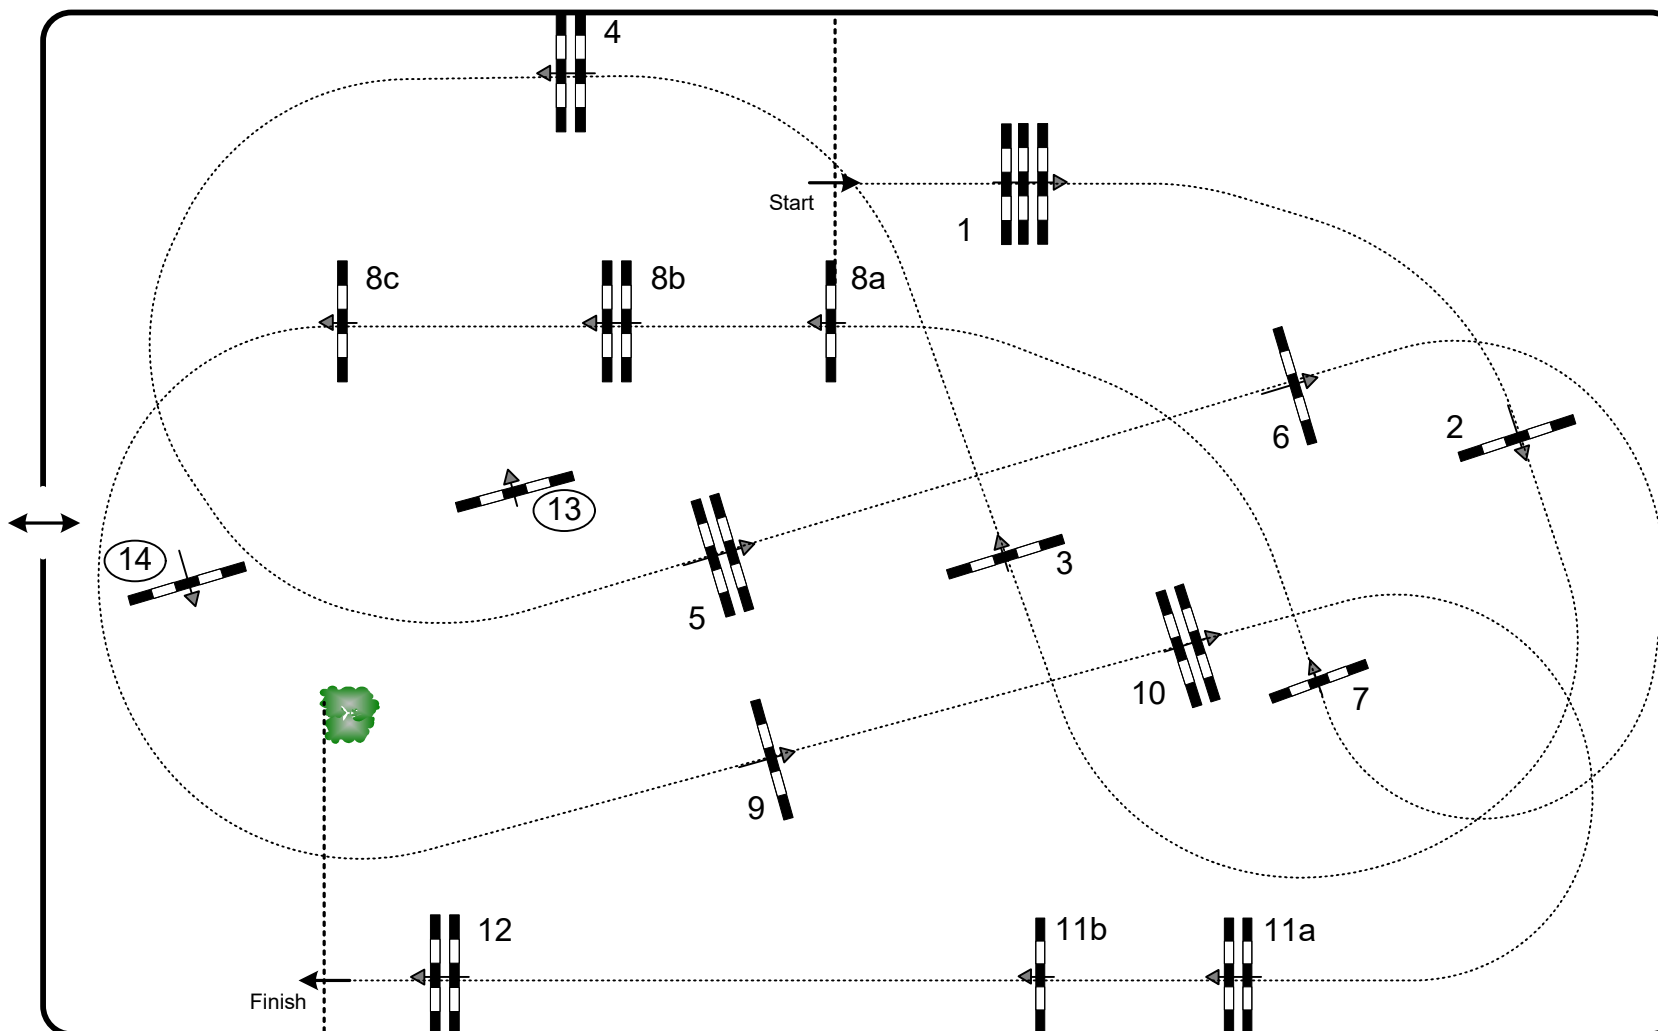

# J & T Banka CSI 3\* Wcup Olomouc 2022

Competition: 19 – CSI 3\* W 1,50m – with jump off – **LR Group D**

June 25th , 2022

Table: A  
 National RG: N/A  
 FEI RG / Art. 238.2.2  
 Height: 1,50 m

Speed: 375 m/min

Length: 510 m  
 Time allowed: 82 sec  
 Time limit: 164 sec

Obstacles: 12  
 Efforts: 15  
 Penalty sec: N/A  
 Closed combination: N/A

Jump-off:  
 4, 5, 6, 11ab, 13, 14, 10  
 Length: 300 m  
 Time allowed: 48 sec  
 Time limit: 96 sec