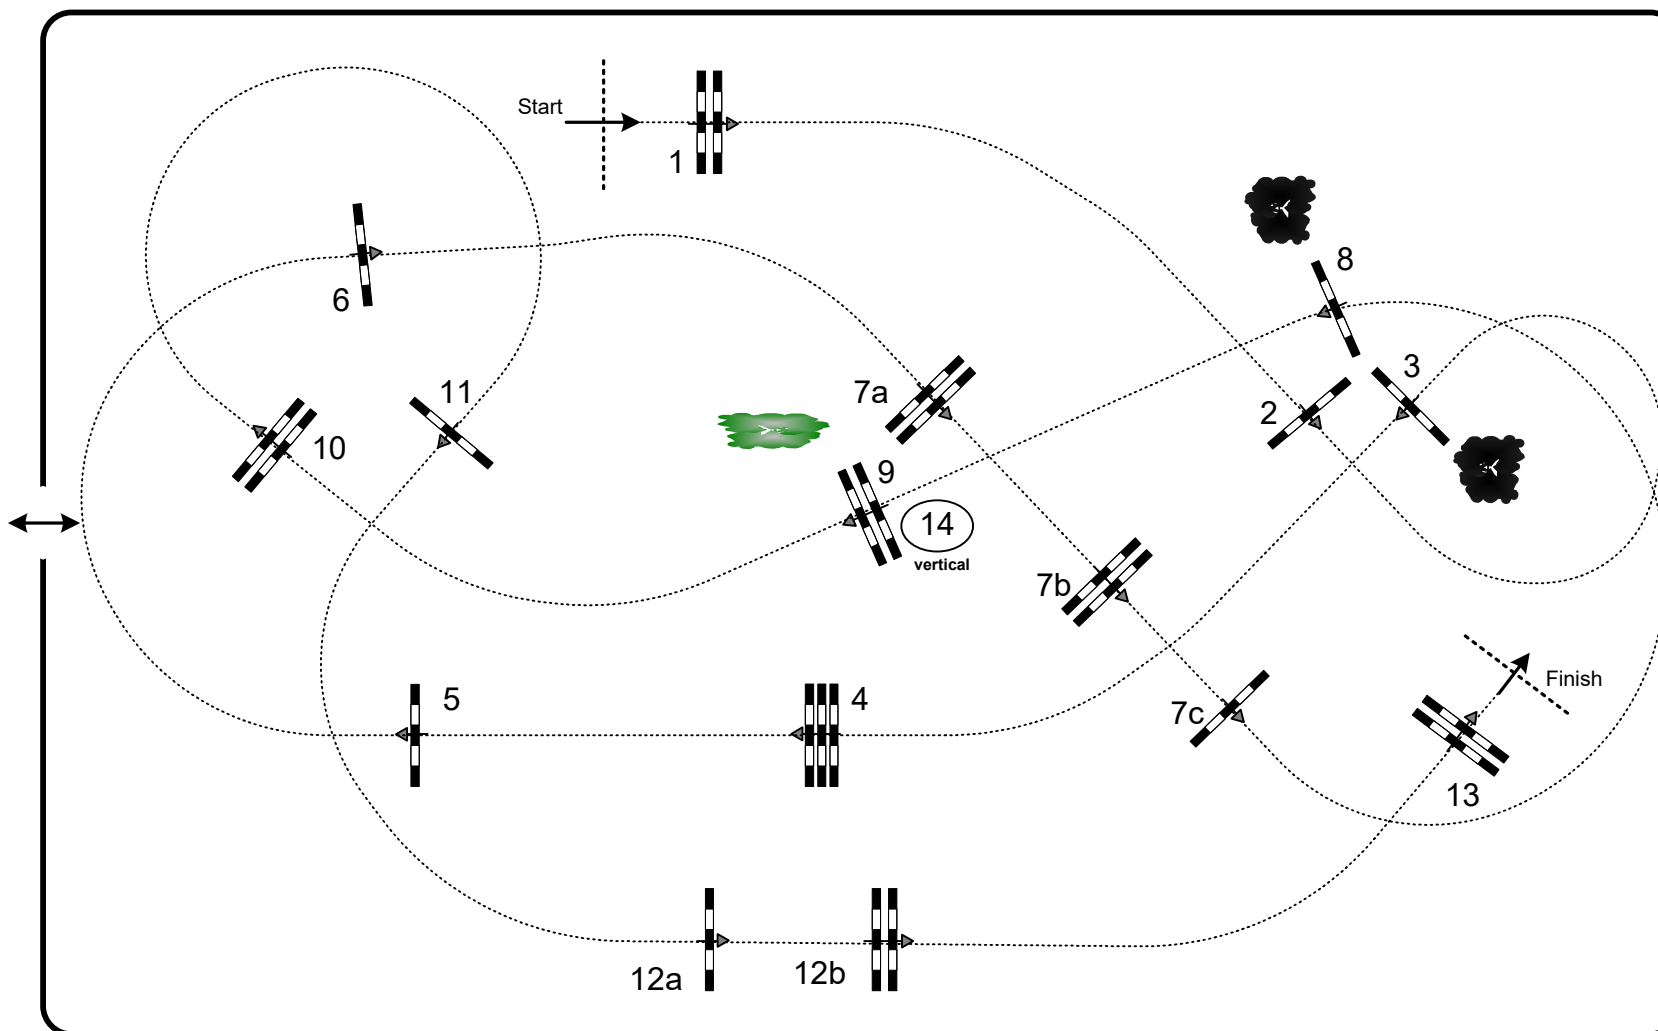

J & T Banka CSI 3* Wcup Olomouc 2022

Competition: 22 – CSI 3* WCup 1,55m Grand Prix – with jump off – **LR Group C**

June 26th, 2022

Table: A
National RG: N/A
FEI RG / Art. 238.2.2
Height: 1,55 m

Speed: 375 m/min

Length: 480 m
Time allowed: 77 sec
Time limit: 154 sec

Obstacles: 13
Efforts: 16
Penalty sec: N/A
Closed combination: N/A

Jump-off:
4, 10, 11, 12ab, 14, 1, 2
Length: 280 m
Time allowed: 45 sec
Time limit: 90 sec