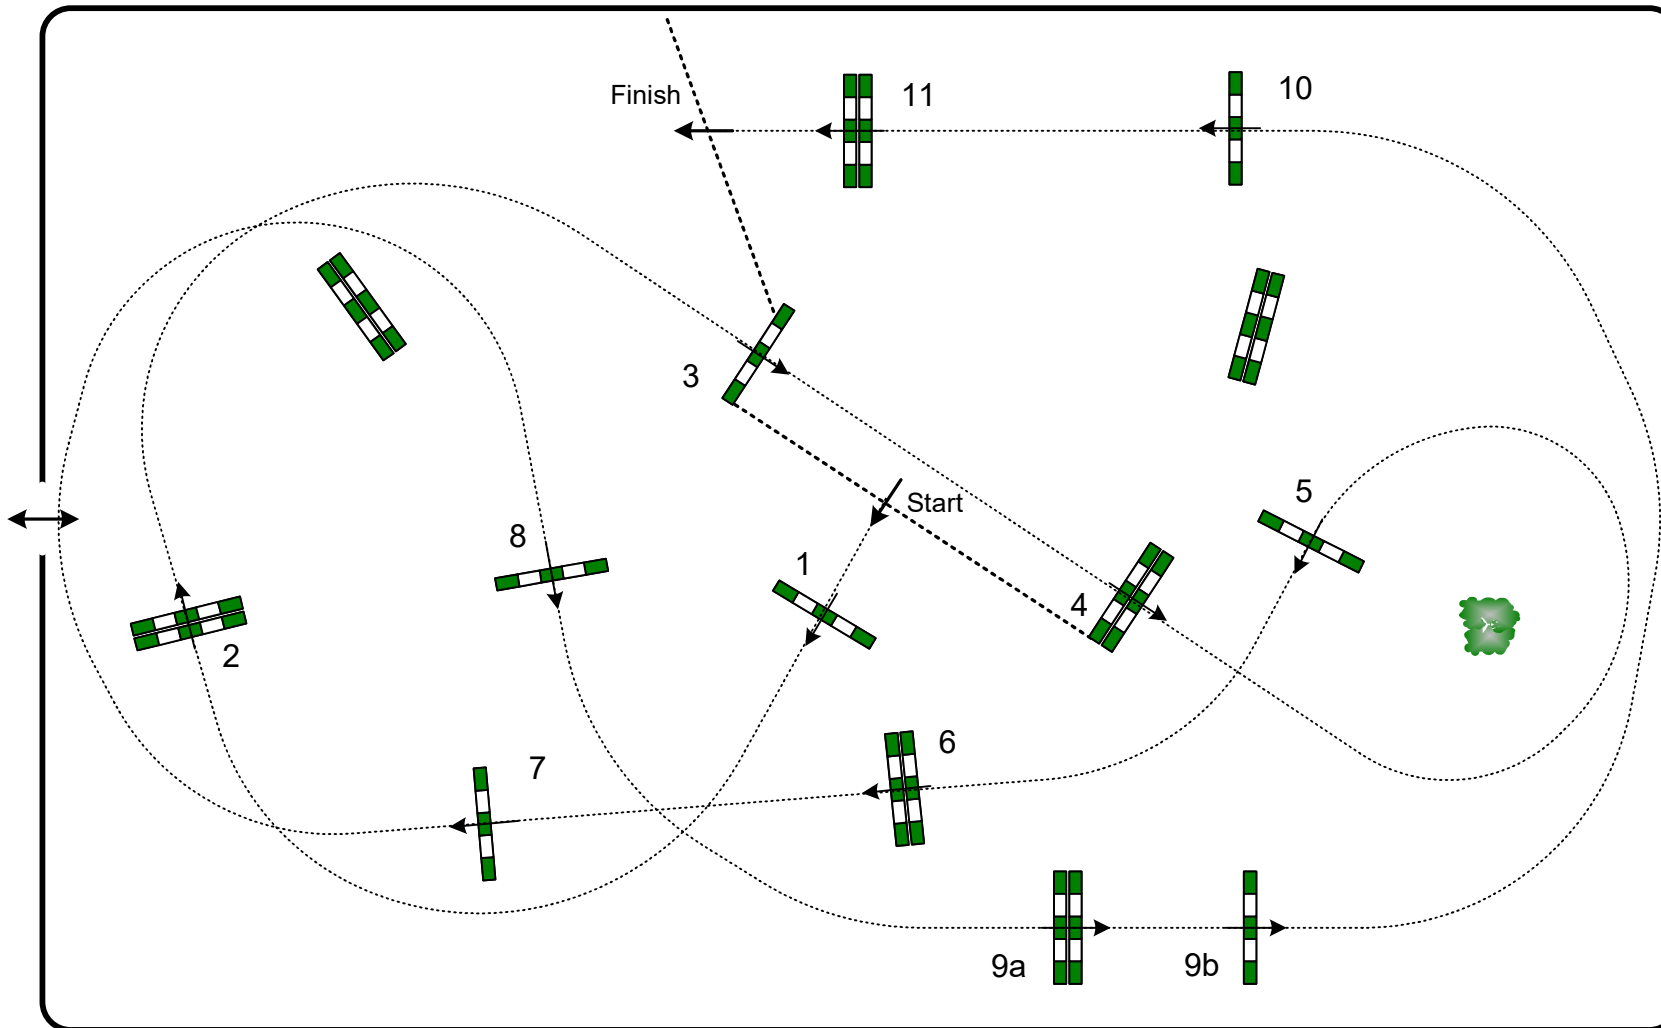

# J & T Banka CSI 3\* Wcup Olomouc 2022

Competition: 2 – CSI 3\* W – 1,20 m – against the clock

June 22nd, 2022

Table: A  
 National RG: N/A  
 FEI RG / Art. 238.2.1  
 Height: 1,20 m

Speed: 350 m/min  
 Length: 430 m  
 Time allowed: 74 sec  
 Time limit: 148 sec

Obstacles: 11  
 Efforts: 12  
 Penalty sec: N/A  
 Closed combination: N/A

Jump-off:  
 N/A  
 Length: 0 m  
 Time allowed: 0 sec  
 Time limit: 0 sec