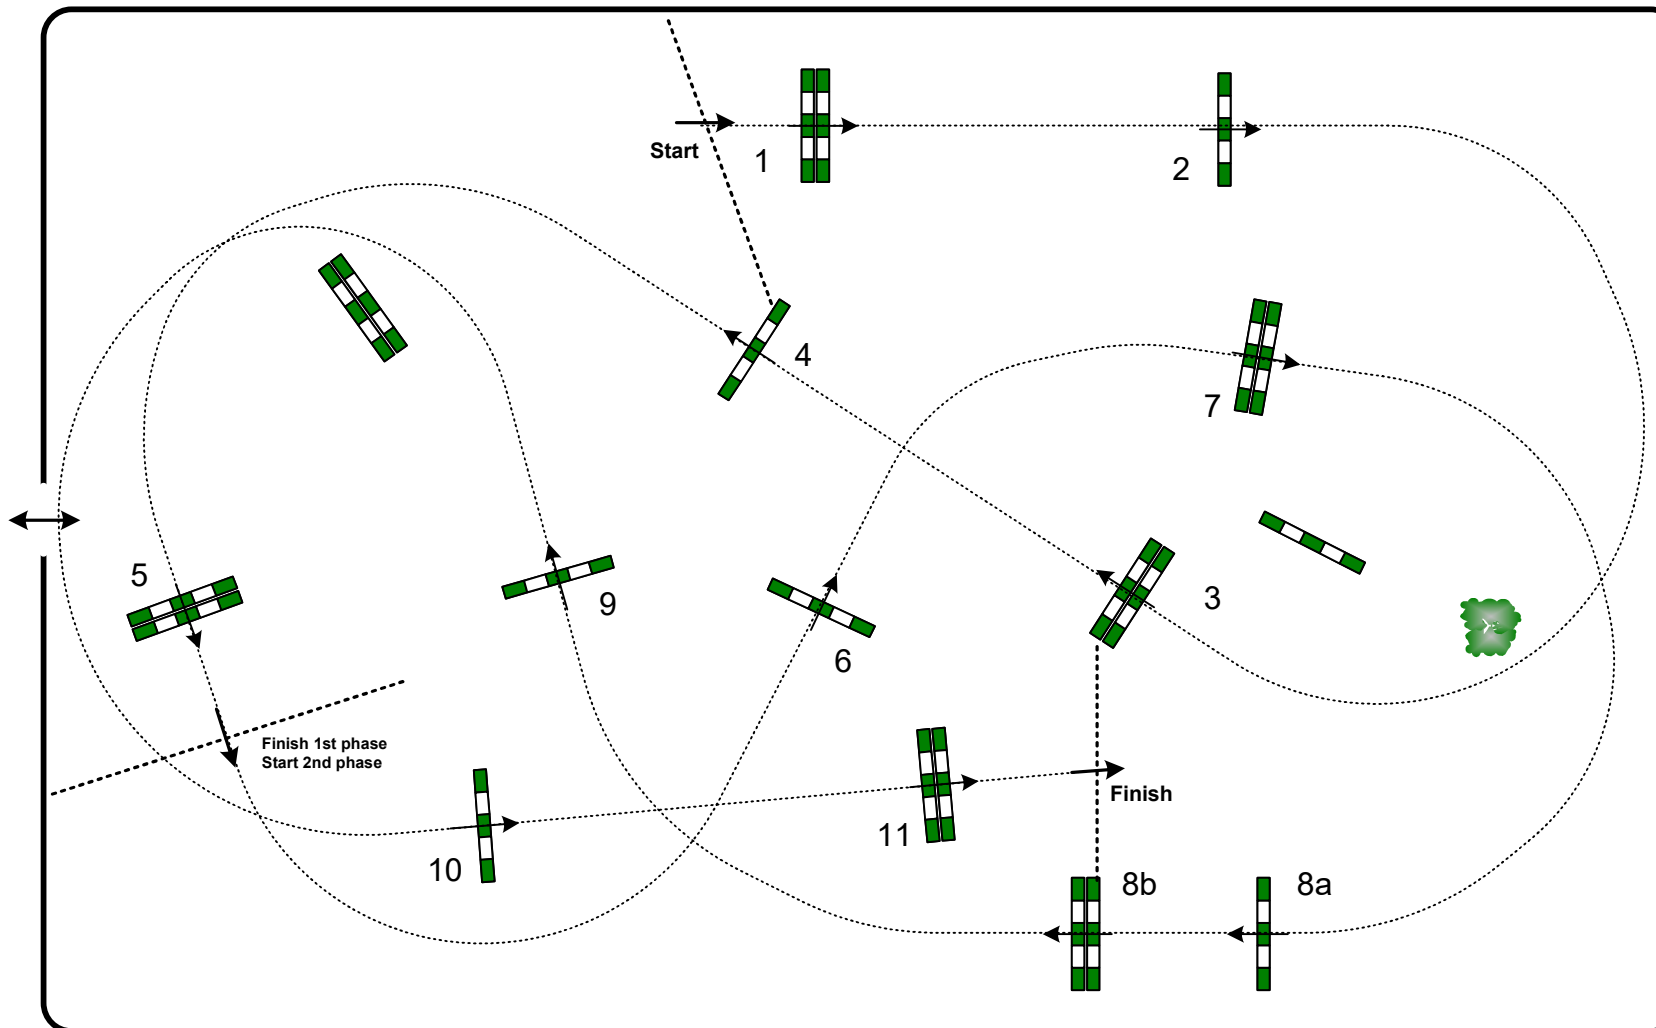

# J & T Banka CSI 3\* Wcup Olomouc 2022

Competition: 3 – CSI YH1\* - two phases – **all go to second phase**

June 22nd, 2022

Table: A  
 National RG: N/A  
 FEI RG / Art. 274.2.5  
 Height: 1,25 m - 1,30 m

Speed: 350 m/min  
 Length: 200 m  
 Time allowed: 35 sec  
 Time limit: 70 sec

Obstacles: 5  
 Efforts: 5  
 Penalty sec: N/A  
 Closed combination: N/A

second phase:  
6 to 11  
 Length: 260 m  
 Time allowed: 45 sec  
 Time limit: 90 sec