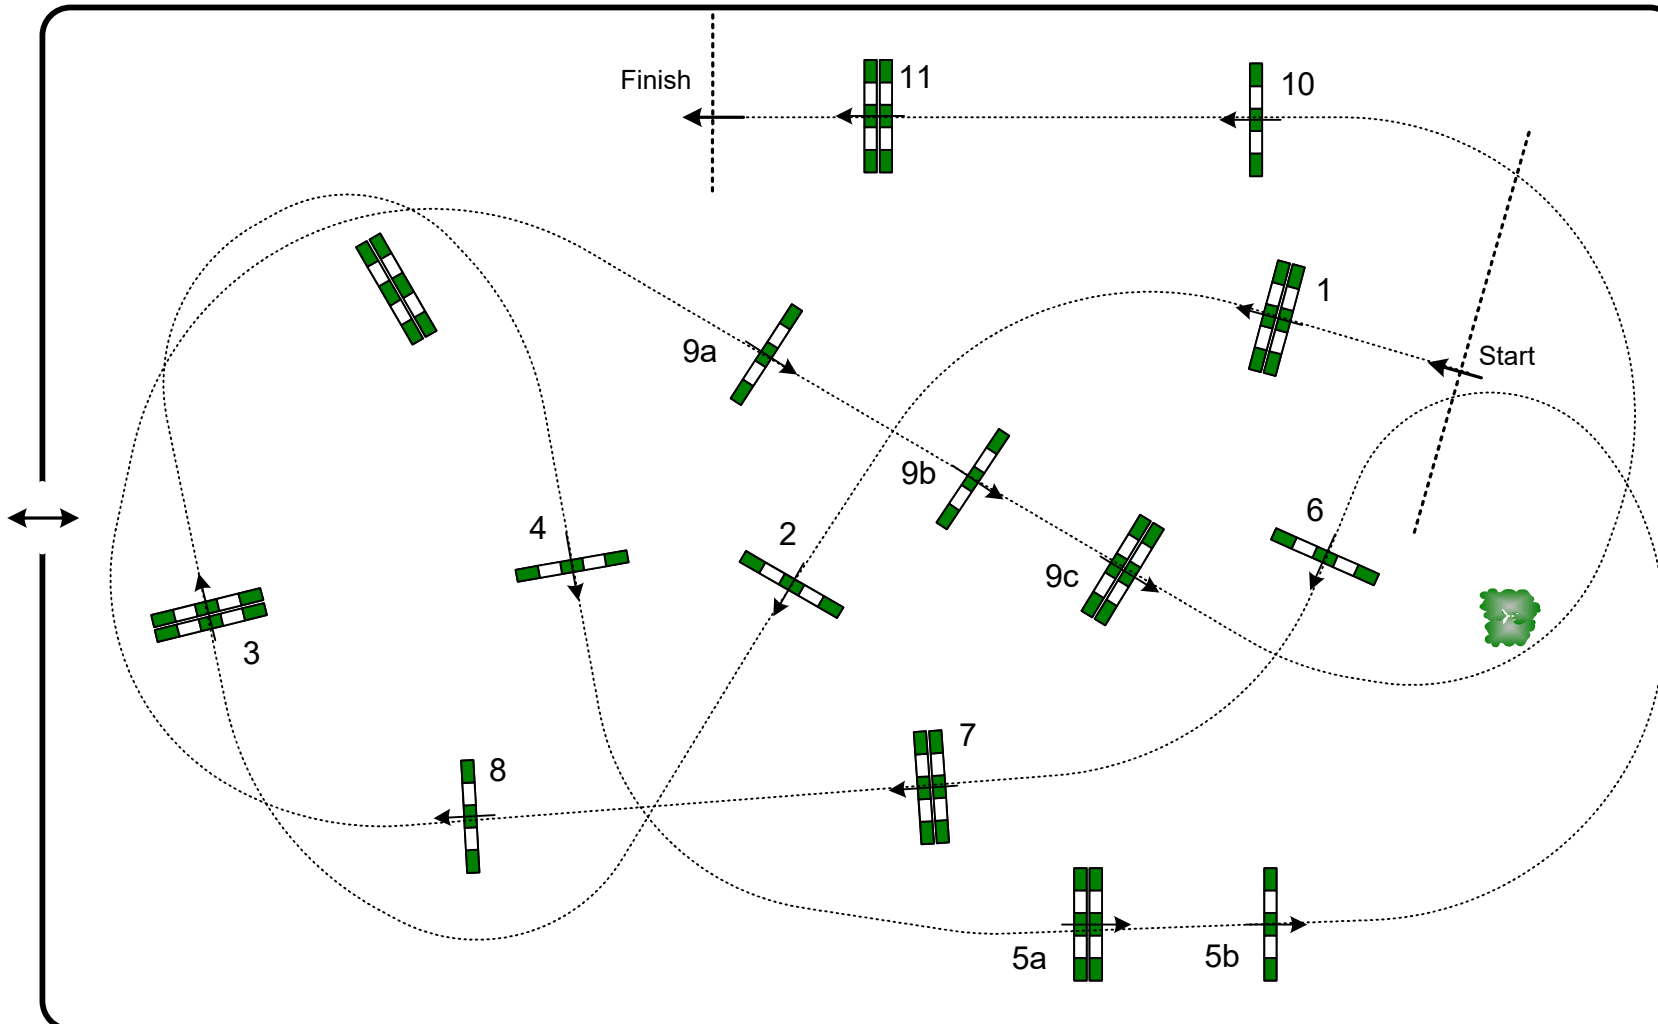

J & T Banka CSI 3* Wcup Olomouc 2022

Competition: 5 – CSI U25 1,35m – against the clock

June 22nd, 2022

Table: A
National RG: N/A
FEI RG / Art. 238.2.1
Height: 1,35 m

Speed: 350 m/min

Length: 450 m
Time allowed: 78 sec
Time limit: 156 sec

Obstacles: 11
Efforts: 13
Penalty sec: N/A
Closed combination: N/A

Jump-off:
N/A
Length: 0 m
Time allowed: 0 sec
Time limit: 0 sec

BERNARDO COSTA CABRAL
FEI Level 4 Course Designer
Info@bernardocostacabral.com 