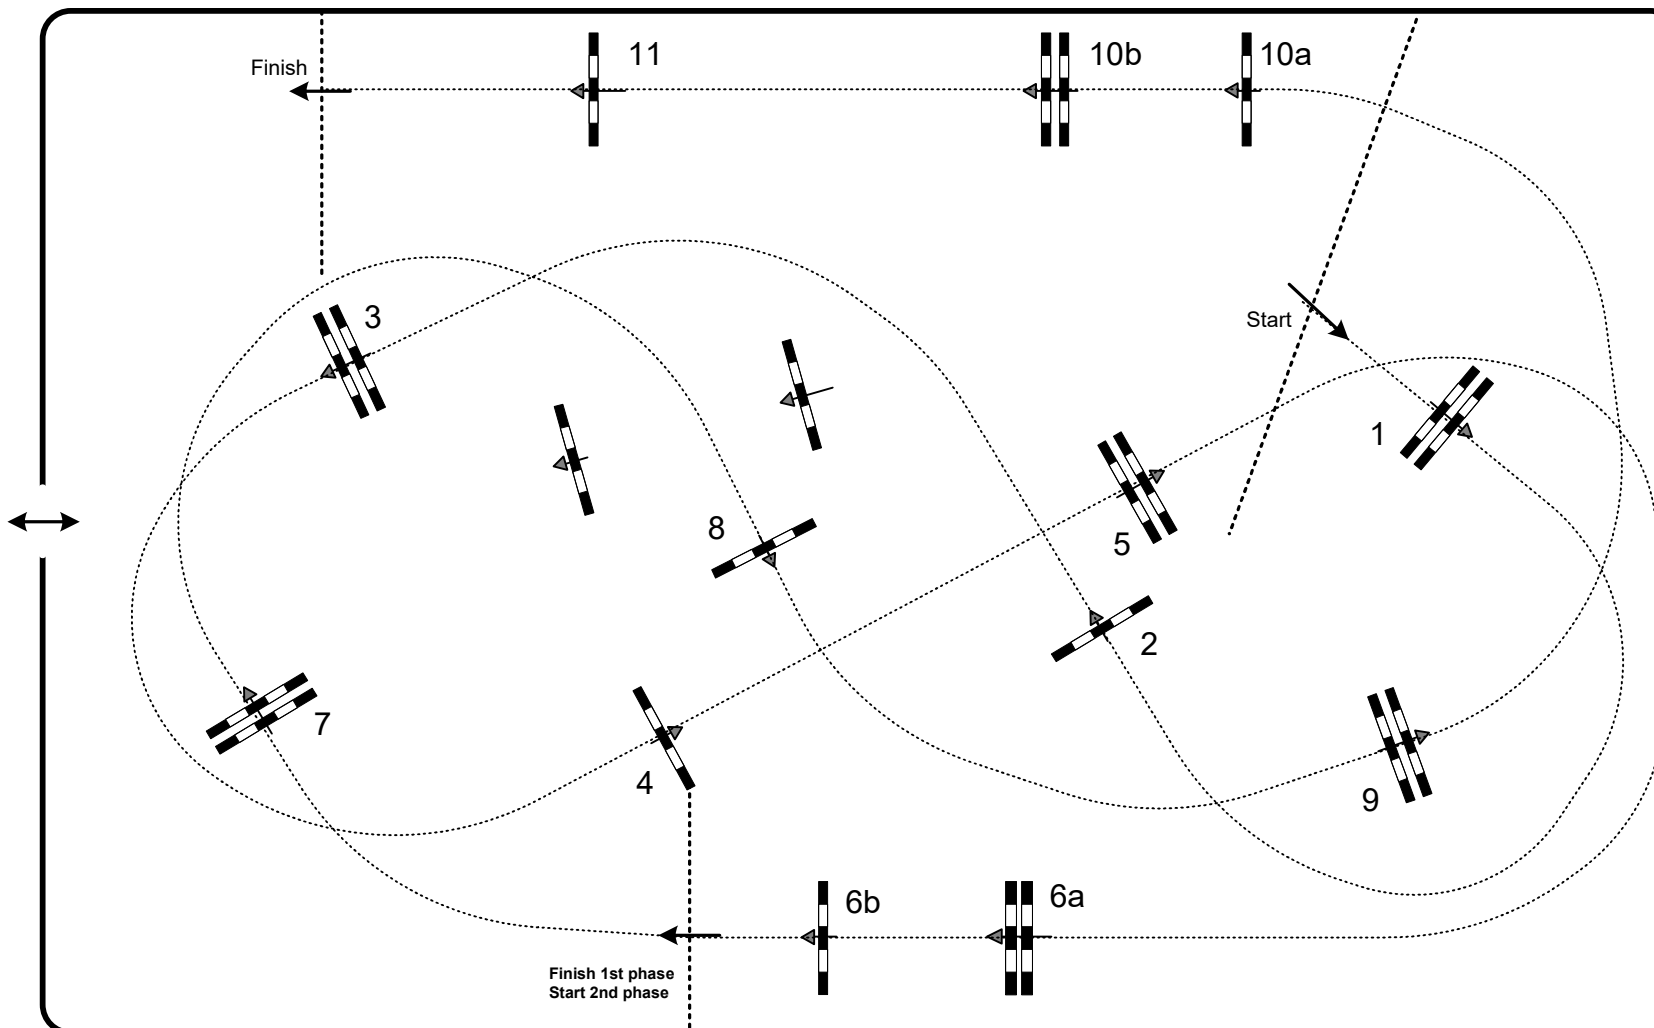

J & T Banka CSI 3* Wcup Olomouc 2022

Competition: 6 – CSI 3* W 1,25m – two phases – **all go to second phase**

June 23rd, 2022

Table: A
National RG: N/A
FEI RG / Art. 274.2.5
Height: 1,25 m

Speed: 350 m/min

Length: 270 m
Time allowed: 47 sec
Time limit: 94 sec

Obstacles: 6
Efforts: 7
Penalty sec: N/A
Closed combination: N/A

second phase:
7 to 11
Length: 205 m
Time allowed: 36 sec
Time limit: 72 sec