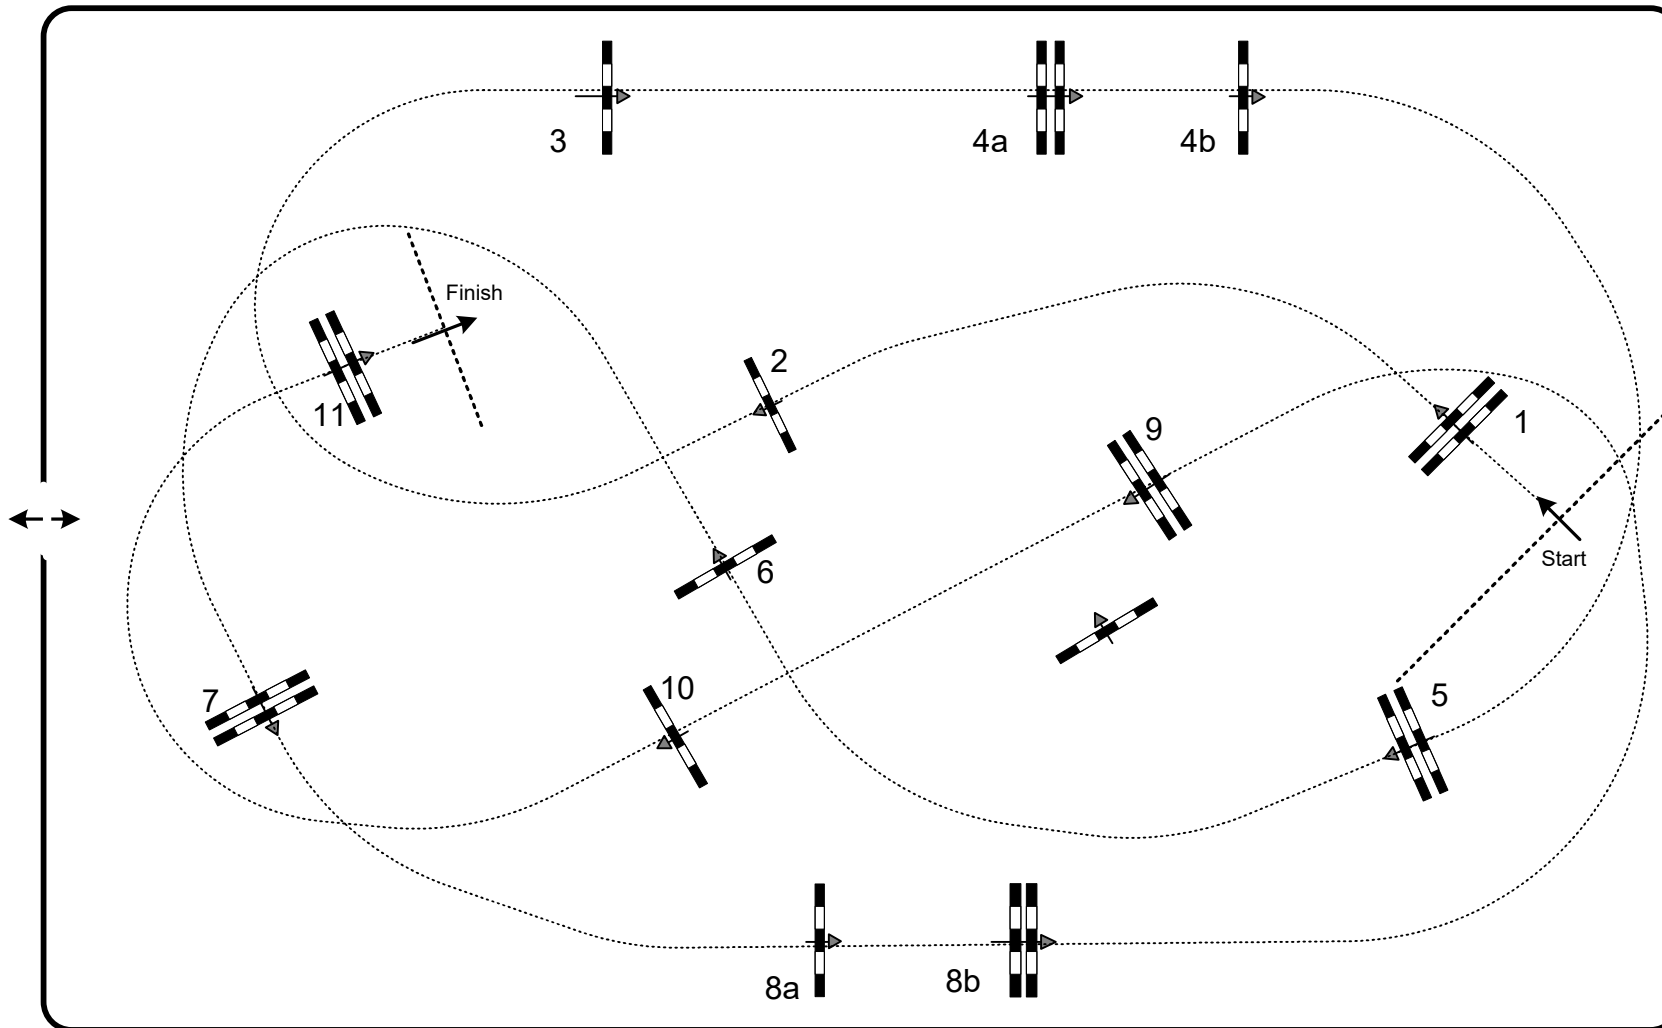

J & T Banka CSI 3* Wcup Olomouc 2022

Competition: 8 . CSI 3* W 1,40m - against the clock

June 23rd, 2022

Table: A
National RG: N/A
FEI RG / Art. 238.2.1
Height: 1,40 m

Speed: 350 m/min
Length: 460 m
Time allowed: 79 sec
Time limit: 158 sec

Obstacles: 11
Efforts: 13
Penalty sec: N/A
Closed combination: N/A

jump off:
N/A
Length: 0 m
Time allowed: 0 sec
Time limit: 0 sec