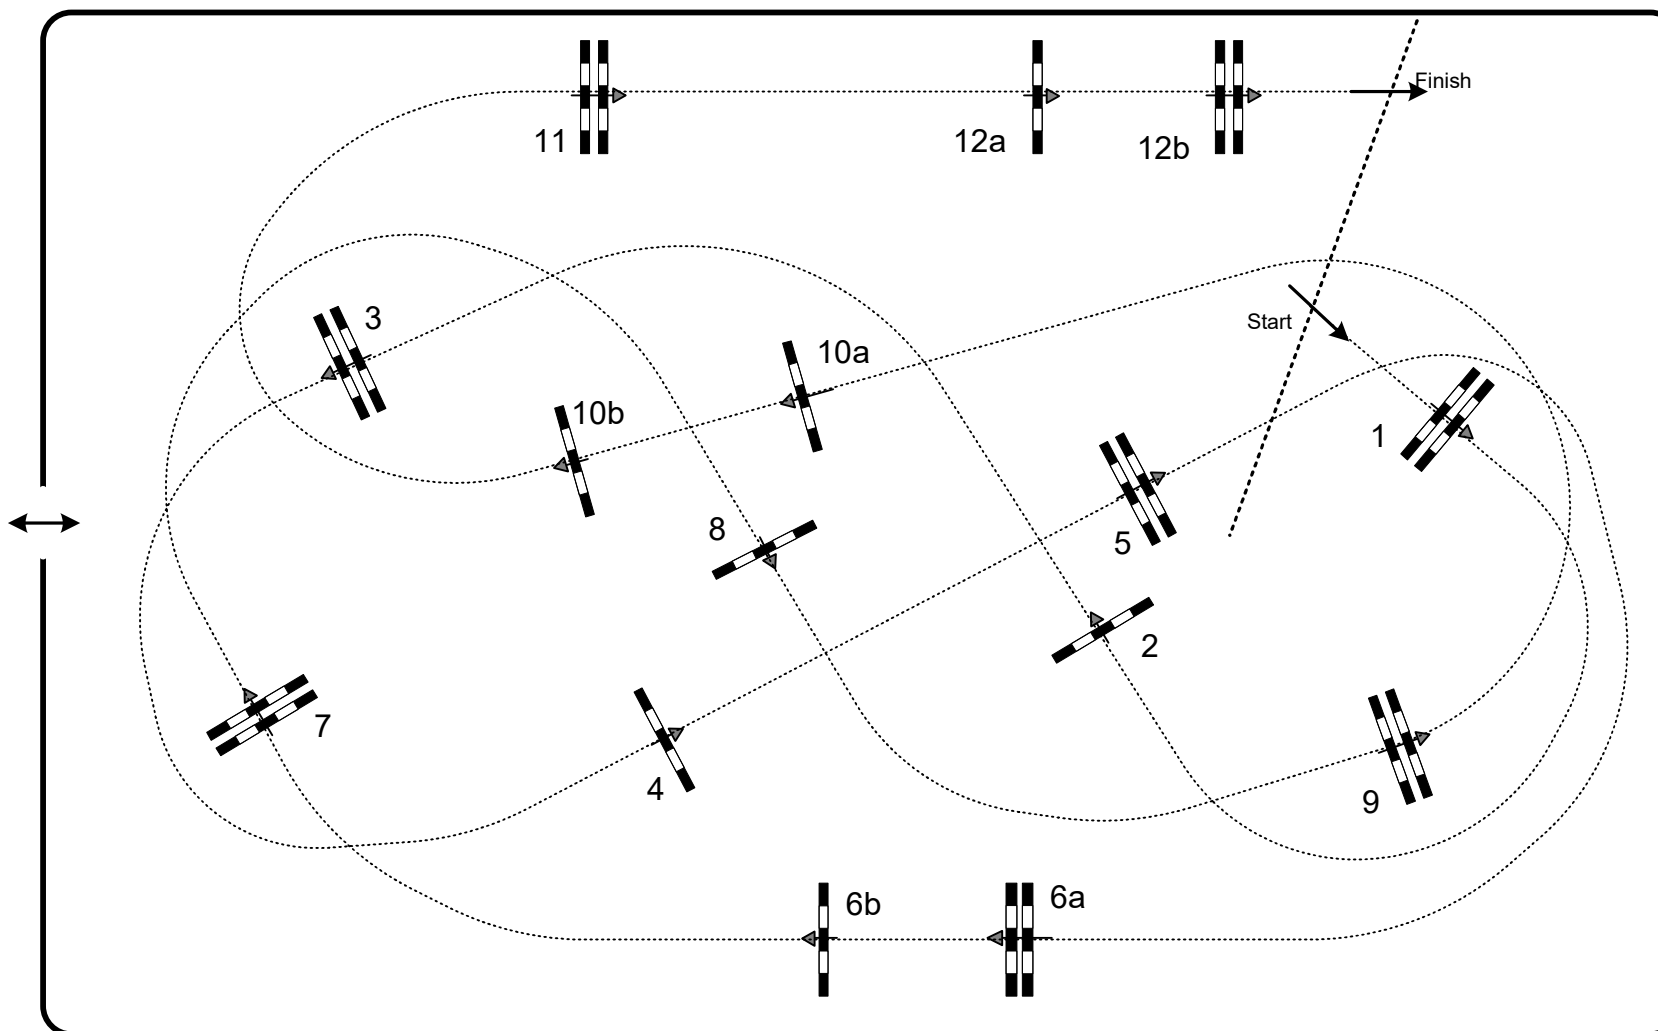

J & T Banka CSI 3* Wcup Olomouc 2022

Competition: 9 – CSI 3* W – 1,50m – against the clock – LR Group D

June 23rd, 2022

Table: A
National RG: N/A
FEI RG / Art. 238.2.1
Height: 1,50 m

Speed: 375 m/min

Length: 520 m
Time allowed: 84 sec
Time limit: 168 sec

Obstacles: 12
Efforts: 15
Penalty sec: N/A
Closed combination: N/A

Jump-off:
N/A
Length: 0 m
Time allowed: 0 sec
Time limit: 0 sec