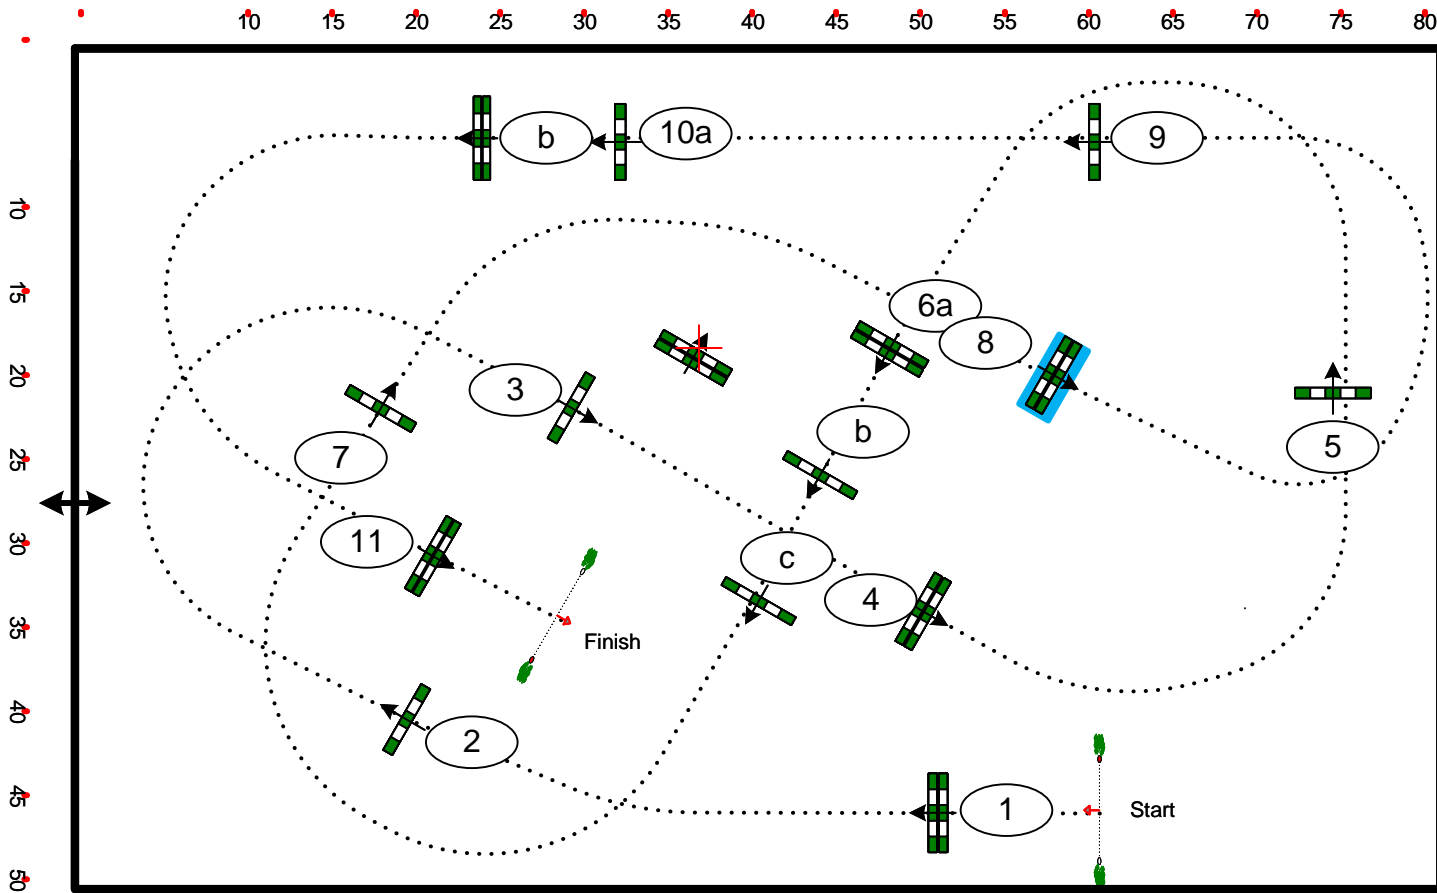

# Banka Creditas CSI 2\* Wcup Olomouc

Table: A	Speed: 350 m/min	Obstacles:	2nd Phase: <b>08 to 13</b>	2nd Jump-off:
National RG: Bronze Tour Final	Length: 0 m	Efforts:	Length: 200 m	Length: 0 m
FEI RG / Art. 274.1.5.3	Time allowed: 0 sec	Penalty sec:	Time allowed: 35 sec	Time allowed: 0 sec
Height: 1,25 m	Time limit: 0 sec	Closed combination:	Time limit: 70 sec	Time limit: 0 sec

# Banka Creditas CSI 2\* Wcup Olomouc

Table: A	Speed: 350 m/min	Obstacles:	1st Jump-off: <b>1,2,3,4,6b,6c,7,8</b>	2nd Jump-off:
National RG: Silver Tour	Length: 0 m	Efforts:	Length: 310 m	Length: 0 m
FEI RG / Art. 238.2.2	Time allowed: 0 sec	Penalty sec:	Time allowed: 54 sec	Time allowed: 0 sec
Height: 1,35 m	Time limit: 0 sec	Closed combination:	Time limit: 108 sec	Time limit: 0 sec