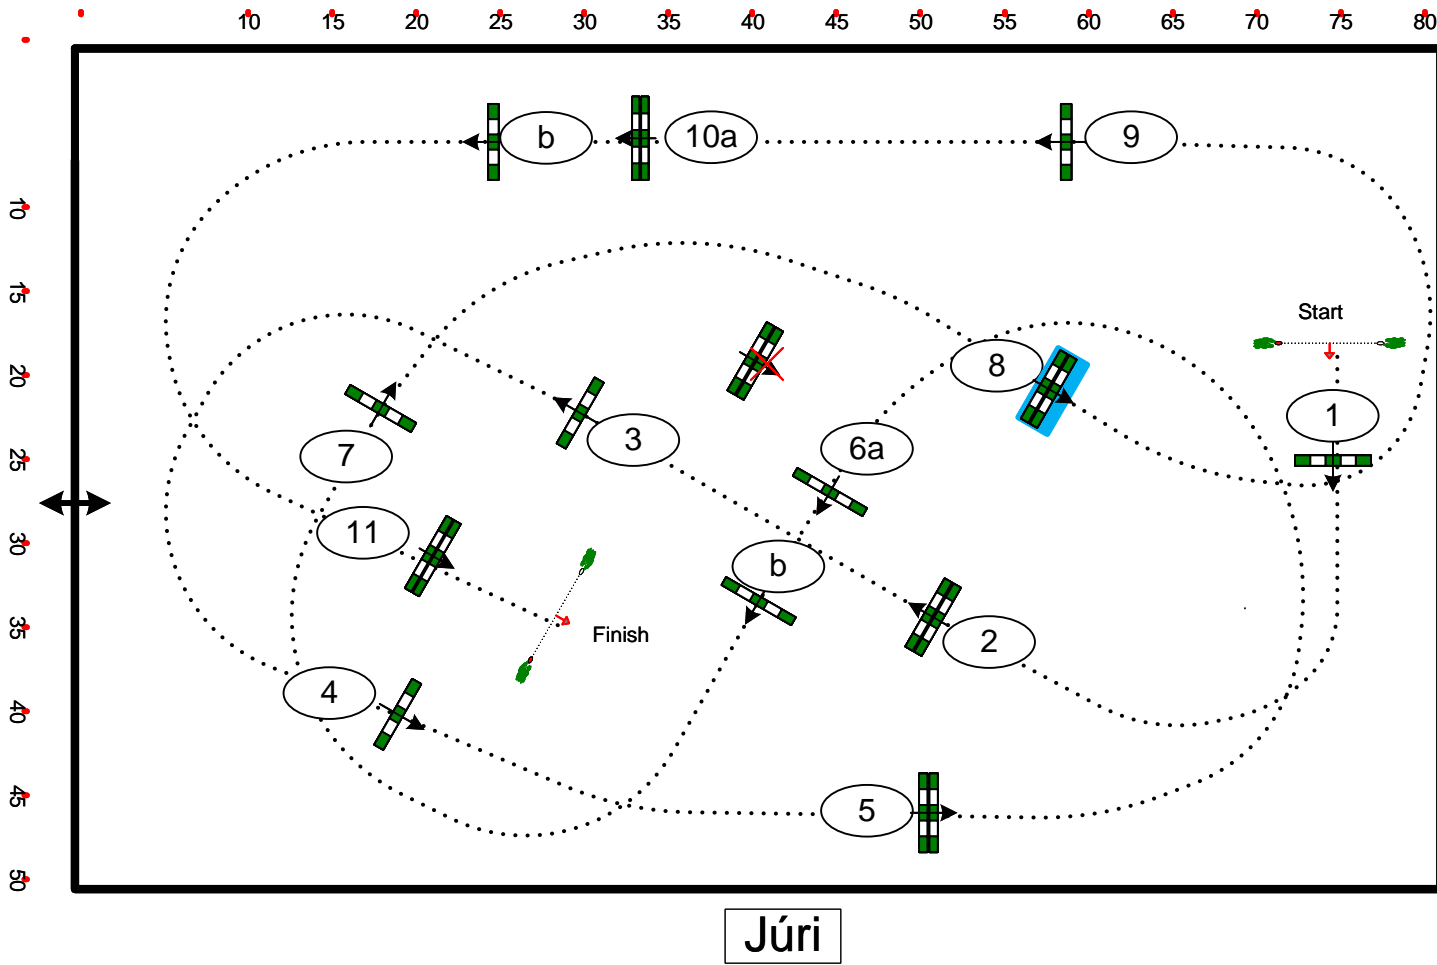

# Banka Creditas CSI 2\* Wcup Olomouc

Table: A	Speed: 375 m/min	Obstacles:	2nd Phase:	2nd Jump-off:
National RG: Gold Tour	Length: 470 m	Efforts:	Length: 0 m	Length: 0 m
FEI RG / Art. 238.2.1	Time allowed: 76 sec	Penalty sec:	Time allowed: 0 sec	Time allowed: 0 sec
Height: 1,45 m	Time limit: 152 sec	Closed combination:	Time limit: 0 sec	Time limit: 0 sec