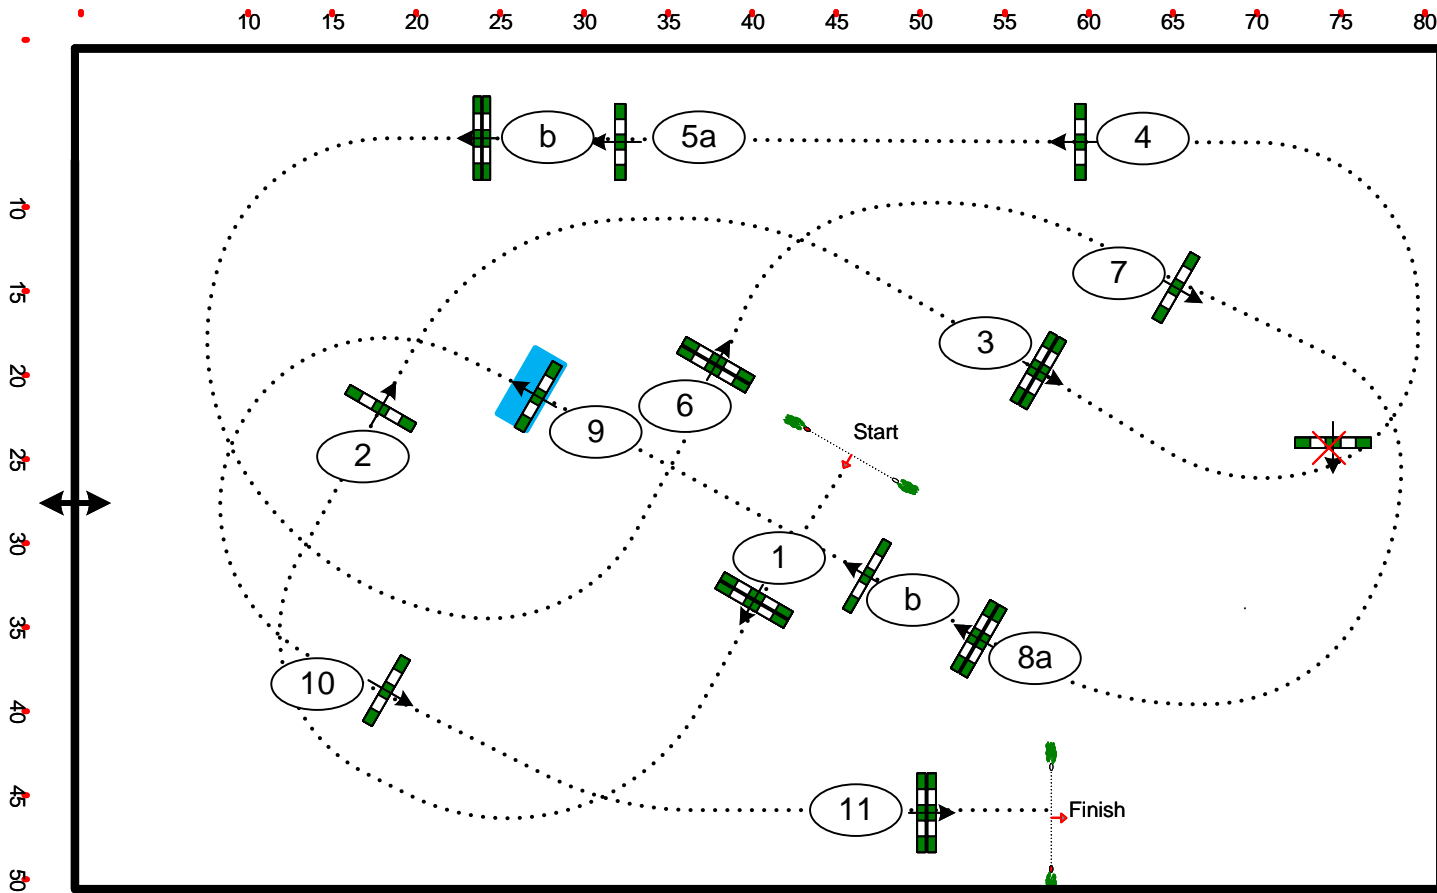

**CD TEAM:**  
 Leandro Balen  
 Maria Luis  
 Robert Smékal

Table: A	Speed: 375 m/min	Obstacles:	1st Jump-off: 4,5,6a,6b,8,11,13	2nd Jump-off:
National RG: Junior GP	Length: 460 m	Efforts:	Length: 290 m	Length: 0 m
FEI RG / Art. 238.2.2	Time allowed: 74 sec	Penalty sec:	Time allowed: 47 sec	Time allowed: 0 sec
Height: 1,35 m	Time limit: 148 sec	Closed combination:	Time limit: 94 sec	Time limit: 0 sec

# Banka Creditas CSI 2\* Wcup Olomouc

Table: A	Speed: 350 m/min	Obstacles:	2nd Phase:	2nd Jump-off:
National RG: U25 Tour	Length: 460 m	Efforts:	Length: 0 m	Length: 0 m
FEI RG / Art. 238.2.1	Time allowed: 79 sec	Penalty sec:	Time allowed: 0 sec	Time allowed: 0 sec
Height: 1,40 m	Time limit: 158 sec	Closed combination:	Time limit: 0 sec	Time limit: 0 sec