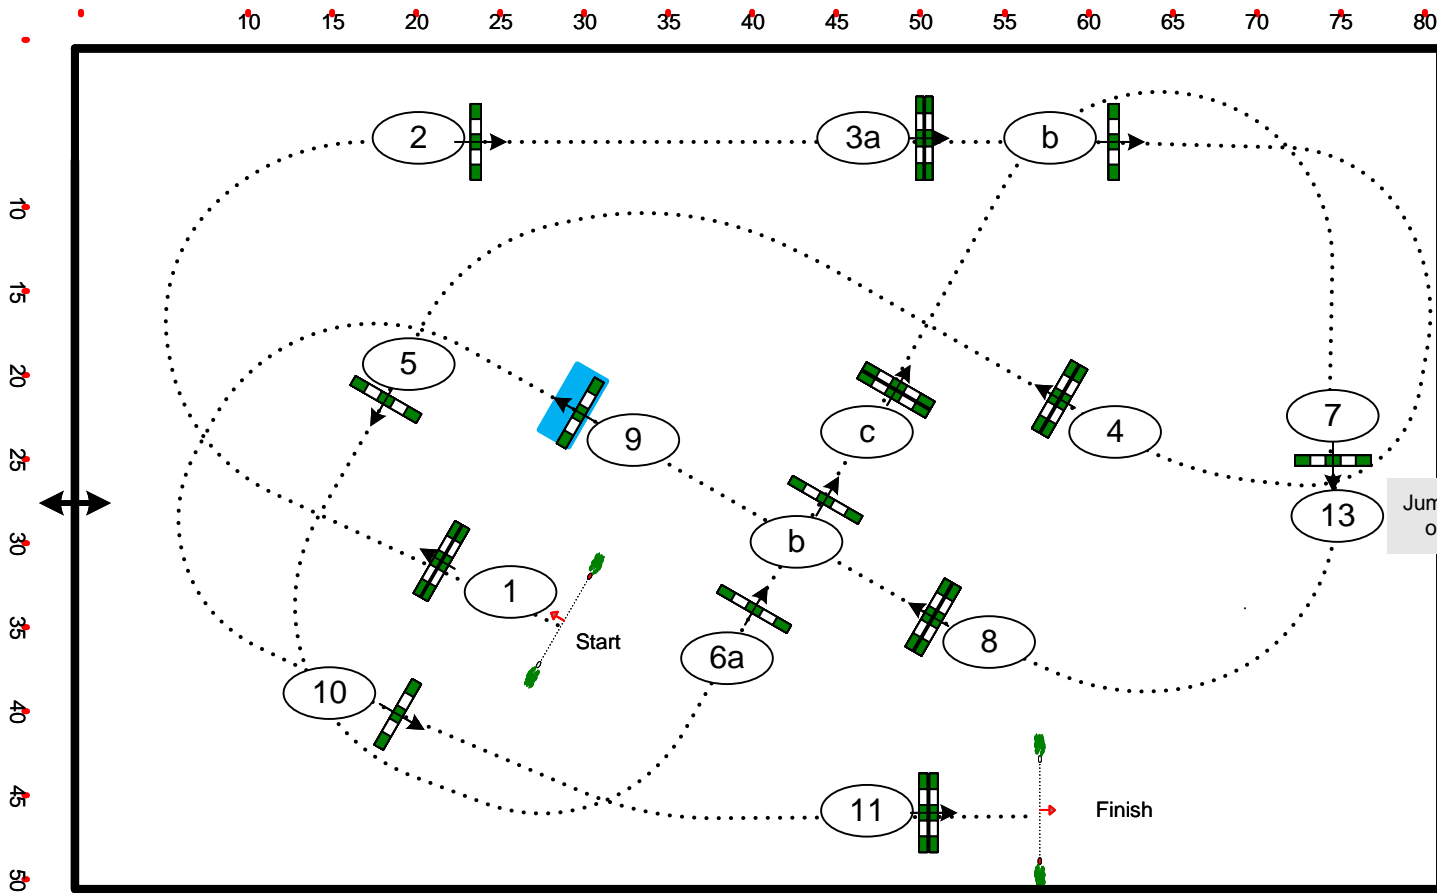

# Banka Creditas CSI 2\* Wcup Olomouc

Table: A	Speed: 375 m/min	Obstacles:	2nd Phase:	2nd Jump-off:
National RG: Gold Tour	Length: 470 m	Efforts:	Length: 0 m	Length: 0 m
FEI RG / Art. 238.2.1	Time allowed: 76 sec	Penalty sec:	Time allowed: 0 sec	Time allowed: 0 sec
Height: 1,45 m	Time limit: 152 sec	Closed combination:	Time limit: 0 sec	Time limit: 0 sec

**CD TEAM:**  
 Leandro Balen  
 Maria Luis  
 Robert Smékal

Table: A	Speed: 375 m/min	Obstacles:	1st Jump-off: 4,5,6a,6b,8,11,13	2nd Jump-off:
National RG: Junior GP	Length: 460 m	Efforts:	Length: 290 m	Length: 0 m
FEI RG / Art. 238.2.2	Time allowed: 74 sec	Penalty sec:	Time allowed: 47 sec	Time allowed: 0 sec
Height: 1,35 m	Time limit: 148 sec	Closed combination:	Time limit: 94 sec	Time limit: 0 sec