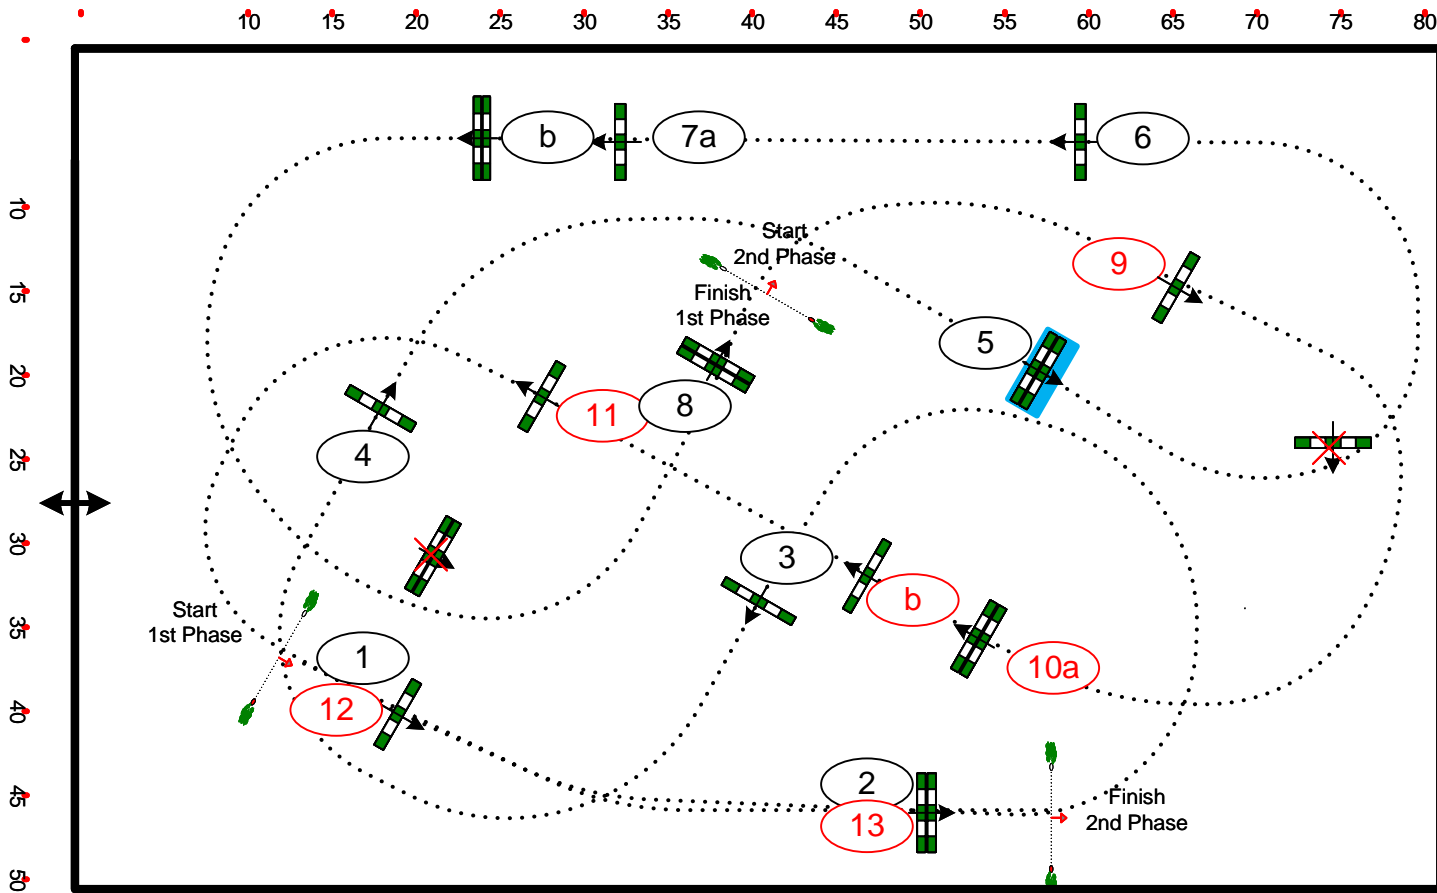

# Banka Creditas CSI 2\* Wcup Olomouc

Table: A	Speed: 350 m/min	Obstacles:	2nd Phase: <b>08 to 13</b>	2nd Jump-off:
National RG: Bronze Tour Final	Length: 0 m	Efforts:	Length: 200 m	Length: 0 m
FEI RG / Art. 274.1.5.3	Time allowed: 0 sec	Penalty sec:	Time allowed: 35 sec	Time allowed: 0 sec
Height: 1,25 m	Time limit: 0 sec	Closed combination:	Time limit: 70 sec	Time limit: 0 sec

# Banka Creditas CSI 2\* Wcup Olomouc

Table: A	Speed: 350 m/min	Obstacles:	1st Jump-off: <b>1,2,3,4,6b,6c,7,8</b>	2nd Jump-off:
National RG: Silver Tour	Length: 0 m	Efforts:	Length: 310 m	Length: 0 m
FEI RG / Art. 238.2.2	Time allowed: 0 sec	Penalty sec:	Time allowed: 54 sec	Time allowed: 0 sec
Height: 1,35 m	Time limit: 0 sec	Closed combination:	Time limit: 108 sec	Time limit: 0 sec